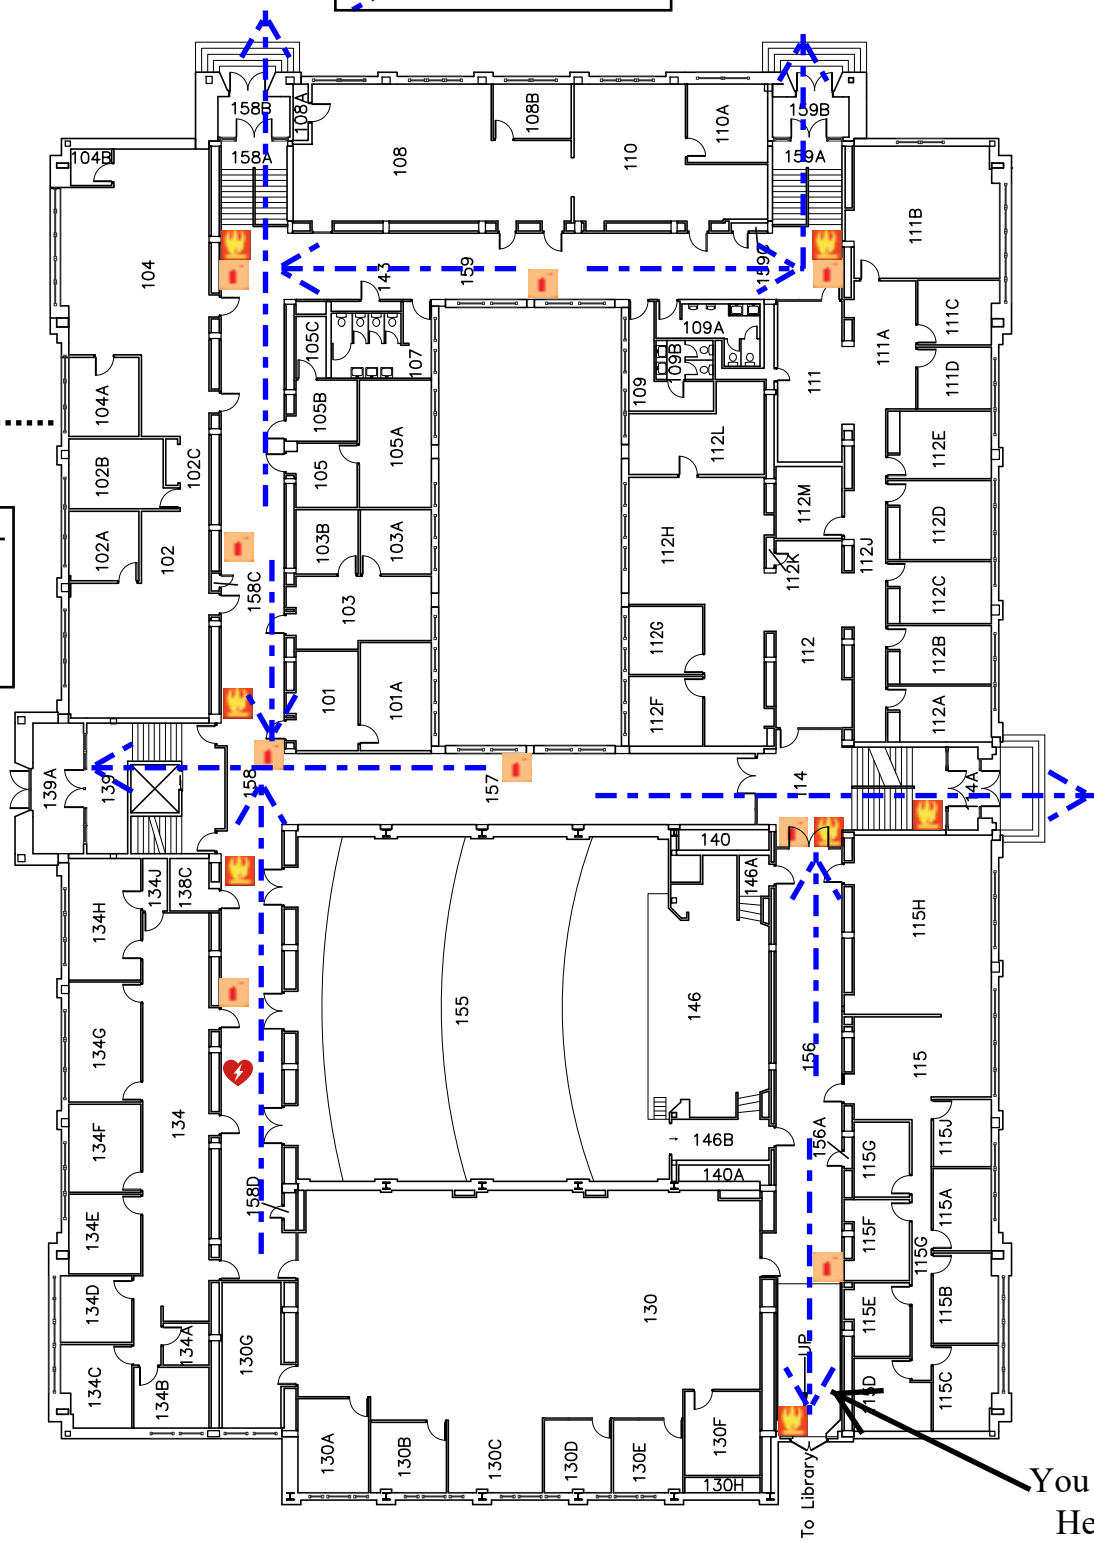

You Are Here

Assembly Point-
Outdoor
Theater near
Walking Bridge

University of Wisconsin-Eau Claire Facilities Planning

Schofield Hall First Floor Plan

DATE:
Dec. 2021

DWG NO:
1

-  Fire Alarm Pull
-  Fire Extinguisher
-  AED
-  Evacuation Route

You Are Here

Assembly Point-
Outdoor
Theater near
Walking Bridge

University of Wisconsin-Eau Claire Facilities Planning

Schofield Hall First Floor Plan

DATE:
Dec. 2021

DWG NO:
2

-  Fire Alarm Pull
-  Fire Extinguisher
-  AED
-  Evacuation Route

Assembly Point-
Outdoor
Theater near
Walking Bridge

You Are Here

To Library

University of Wisconsin-Eau Claire Facilities Planning
**Schofield Hall
First Floor Plan**

DATE:
Dec. 2021
DWG NO:
3

-  Fire Alarm Pull
-  Fire Extinguisher
-  AED
-  Evacuation Route

Assembly Point-
Outdoor
Theater near
Walking Bridge

University of Wisconsin-Eau Claire Facilities Planning

Schofield Hall First Floor Plan

DATE:
Dec. 2021

DWG NO:
4

-  Fire Alarm Pull
-  Fire Extinguisher
-  AED
-  Evacuation Route