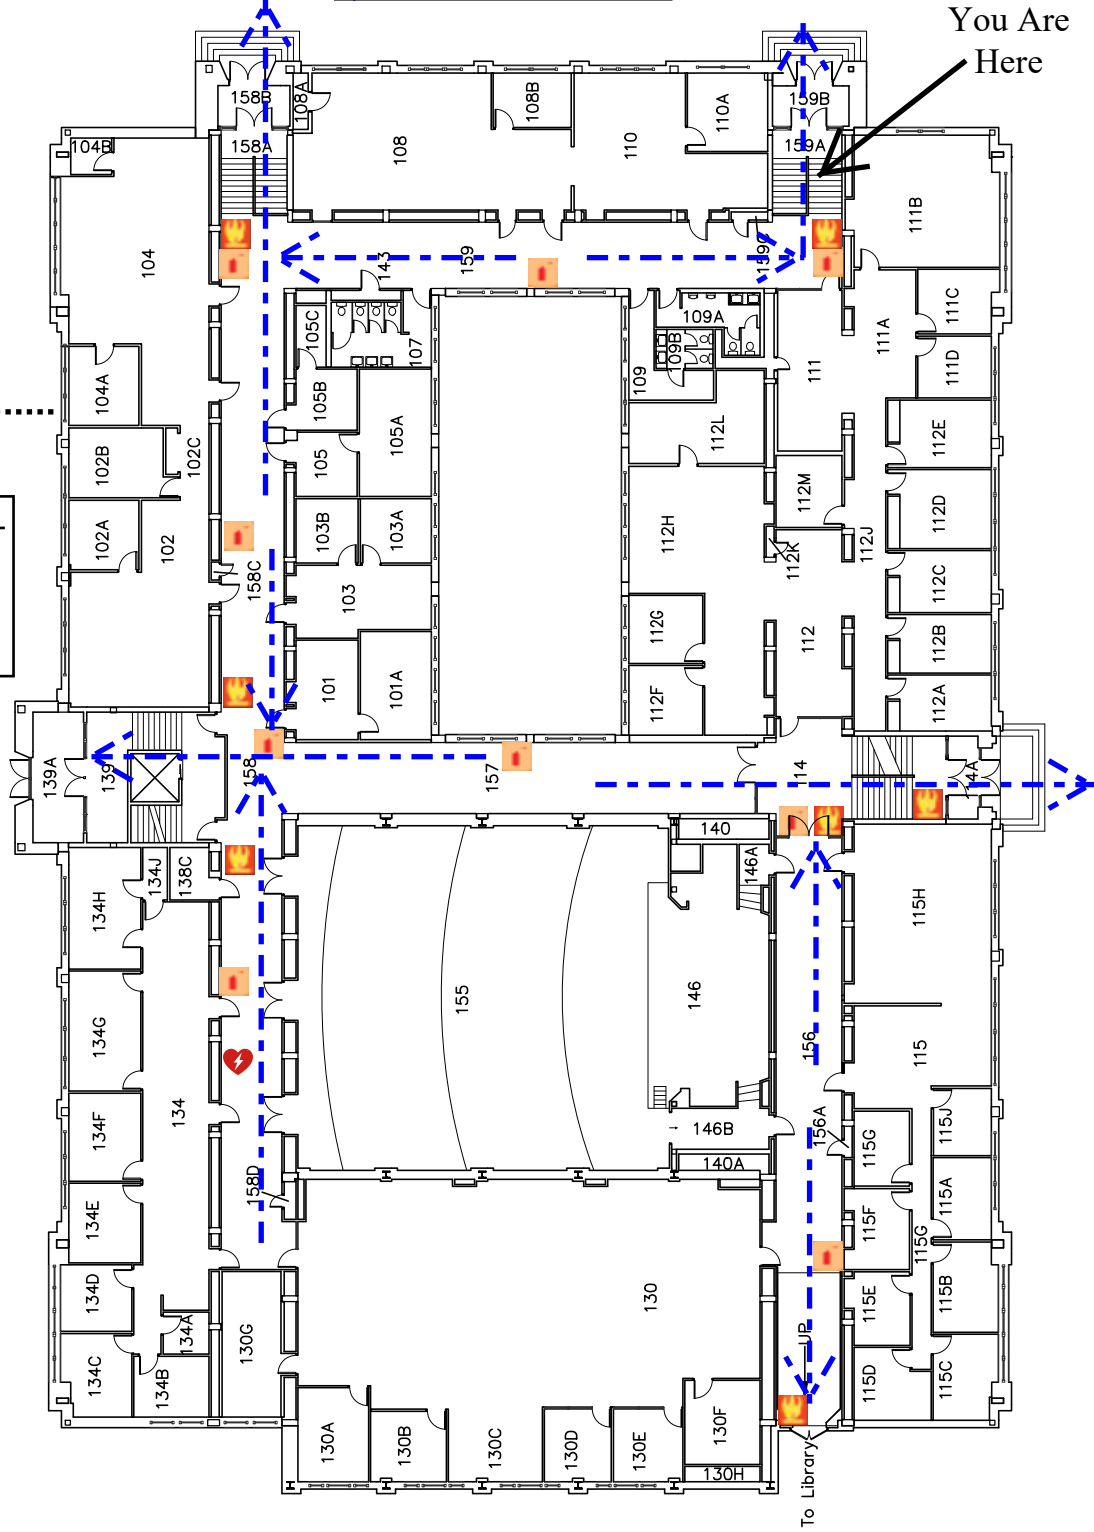

	Fire Alarm Pull
	Fire Extinguisher
	Evacuation Route
	Shelter Areas (Severe Weather)

University of Wisconsin-Eau Claire Facilities Planning

Schofield Hall Basement Floor Plan

DATE:
Dec. 2021

DWG NO:
5

-  Fire Alarm Pull
-  Fire Extinguisher
-  AED
-  Evacuation Route

You Are Here

Assembly Point-
Outdoor
Theater near
Walking Bridge

University of Wisconsin-Eau Claire Facilities Planning

Schofield Hall First Floor Plan

DATE:
Dec. 2021

DWG NO:
1

-  Fire Alarm Pull
-  Fire Extinguisher
-  AED
-  Evacuation Route

You Are Here

Assembly Point-
Outdoor
Theater near
Walking Bridge

University of Wisconsin-Eau Claire Facilities Planning

Schofield Hall First Floor Plan

DATE:
Dec. 2021

DWG NO:
2

-  Fire Alarm Pull
-  Fire Extinguisher
-  AED
-  Evacuation Route

Assembly Point-
Outdoor
Theater near
Walking Bridge

You Are Here

To Library

University of Wisconsin-Eau Claire Facilities Planning
**Schofield Hall
First Floor Plan**

DATE:
Dec. 2021
DWG NO:
3

-  Fire Alarm Pull
-  Fire Extinguisher
-  AED
-  Evacuation Route