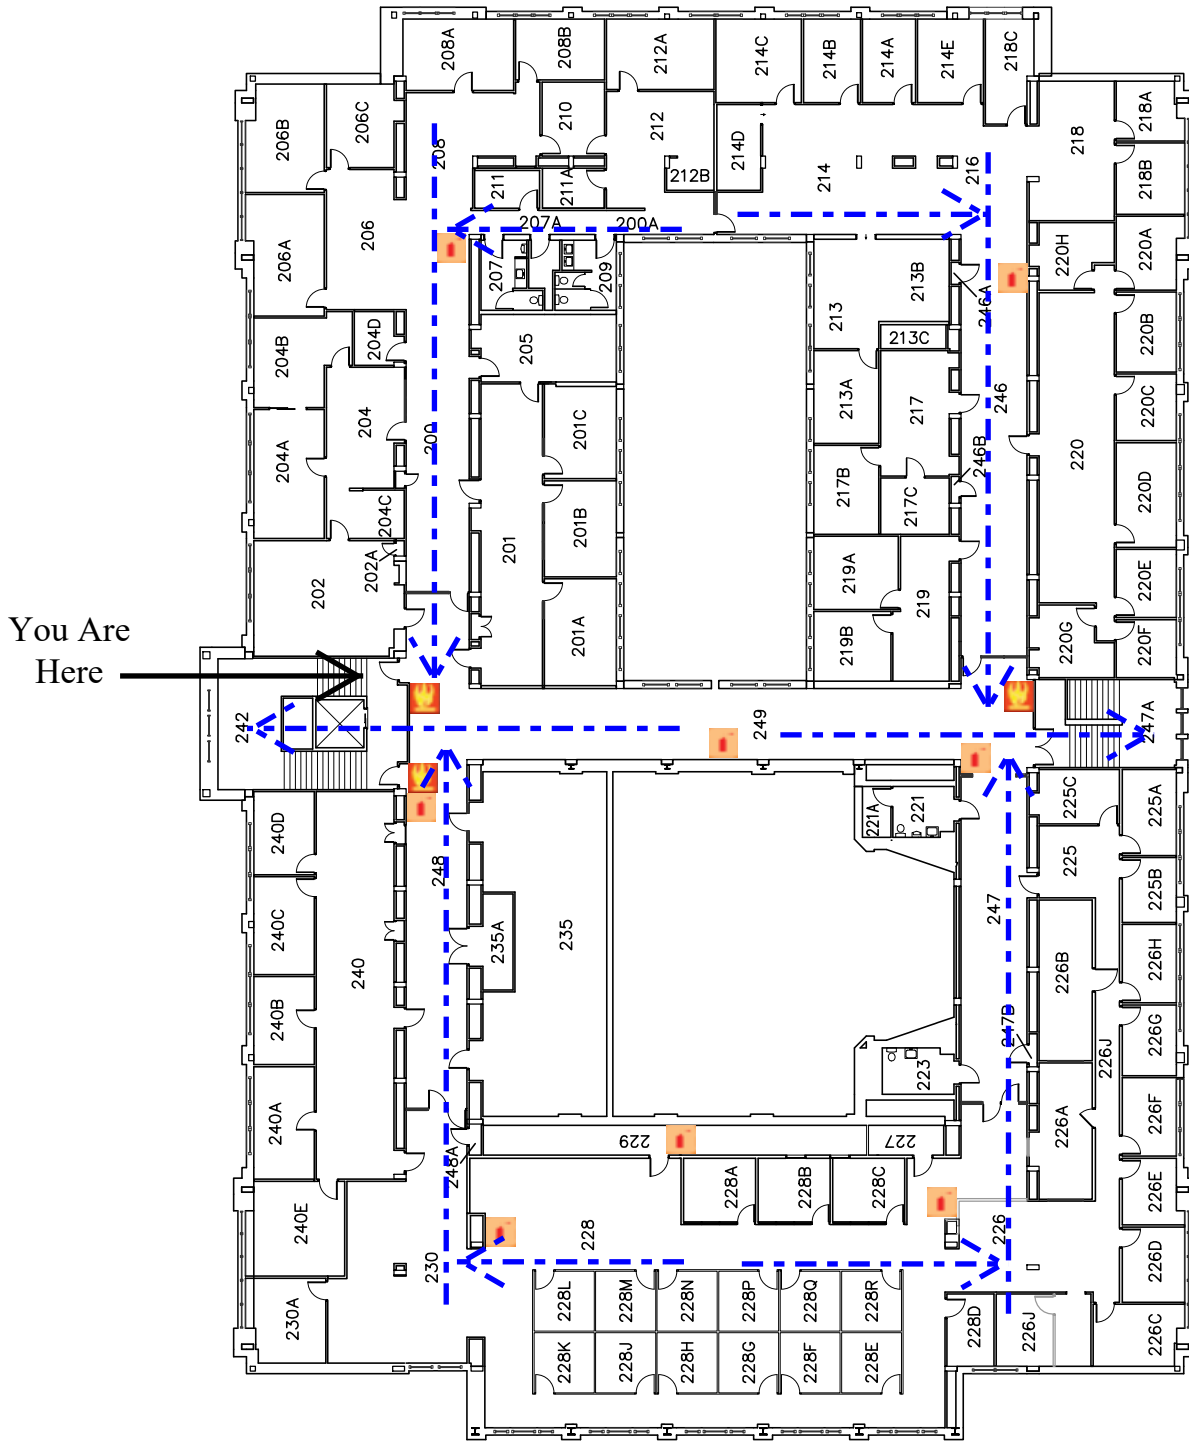

Assembly Point-
Outdoor
Theater near
Walking Bridge

You Are
Here

University of Wisconsin-Eau Claire Facilities Planning

Schofield Hall First Floor Plan

DATE:
Dec. 2021

DWG NO:
5

-  Fire Alarm Pull
-  Fire Extinguisher
-  AED
-  Evacuation Route

Assembly Point-
Outdoor
Theater near
Walking Bridge

You Are
Here

University of Wisconsin-Eau Claire Facilities Planning

Schofield Hall First Floor Plan

DATE:
Dec. 2021

DWG NO:
6

	Fire Alarm Pull
	Fire Extinguisher
	Evacuation Route

You Are Here

University of Wisconsin-Eau Claire Facilities Planning

Schofield Hall Second Floor Plan

DATE: Dec 2021
DWG NO: 1

	Fire Alarm Pull
	Fire Extinguisher
	Evacuation Route

University of Wisconsin-Eau Claire Facilities Planning

Schofield Hall Second Floor Plan

DATE:

Dec 2021

DWG NO:

2

East