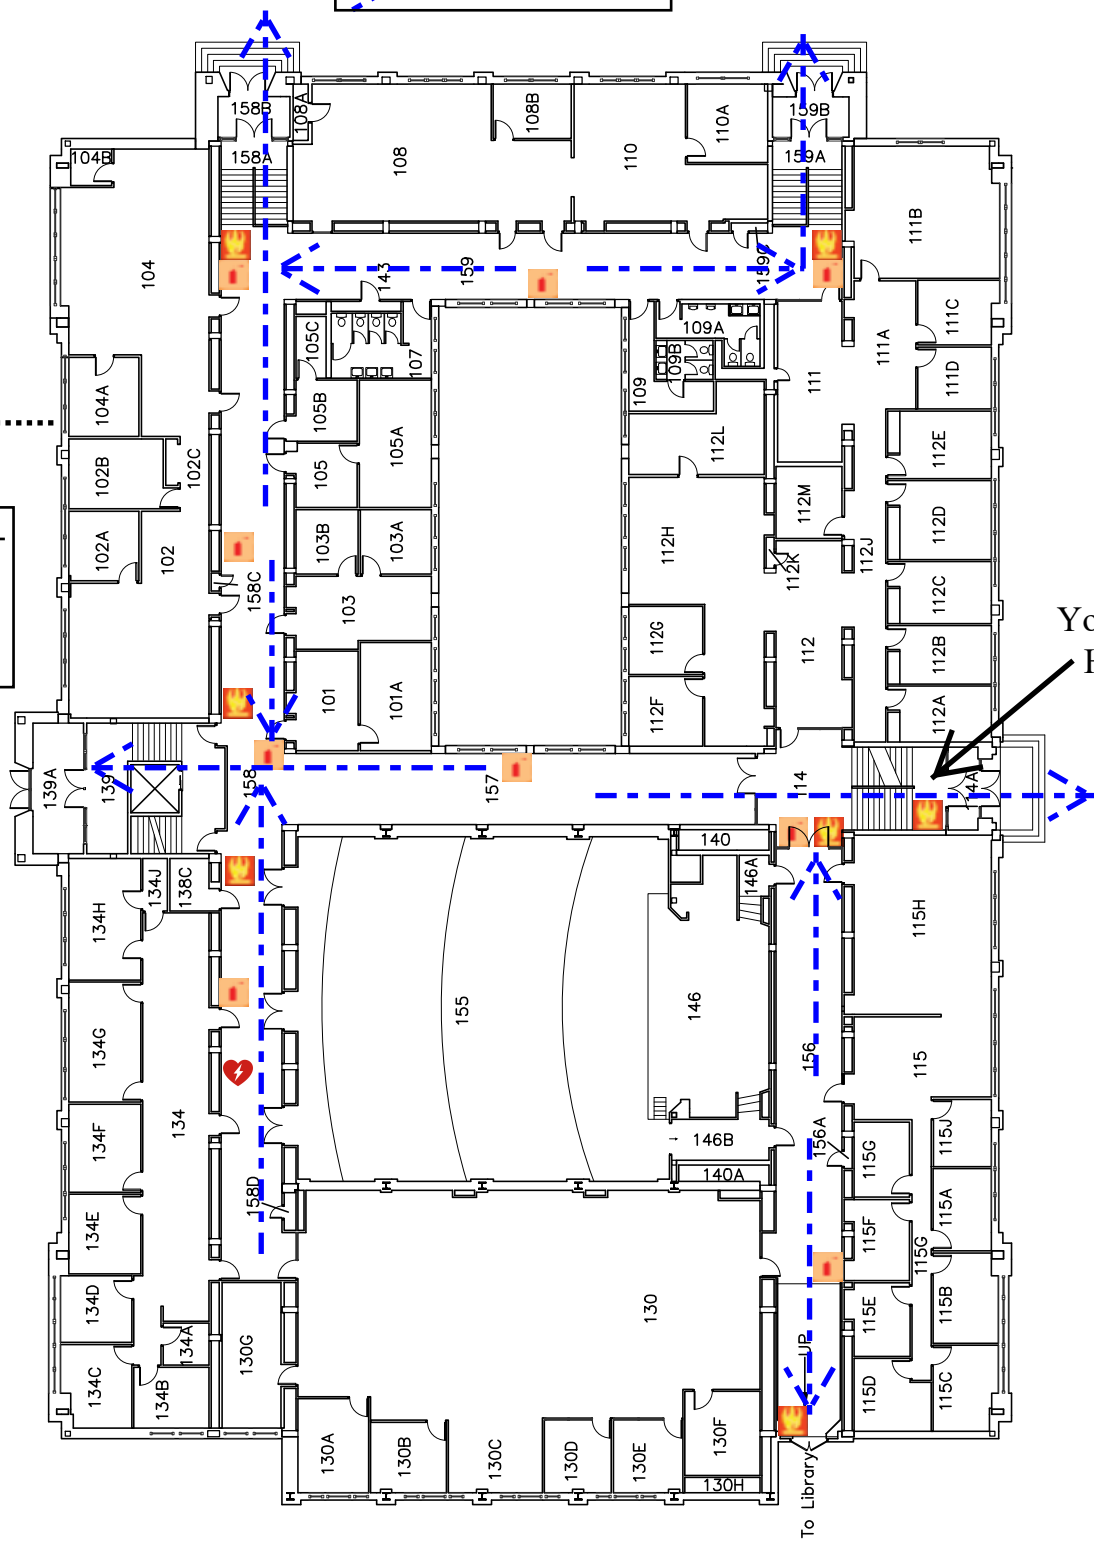

You Are Here

Assembly Point-
Outdoor
Theater near
Walking Bridge

University of Wisconsin-Eau Claire Facilities Planning

Schofield Hall First Floor Plan

DATE:
Dec. 2021

DWG NO:
1

-  Fire Alarm Pull
-  Fire Extinguisher
-  AED
-  Evacuation Route

You Are Here

Assembly Point-
Outdoor
Theater near
Walking Bridge

University of Wisconsin-Eau Claire Facilities Planning

Schofield Hall First Floor Plan

DATE:
Dec. 2021

DWG NO:
2

-  Fire Alarm Pull
-  Fire Extinguisher
-  AED
-  Evacuation Route

Assembly Point-
Outdoor
Theater near
Walking Bridge

You Are Here

To Library

University of Wisconsin-Eau Claire Facilities Planning
**Schofield Hall
First Floor Plan**

DATE:
Dec. 2021
DWG NO:
3

-  Fire Alarm Pull
-  Fire Extinguisher
-  AED
-  Evacuation Route

Assembly Point-
Outdoor
Theater near
Walking Bridge

University of Wisconsin-Eau Claire Facilities Planning

Schofield Hall First Floor Plan

DATE:
Dec. 2021

DWG NO:
4

-  Fire Alarm Pull
-  Fire Extinguisher
-  AED
-  Evacuation Route