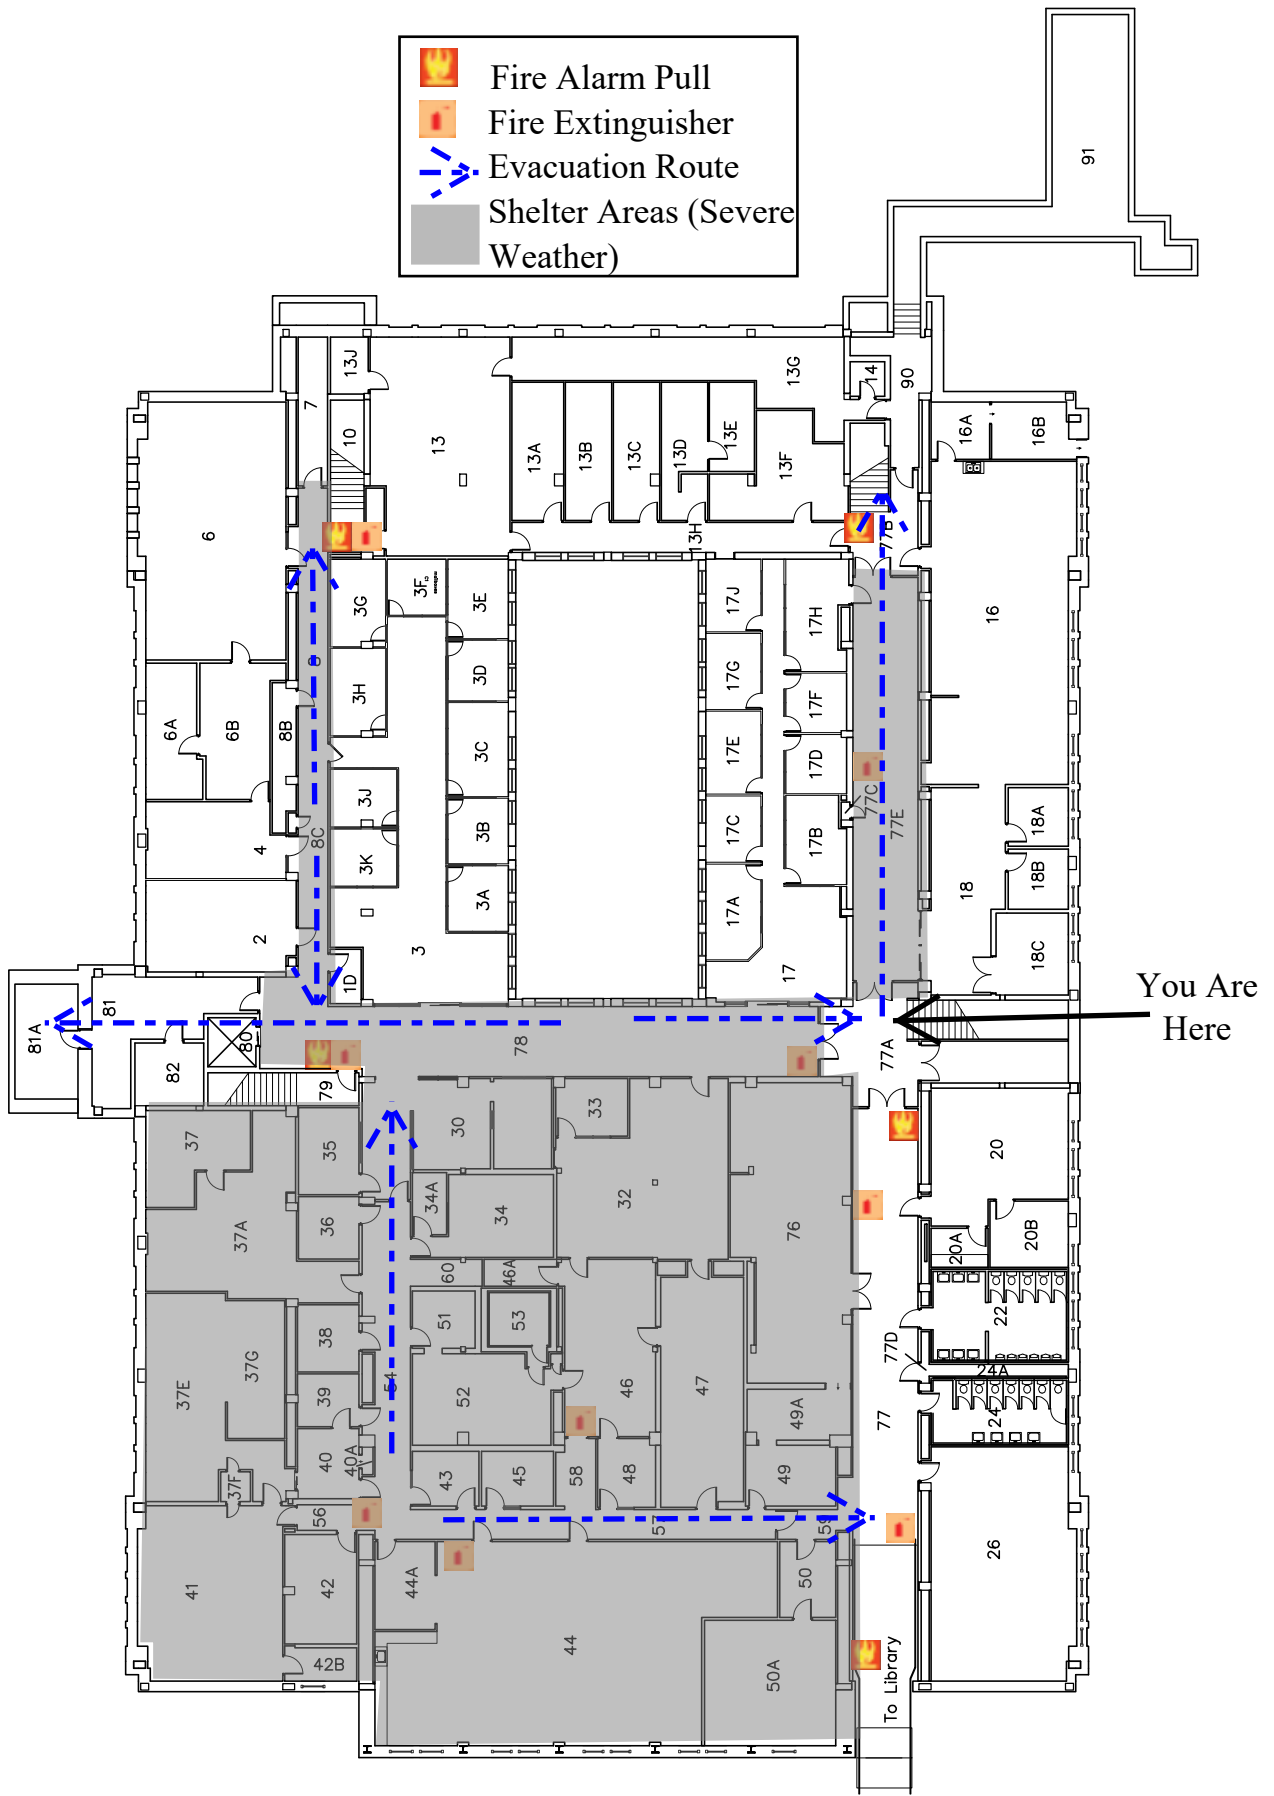

You Are Here

	Fire Alarm Pull
	Fire Extinguisher
	Evacuation Route
	Shelter Areas (Severe Weather)

University of Wisconsin-Eau Claire Facilities Planning

Schofield Hall Basement Floor Plan

DATE:
Dec. 2021
DWG NO:
1

-  Fire Alarm Pull
-  Fire Extinguisher
-  Evacuation Route
-  Shelter Areas (Severe Weather)

University of Wisconsin-Eau Claire Facilities Planning

Schofield Hall
Basement Floor Plan

DATE:
Dec. 2021
DWG NO:
2

-  Fire Alarm Pull
-  Fire Extinguisher
-  Evacuation Route
-  Shelter Areas (Severe Weather)

You Are Here

University of Wisconsin-Eau Claire Facilities Planning

Schofield Hall Basement Floor Plan

DATE:
Dec. 2021
DWG NO:
3

-  Fire Alarm Pull
-  Fire Extinguisher
-  Evacuation Route
-  Shelter Areas (Severe Weather)

University of Wisconsin-Eau Claire Facilities Planning

Schofield Hall Basement Floor Plan

DATE:
Dec. 2021
DWG NO:
4