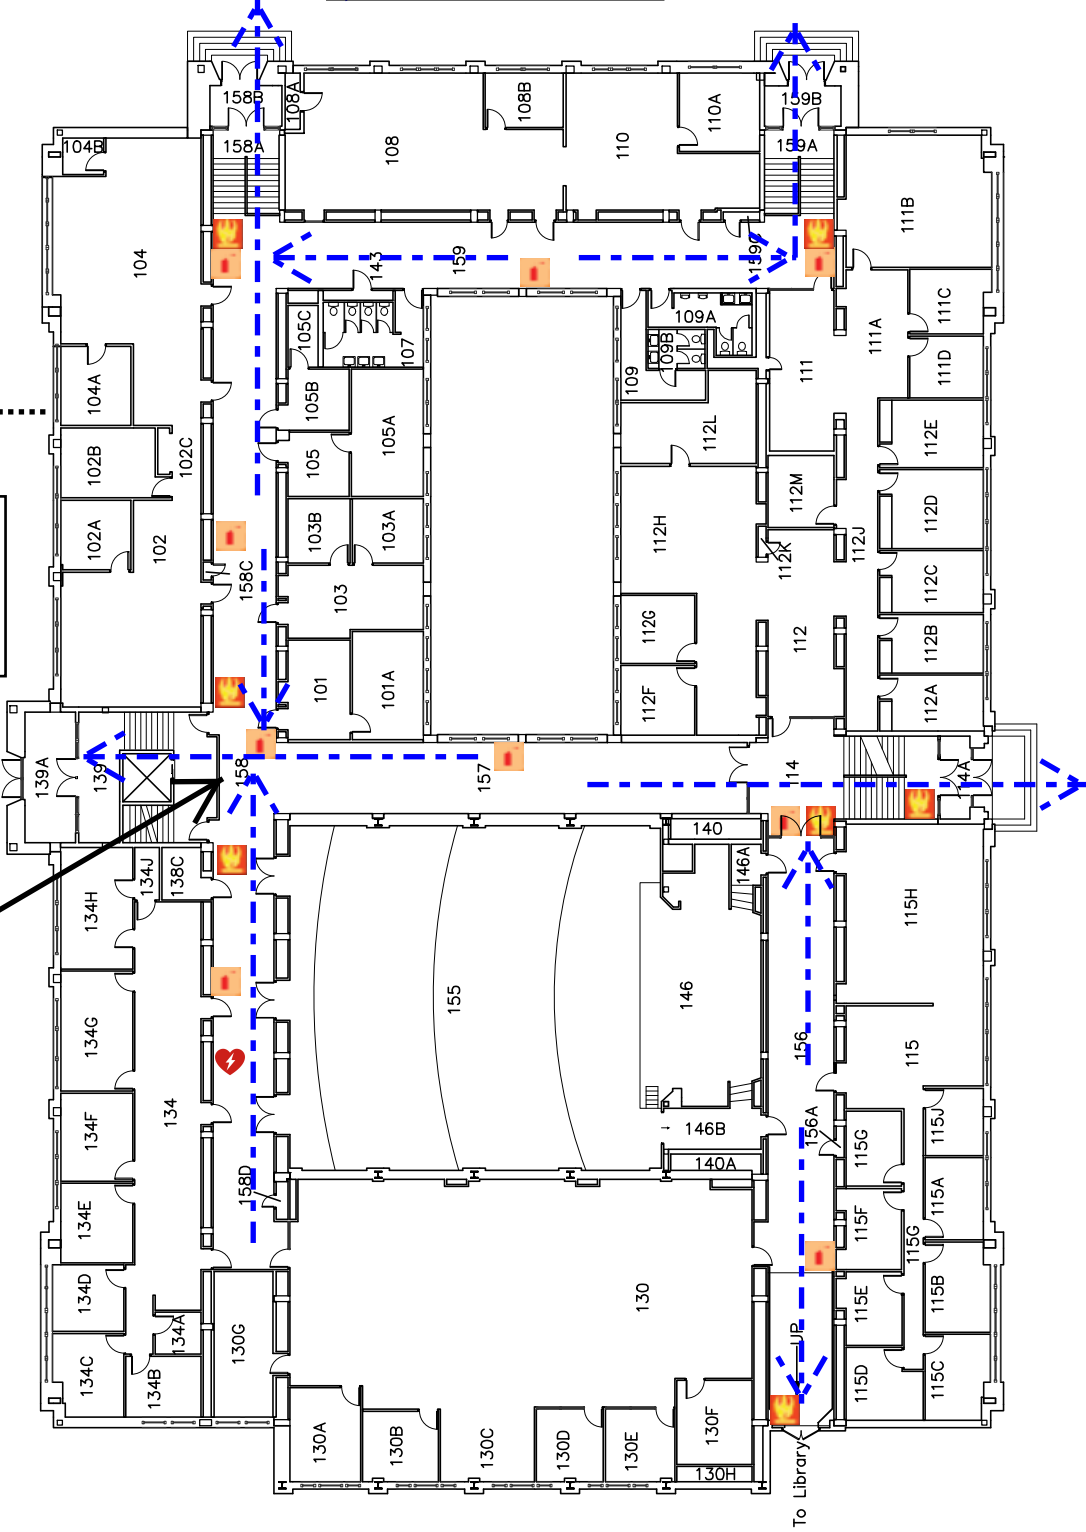

Assembly Point-
Outdoor
Theater near
Walking Bridge

You Are Here

To Library

University of Wisconsin-Eau Claire Facilities Planning
**Schofield Hall
First Floor Plan**

DATE:
Dec. 2021
DWG NO:
3

-  Fire Alarm Pull
-  Fire Extinguisher
-  AED
-  Evacuation Route

Assembly Point-
Outdoor
Theater near
Walking Bridge

University of Wisconsin-Eau Claire Facilities Planning

Schofield Hall First Floor Plan

DATE:
Dec. 2021

DWG NO:
4

-  Fire Alarm Pull
-  Fire Extinguisher
-  AED
-  Evacuation Route

Assembly Point-
Outdoor
Theater near
Walking Bridge

You Are
Here

University of Wisconsin-Eau Claire Facilities Planning

Schofield Hall First Floor Plan

DATE:
Dec. 2021

DWG NO:
5

-  Fire Alarm Pull
-  Fire Extinguisher
-  AED
-  Evacuation Route

Assembly Point-
Outdoor
Theater near
Walking Bridge

You Are
Here

University of Wisconsin-Eau Claire Facilities Planning

Schofield Hall First Floor Plan

DATE:
Dec. 2021

DWG NO:
6

	Fire Alarm Pull
	Fire Extinguisher
	Evacuation Route