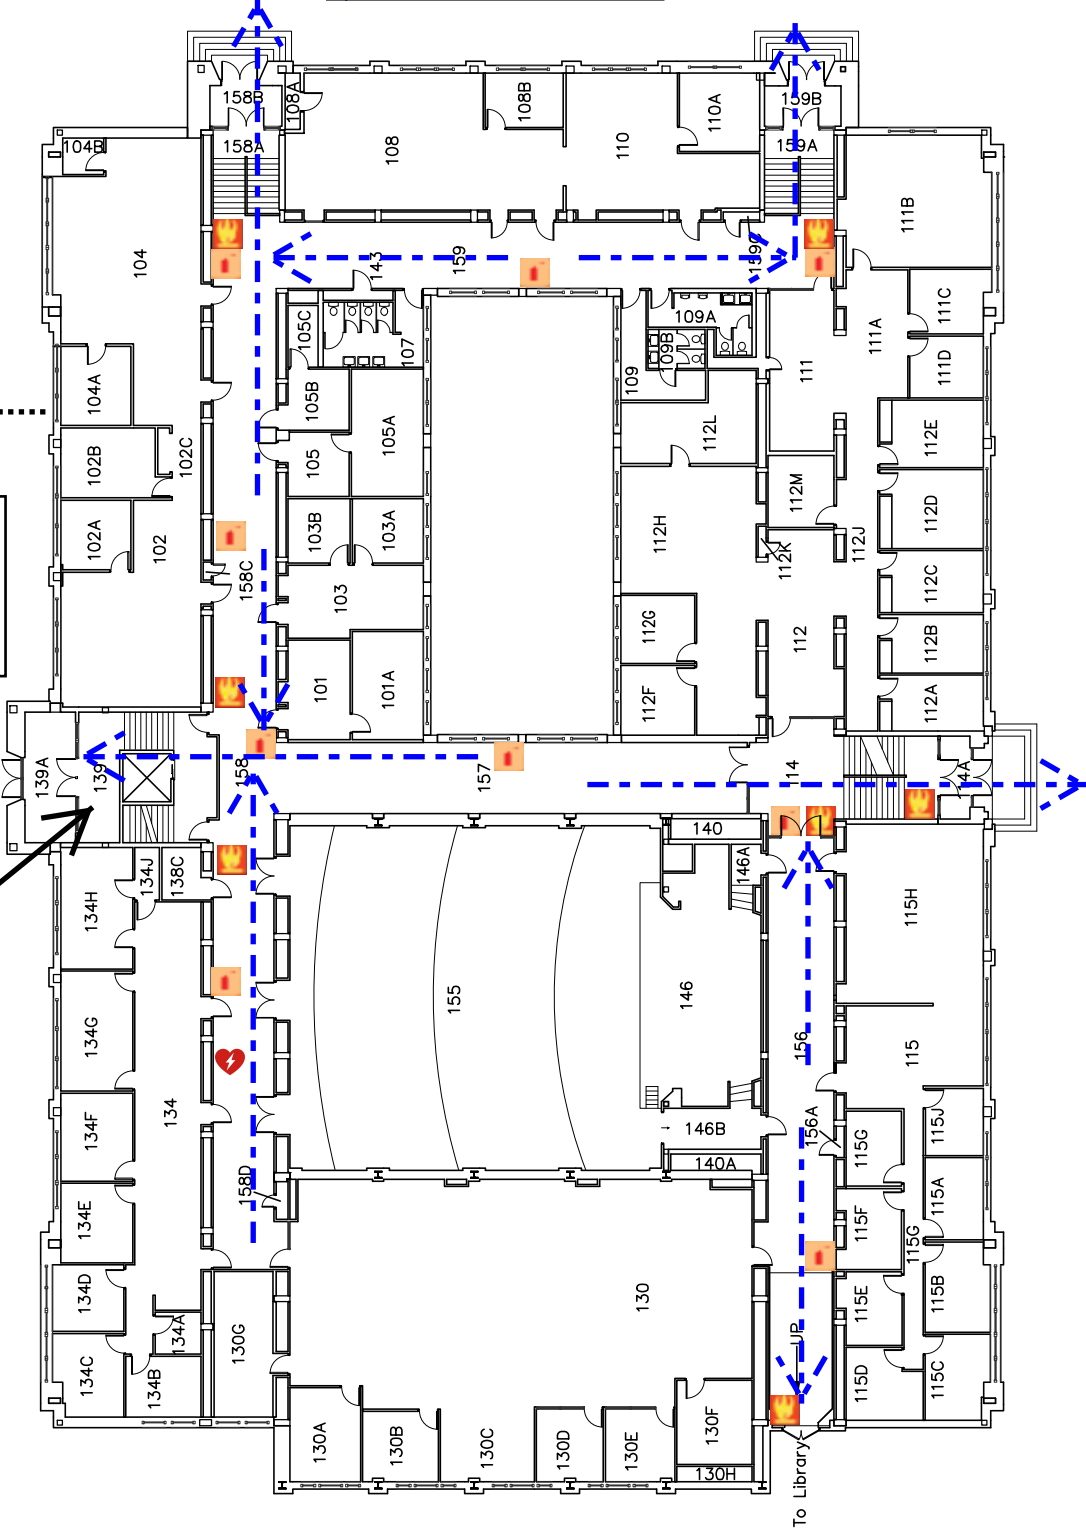

You Are Here

Assembly Point-
Outdoor
Theater near
Walking Bridge

University of Wisconsin-Eau Claire Facilities Planning

Schofield Hall First Floor Plan

DATE:
Dec. 2021

DWG NO:
2

-  Fire Alarm Pull
-  Fire Extinguisher
-  AED
-  Evacuation Route

Assembly Point-
Outdoor
Theater near
Walking Bridge

You Are Here

To Library

University of Wisconsin-Eau Claire Facilities Planning
**Schofield Hall
First Floor Plan**

DATE:
Dec. 2021
DWG NO:
3

-  Fire Alarm Pull
-  Fire Extinguisher
-  AED
-  Evacuation Route

Assembly Point-
Outdoor
Theater near
Walking Bridge

University of Wisconsin-Eau Claire Facilities Planning

Schofield Hall First Floor Plan

DATE:
Dec. 2021

DWG NO:
4

-  Fire Alarm Pull
-  Fire Extinguisher
-  AED
-  Evacuation Route

Assembly Point-
Outdoor
Theater near
Walking Bridge

You Are
Here

University of Wisconsin-Eau Claire Facilities Planning

Schofield Hall First Floor Plan

DATE:
Dec. 2021

DWG NO:
5

-  Fire Alarm Pull
-  Fire Extinguisher
-  AED
-  Evacuation Route