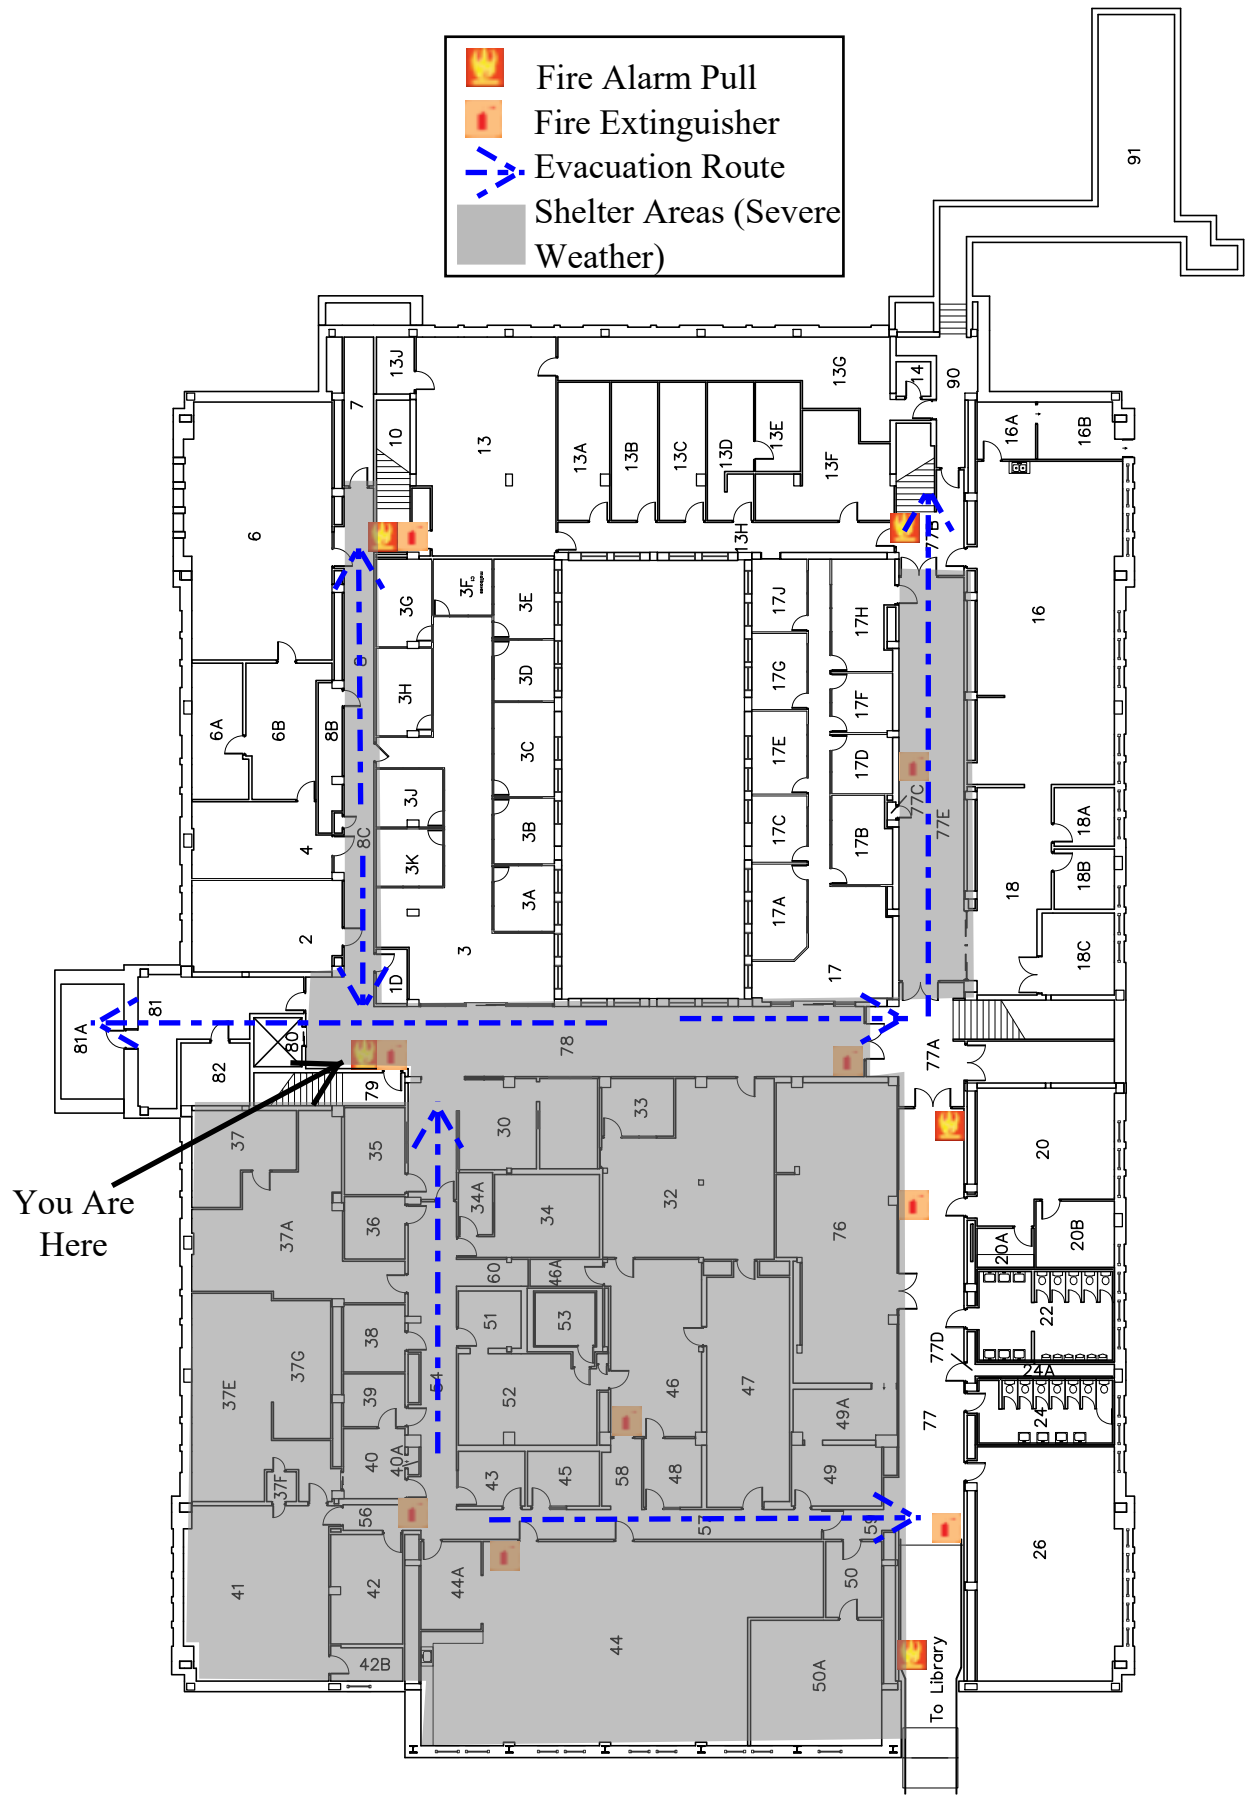

-  Fire Alarm Pull
-  Fire Extinguisher
-  Evacuation Route
-  Shelter Areas (Severe Weather)

You Are Here

University of Wisconsin-Eau Claire Facilities Planning

Schofield Hall Basement Floor Plan

DATE:
Dec. 2021
DWG NO:
3

-  Fire Alarm Pull
-  Fire Extinguisher
-  Evacuation Route
-  Shelter Areas (Severe Weather)

University of Wisconsin-Eau Claire Facilities Planning

Schofield Hall Basement Floor Plan

DATE:
Dec. 2021
DWG NO:
4

	Fire Alarm Pull
	Fire Extinguisher
	Evacuation Route
	Shelter Areas (Severe Weather)

University of Wisconsin-Eau Claire Facilities Planning

Schofield Hall Basement Floor Plan

DATE:
Dec. 2021

DWG NO:
5

-  Fire Alarm Pull
-  Fire Extinguisher
-  AED
-  Evacuation Route

You Are Here

Assembly Point-
Outdoor
Theater near
Walking Bridge

University of Wisconsin-Eau Claire Facilities Planning

Schofield Hall First Floor Plan

DATE:
Dec. 2021

DWG NO:
1

-  Fire Alarm Pull
-  Fire Extinguisher
-  AED
-  Evacuation Route