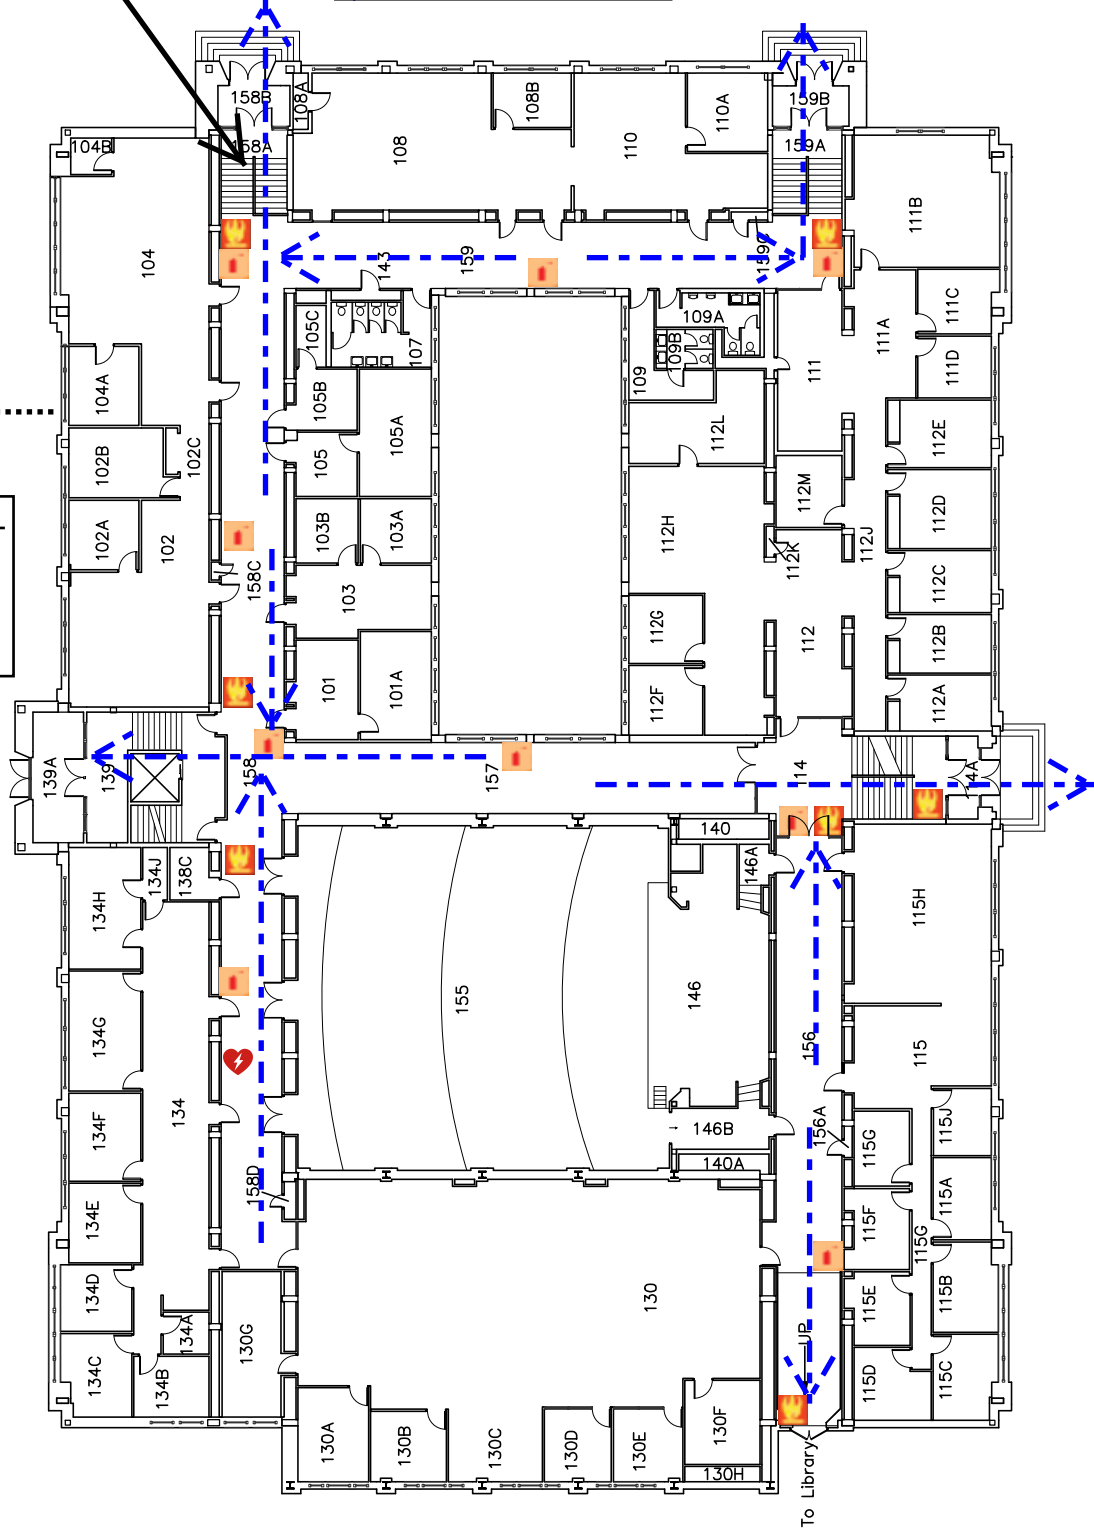

-  Fire Alarm Pull
-  Fire Extinguisher
-  Evacuation Route
-  Shelter Areas (Severe Weather)

University of Wisconsin-Eau Claire Facilities Planning

Schofield Hall Basement Floor Plan

DATE:
Dec. 2021
DWG NO:
4

	Fire Alarm Pull
	Fire Extinguisher
	Evacuation Route
	Shelter Areas (Severe Weather)

University of Wisconsin-Eau Claire Facilities Planning

Schofield Hall Basement Floor Plan

DATE:
Dec. 2021

DWG NO:
5

-  Fire Alarm Pull
-  Fire Extinguisher
-  AED
-  Evacuation Route

You Are Here

Assembly Point-
Outdoor
Theater near
Walking Bridge

University of Wisconsin-Eau Claire Facilities Planning

Schofield Hall First Floor Plan

DATE:
Dec. 2021

DWG NO:
1

-  Fire Alarm Pull
-  Fire Extinguisher
-  AED
-  Evacuation Route

You Are Here

Assembly Point-
Outdoor
Theater near
Walking Bridge

University of Wisconsin-Eau Claire Facilities Planning

Schofield Hall First Floor Plan

DATE:
Dec. 2021

DWG NO:
2

-  Fire Alarm Pull
-  Fire Extinguisher
-  AED
-  Evacuation Route