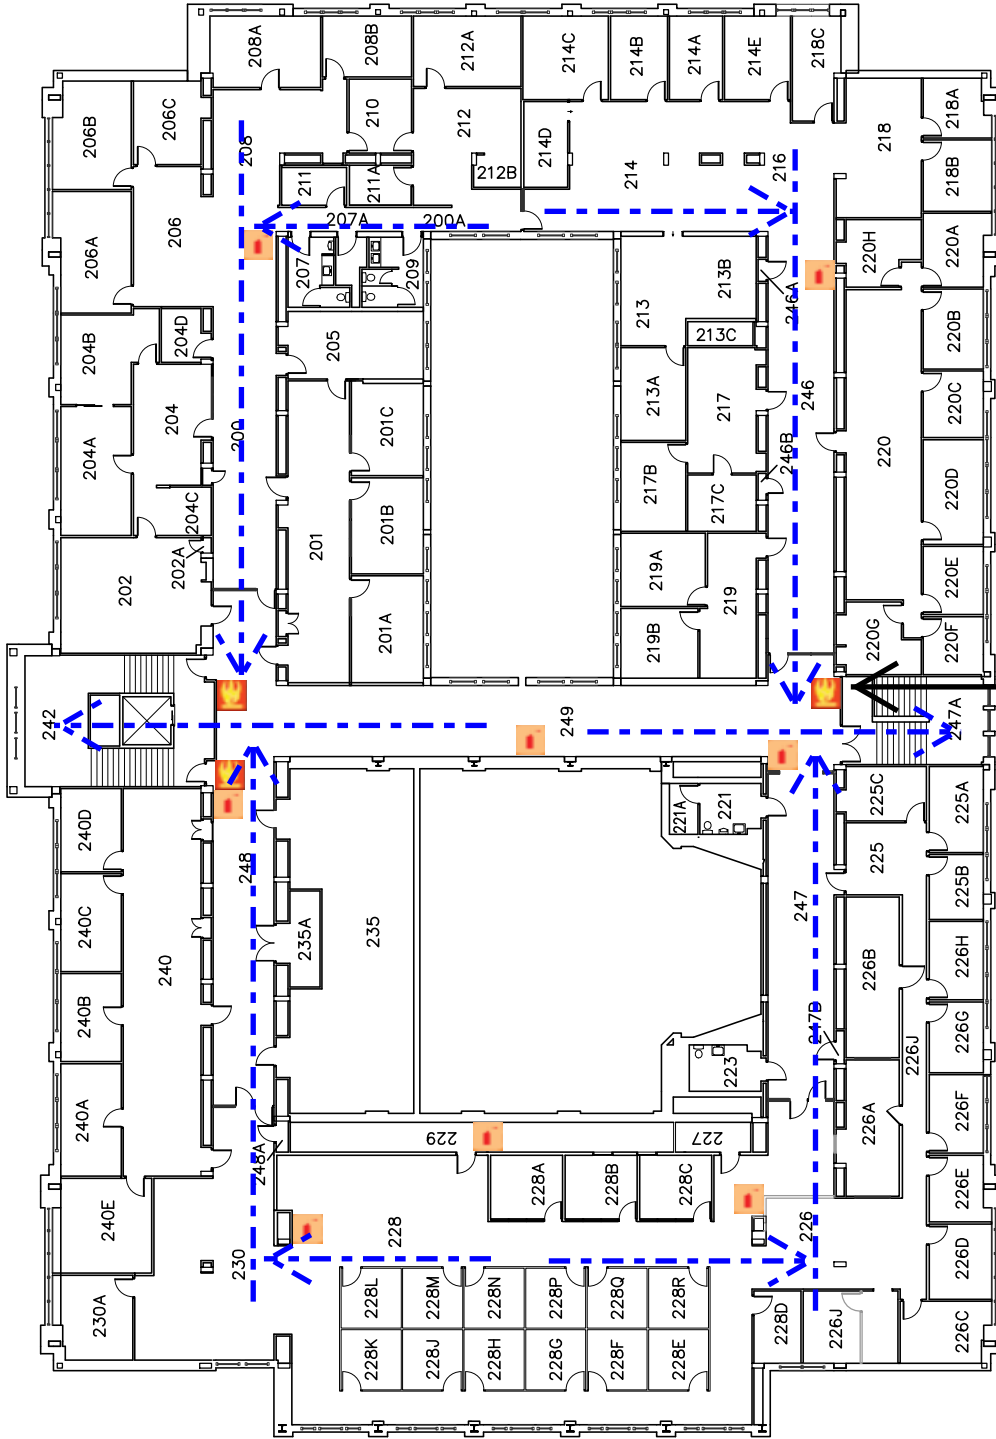

Assembly Point-
Outdoor
Theater near
Walking Bridge

University of Wisconsin-Eau Claire Facilities Planning

Schofield Hall First Floor Plan

DATE:
Dec. 2021

DWG NO:
4

-  Fire Alarm Pull
-  Fire Extinguisher
-  AED
-  Evacuation Route

Assembly Point-
Outdoor
Theater near
Walking Bridge

You Are
Here

University of Wisconsin-Eau Claire Facilities Planning

Schofield Hall First Floor Plan

DATE:
Dec. 2021

DWG NO:
5

-  Fire Alarm Pull
-  Fire Extinguisher
-  AED
-  Evacuation Route

Assembly Point-
Outdoor
Theater near
Walking Bridge

You Are
Here

University of Wisconsin-Eau Claire Facilities Planning

Schofield Hall First Floor Plan

DATE:
Dec. 2021

DWG NO:
6

	Fire Alarm Pull
	Fire Extinguisher
	Evacuation Route

You Are Here

University of Wisconsin-Eau Claire Facilities Planning

Schofield Hall Second Floor Plan

DATE: Dec 2021
DWG NO: 1

	Fire Alarm Pull
	Fire Extinguisher
	Evacuation Route

University of Wisconsin-Eau Claire Facilities Planning