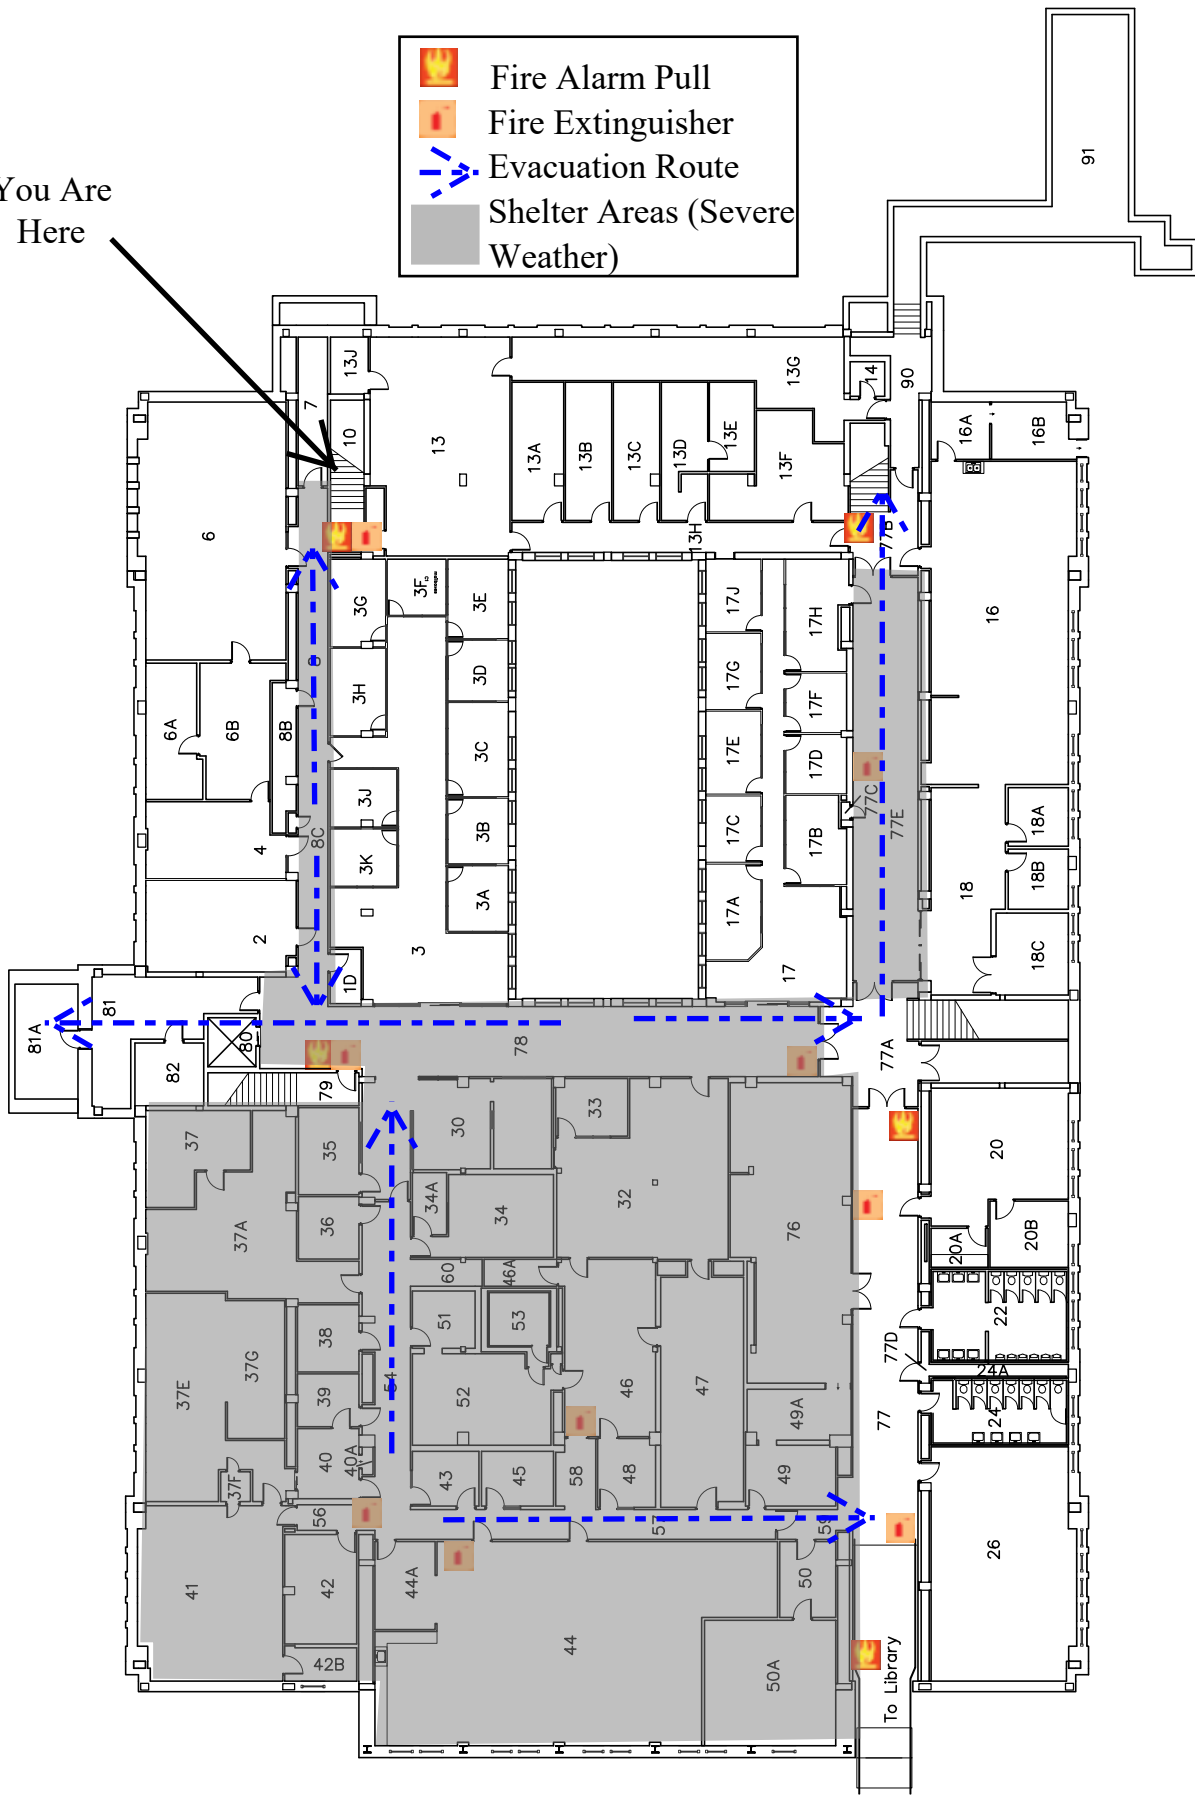

You Are Here

	Fire Alarm Pull
	Fire Extinguisher
	Evacuation Route
	Shelter Areas (Severe Weather)

University of Wisconsin-Eau Claire Facilities Planning

Schofield Hall Basement Floor Plan

DATE:
Dec. 2021
DWG NO:
1

-  Fire Alarm Pull
-  Fire Extinguisher
-  Evacuation Route
-  Shelter Areas (Severe Weather)

University of Wisconsin-Eau Claire Facilities Planning

Schofield Hall
Basement Floor Plan

DATE:
Dec. 2021
DWG NO:
2

-  Fire Alarm Pull
-  Fire Extinguisher
-  Evacuation Route
-  Shelter Areas (Severe Weather)

You Are Here

University of Wisconsin-Eau Claire Facilities Planning

Schofield Hall Basement Floor Plan

DATE:
Dec. 2021
DWG NO:
3