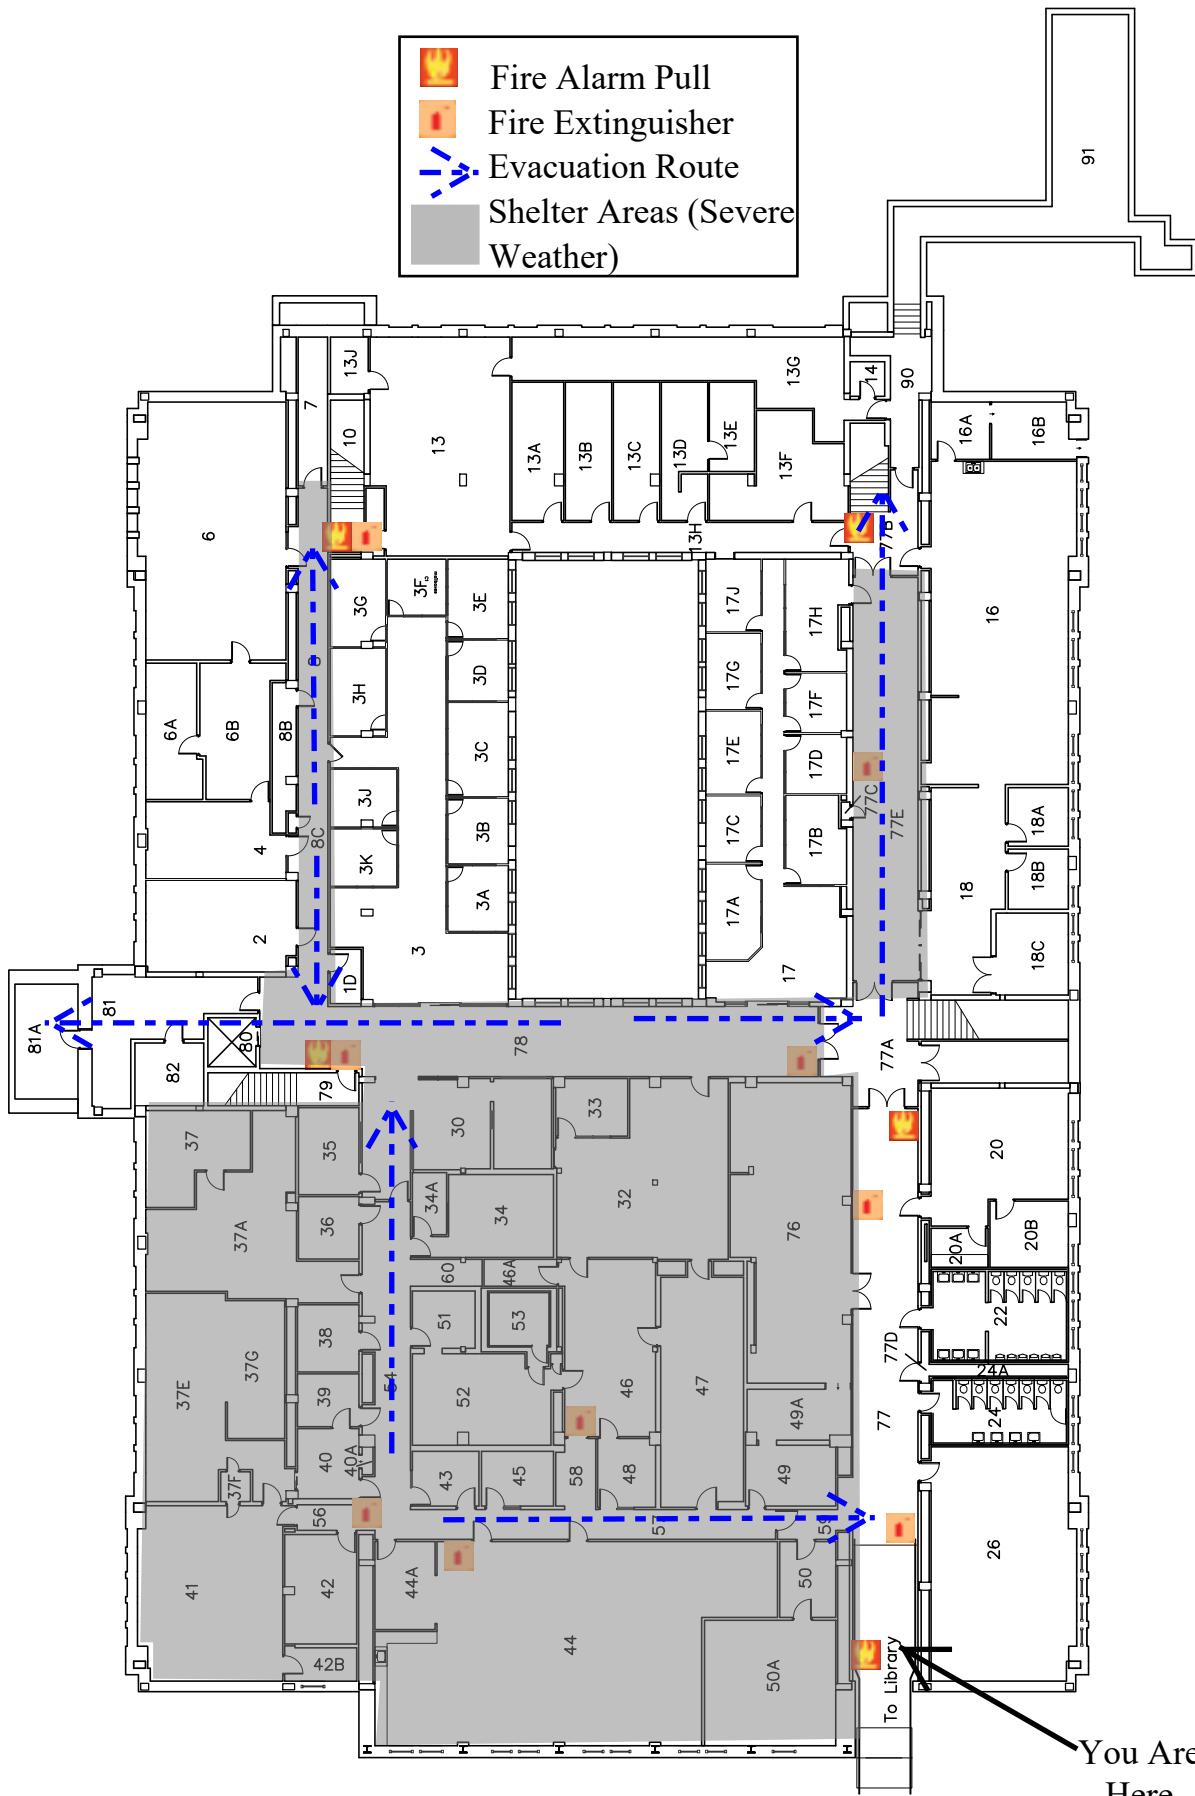

-  Fire Alarm Pull
-  Fire Extinguisher
-  Evacuation Route
-  Shelter Areas (Severe Weather)

University of Wisconsin-Eau Claire Facilities Planning

Schofield Hall
Basement Floor Plan

DATE:
Dec. 2021
DWG NO:
2

-  Fire Alarm Pull
-  Fire Extinguisher
-  Evacuation Route
-  Shelter Areas (Severe Weather)

You Are Here

University of Wisconsin-Eau Claire Facilities Planning

Schofield Hall Basement Floor Plan

DATE:
Dec. 2021
DWG NO:
3

-  Fire Alarm Pull
-  Fire Extinguisher
-  Evacuation Route
-  Shelter Areas (Severe Weather)

University of Wisconsin-Eau Claire Facilities Planning

Schofield Hall Basement Floor Plan

DATE:
Dec. 2021
DWG NO:
4

	Fire Alarm Pull
	Fire Extinguisher
	Evacuation Route
	Shelter Areas (Severe Weather)

University of Wisconsin-Eau Claire Facilities Planning

Schofield Hall Basement Floor Plan

DATE:
Dec. 2021

DWG NO:
5

-  Fire Alarm Pull
-  Fire Extinguisher
-  AED
-  Evacuation Route