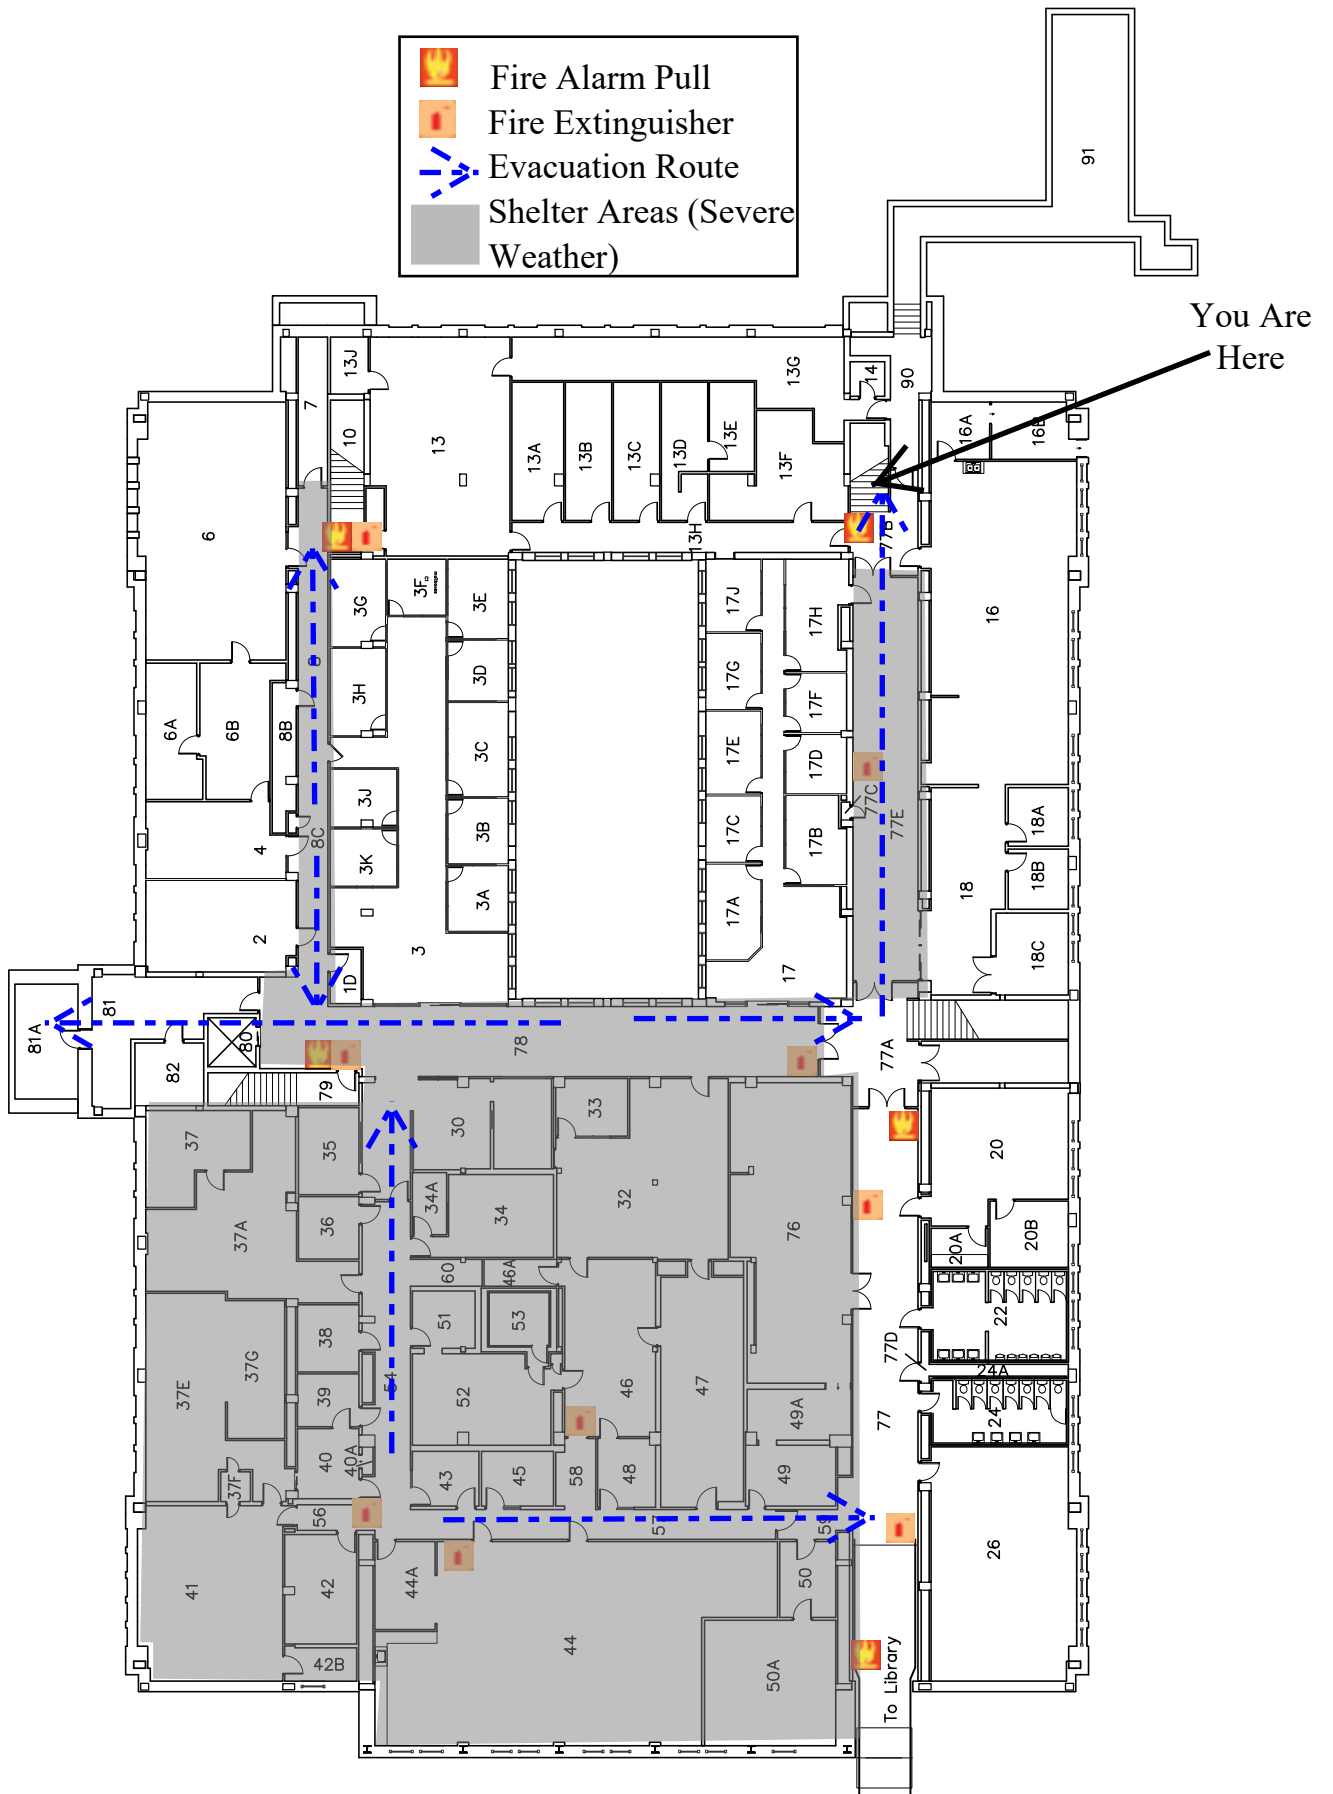

You Are Here

	Fire Alarm Pull
	Fire Extinguisher
	Evacuation Route
	Shelter Areas (Severe Weather)

University of Wisconsin-Eau Claire Facilities Planning

Schofield Hall Basement Floor Plan

DATE:
Dec. 2021
DWG NO:
1

-  Fire Alarm Pull
-  Fire Extinguisher
-  Evacuation Route
-  Shelter Areas (Severe Weather)

University of Wisconsin-Eau Claire Facilities Planning

Schofield Hall
Basement Floor Plan

DATE:
Dec. 2021
DWG NO:
2

-  Fire Alarm Pull
-  Fire Extinguisher
-  Evacuation Route
-  Shelter Areas (Severe Weather)

You Are Here

University of Wisconsin-Eau Claire Facilities Planning

Schofield Hall Basement Floor Plan

DATE:
Dec. 2021
DWG NO:
3