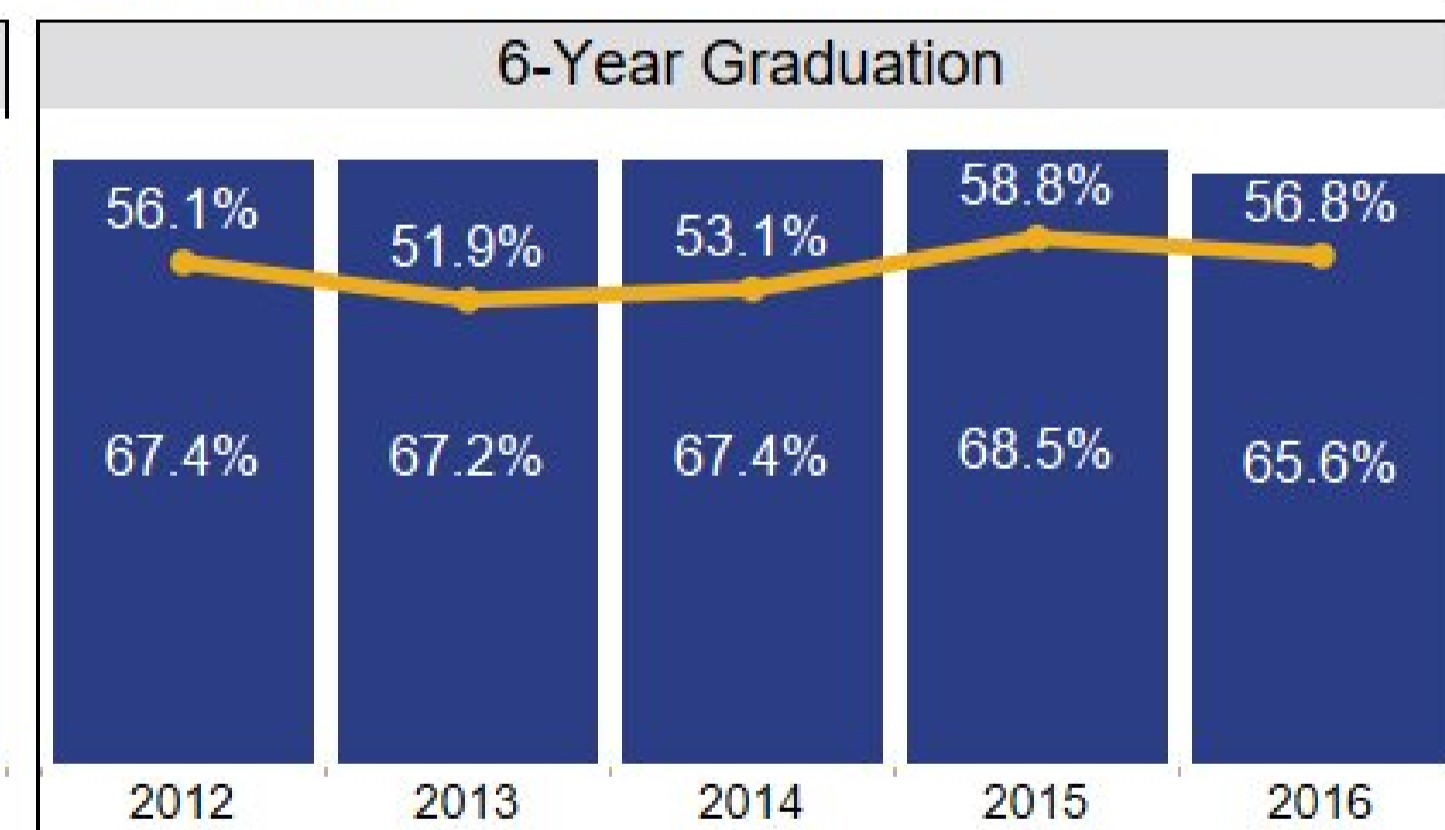

Retention and Graduation

■ Students Of Color
■ All Students