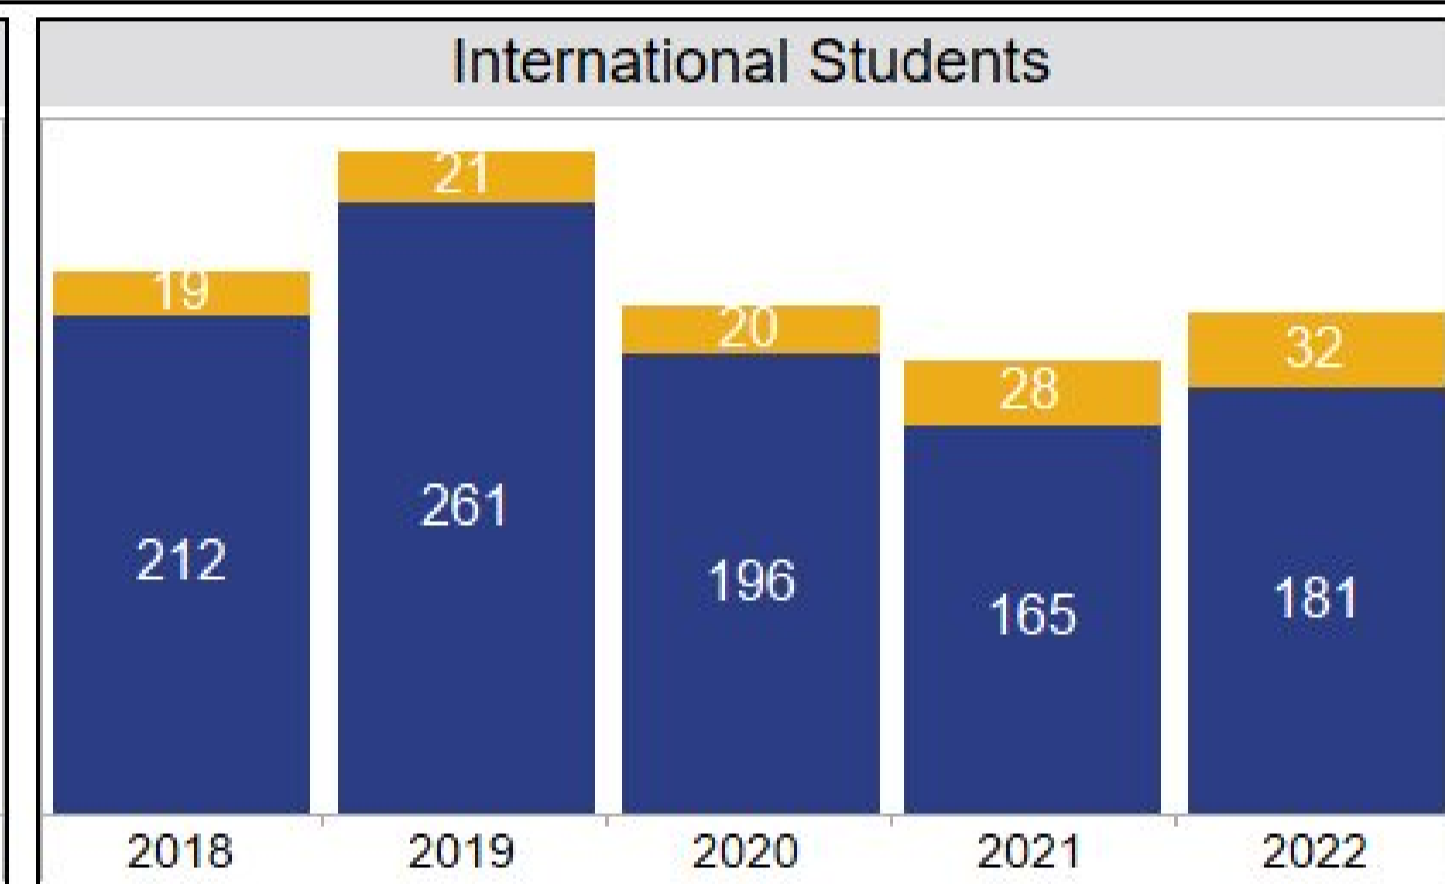

■ Students of Color
■ Headcount

■ Internal Transfers
■ Regular Transfers

■ Graduate
■ Undergraduate