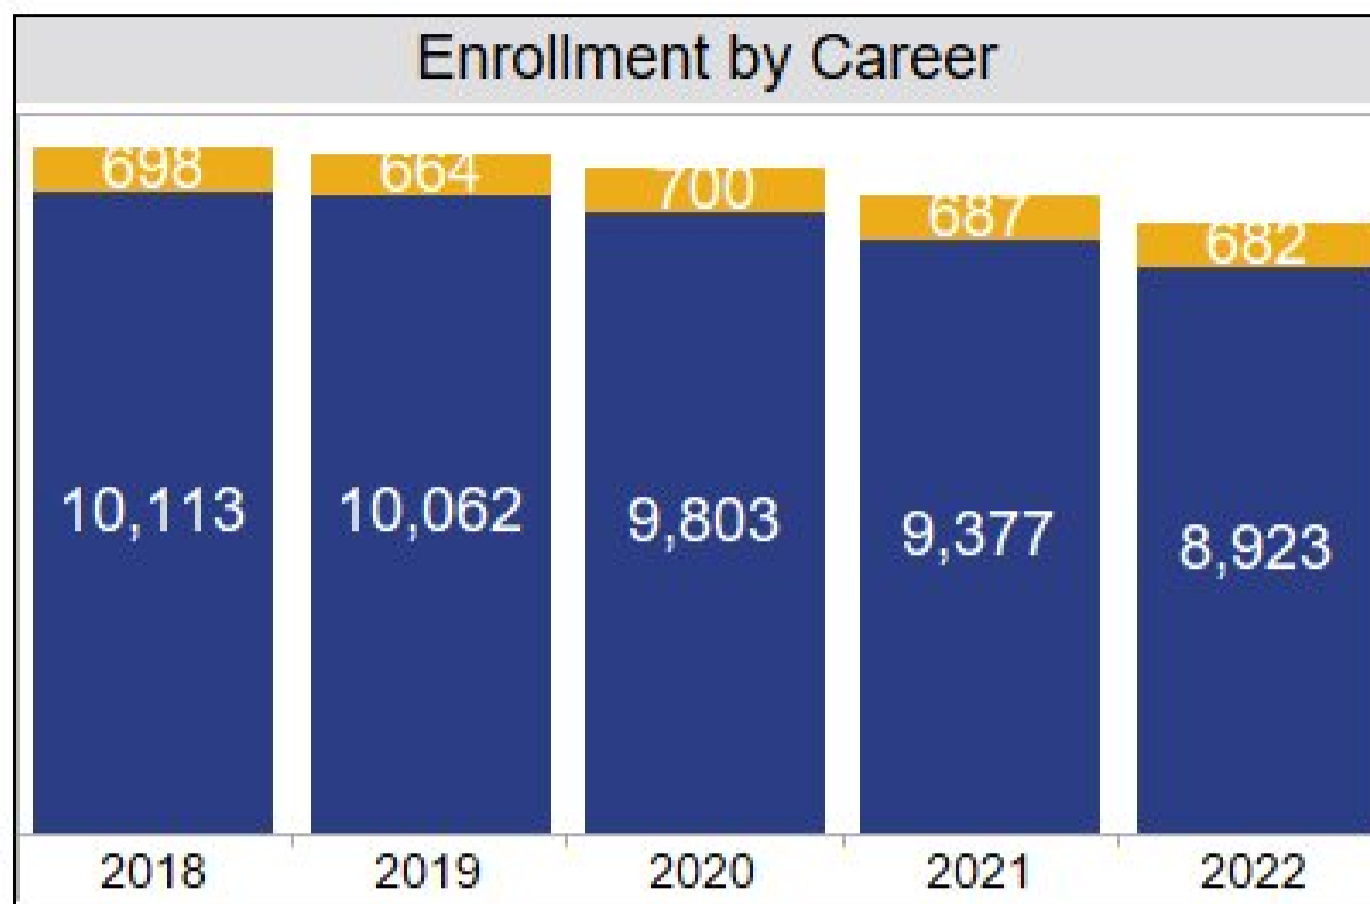

University of Wisconsin-Eau Claire 10th Day Report

Enrollment

■ Students of Color ■ FTE
■ Headcount

■ Graduate
■ Undergraduate

■ Launch
■ Barron

■ Students of Color
■ Headcount

■ Internal Transfers
■ Regular Transfers

■ Graduate
■ Undergraduate

Retention and Graduation

■ Students Of Color
■ All Students

Degrees Granted