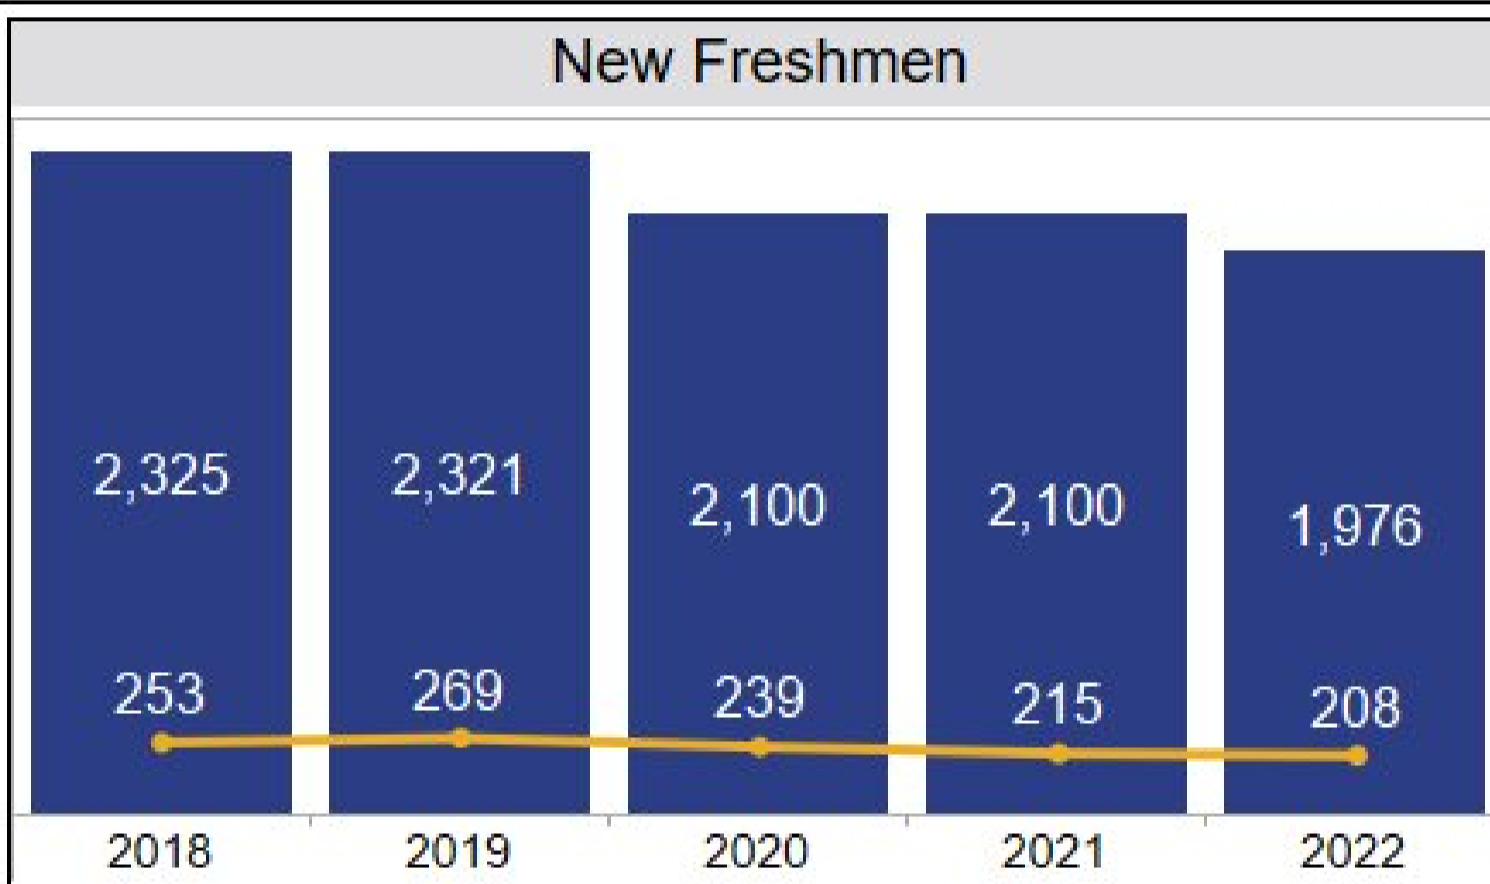

■ Students of Color
■ Headcount

■ Internal Transfers
■ Regular Transfers

■ Graduate
■ Undergraduate