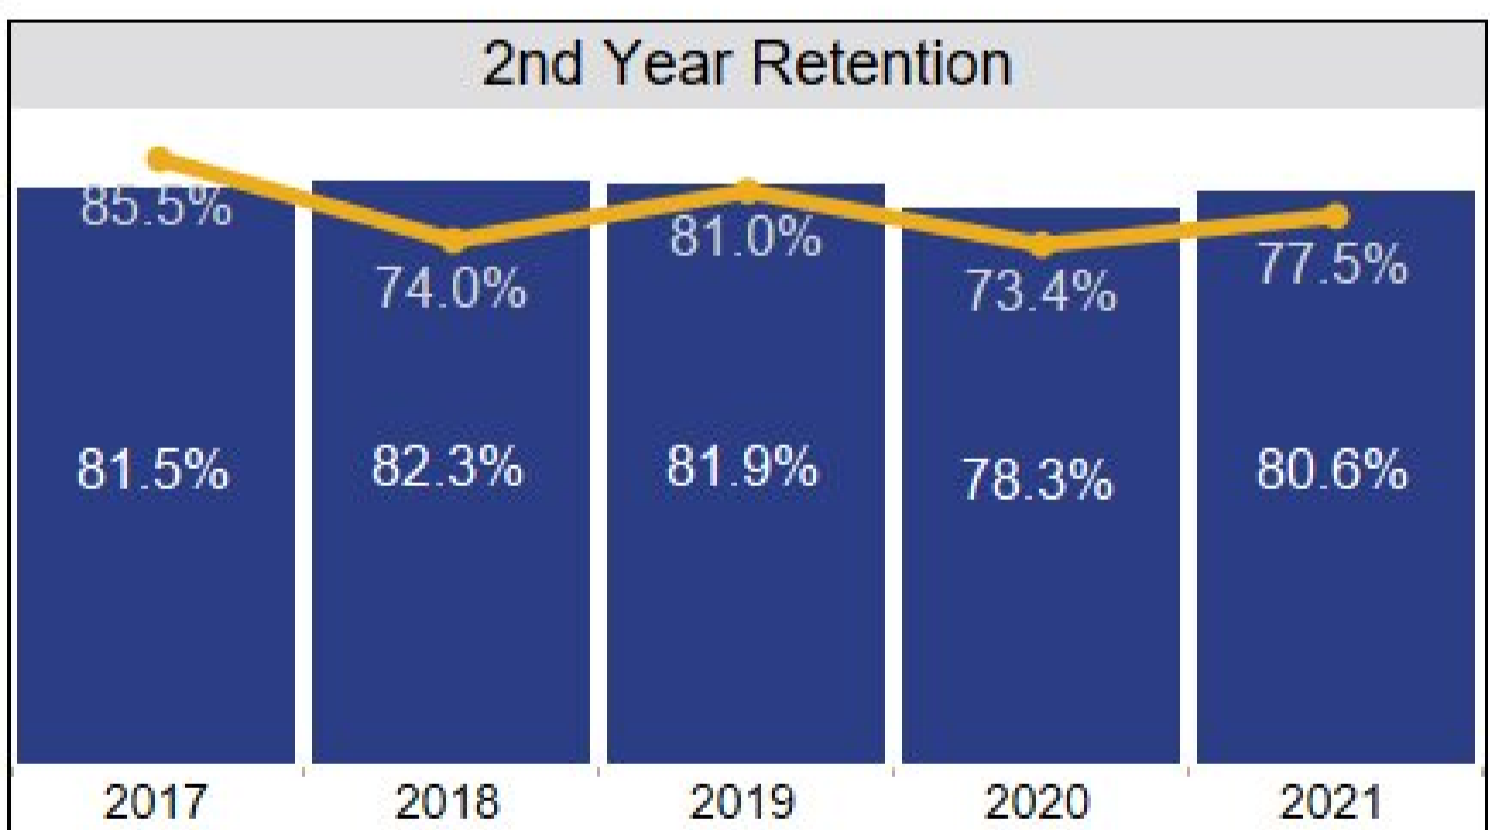

Retention and Graduation

■ Students Of Color
■ All Students