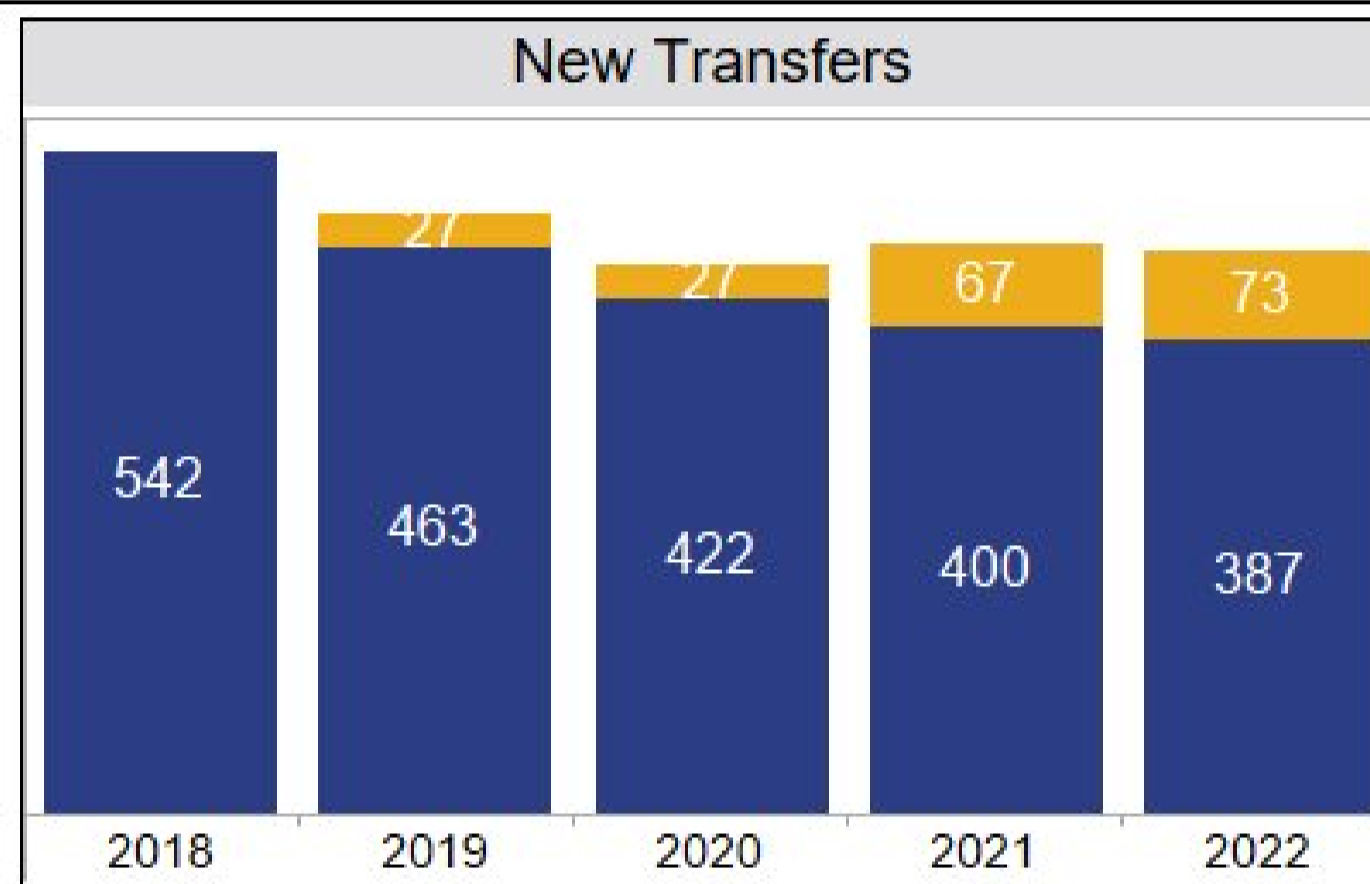

■ Students of Color
■ Headcount

■ Internal Transfers
■ Regular Transfers

■ Graduate
■ Undergraduate