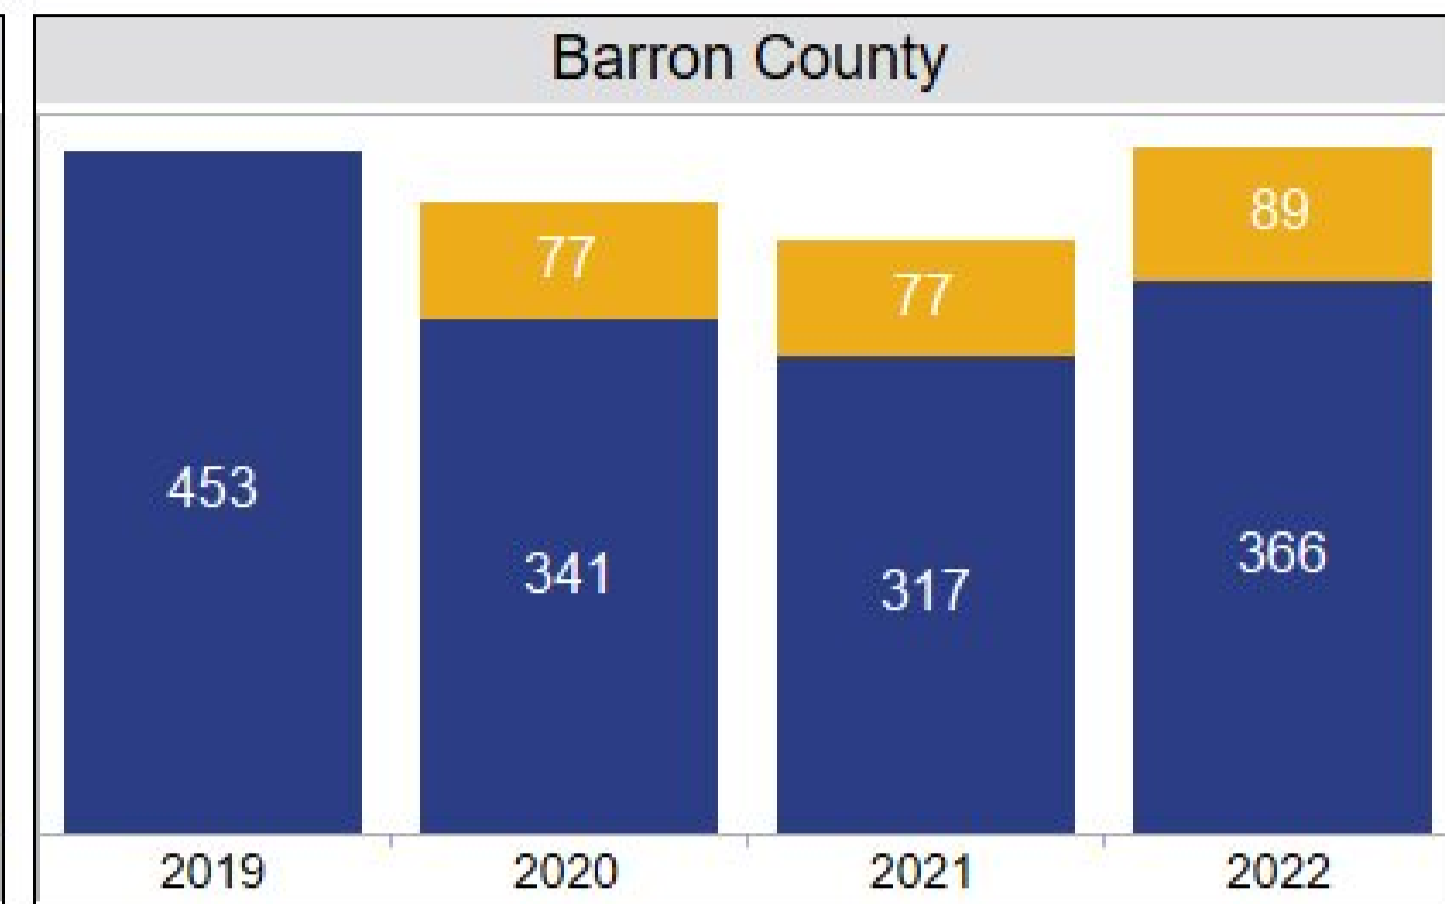

University of Wisconsin-Eau Claire 10th Day Report

Enrollment

■ Students of Color ■ FTE
■ Headcount

■ Graduate
■ Undergraduate

■ Launch
■ Barron

■ Students of Color
■ Headcount

■ Internal Transfers
■ Regular Transfers

■ Graduate
■ Undergraduate

Retention and Graduation

■ Students Of Color
■ All Students

Degrees Granted