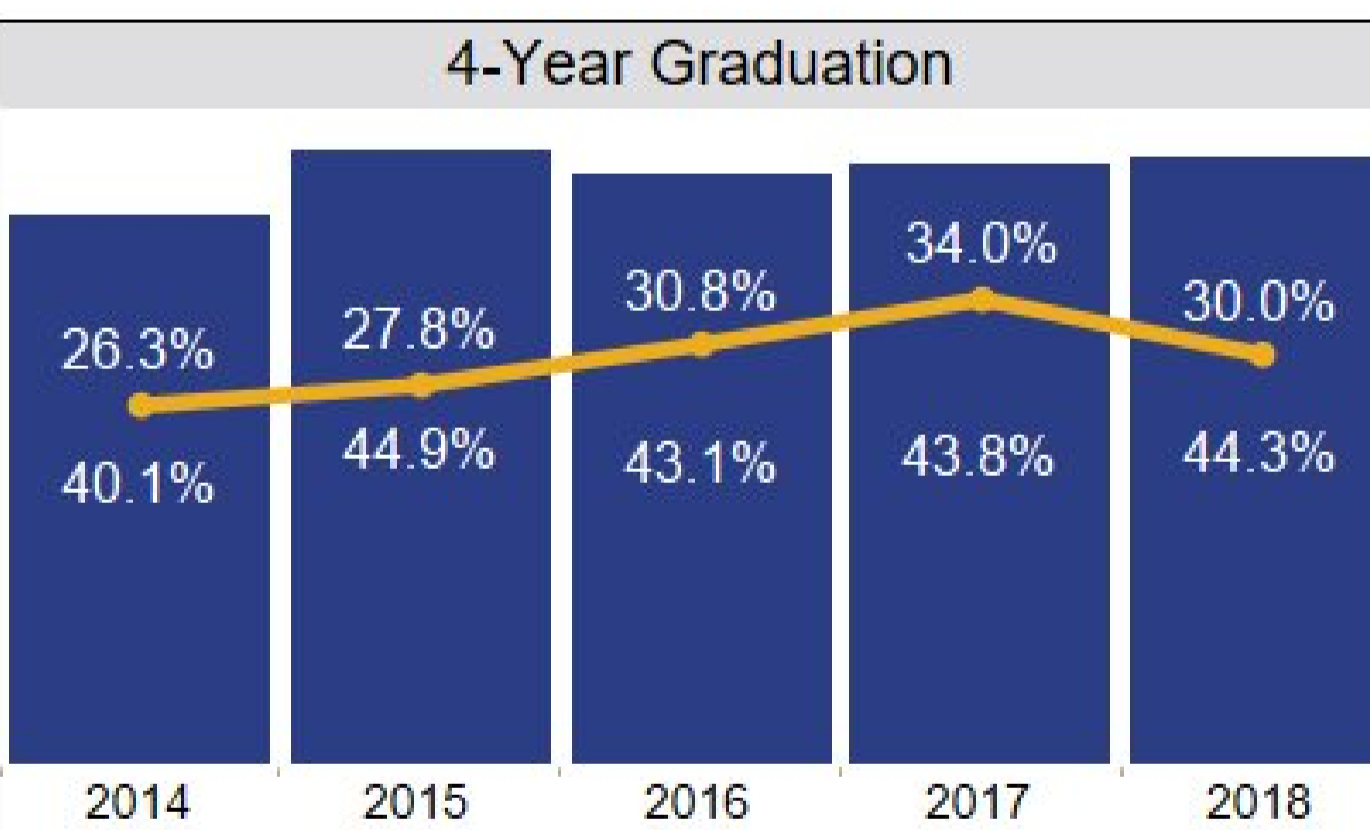

Retention and Graduation

■ Students Of Color
■ All Students