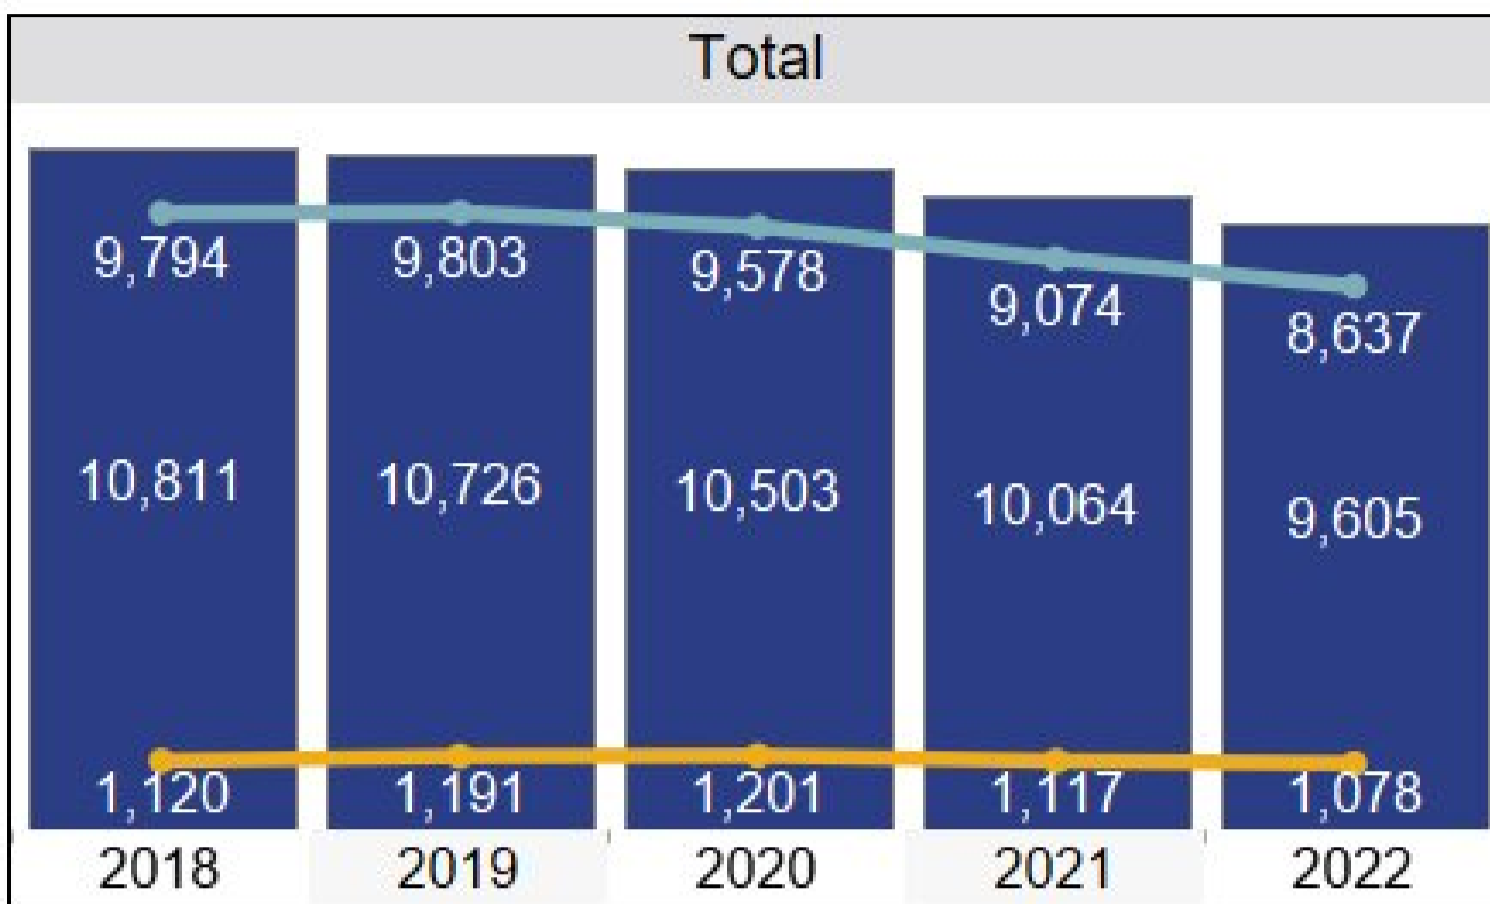

University of Wisconsin-Eau Claire 10th Day Report

Enrollment

■ Students of Color ■ FTE
■ Headcount

■ Graduate
■ Undergraduate

■ Launch
■ Barron

■ Students of Color
■ Headcount

■ Internal Transfers
■ Regular Transfers

■ Graduate
■ Undergraduate

Retention and Graduation

■ Students Of Color
■ All Students

Degrees Granted