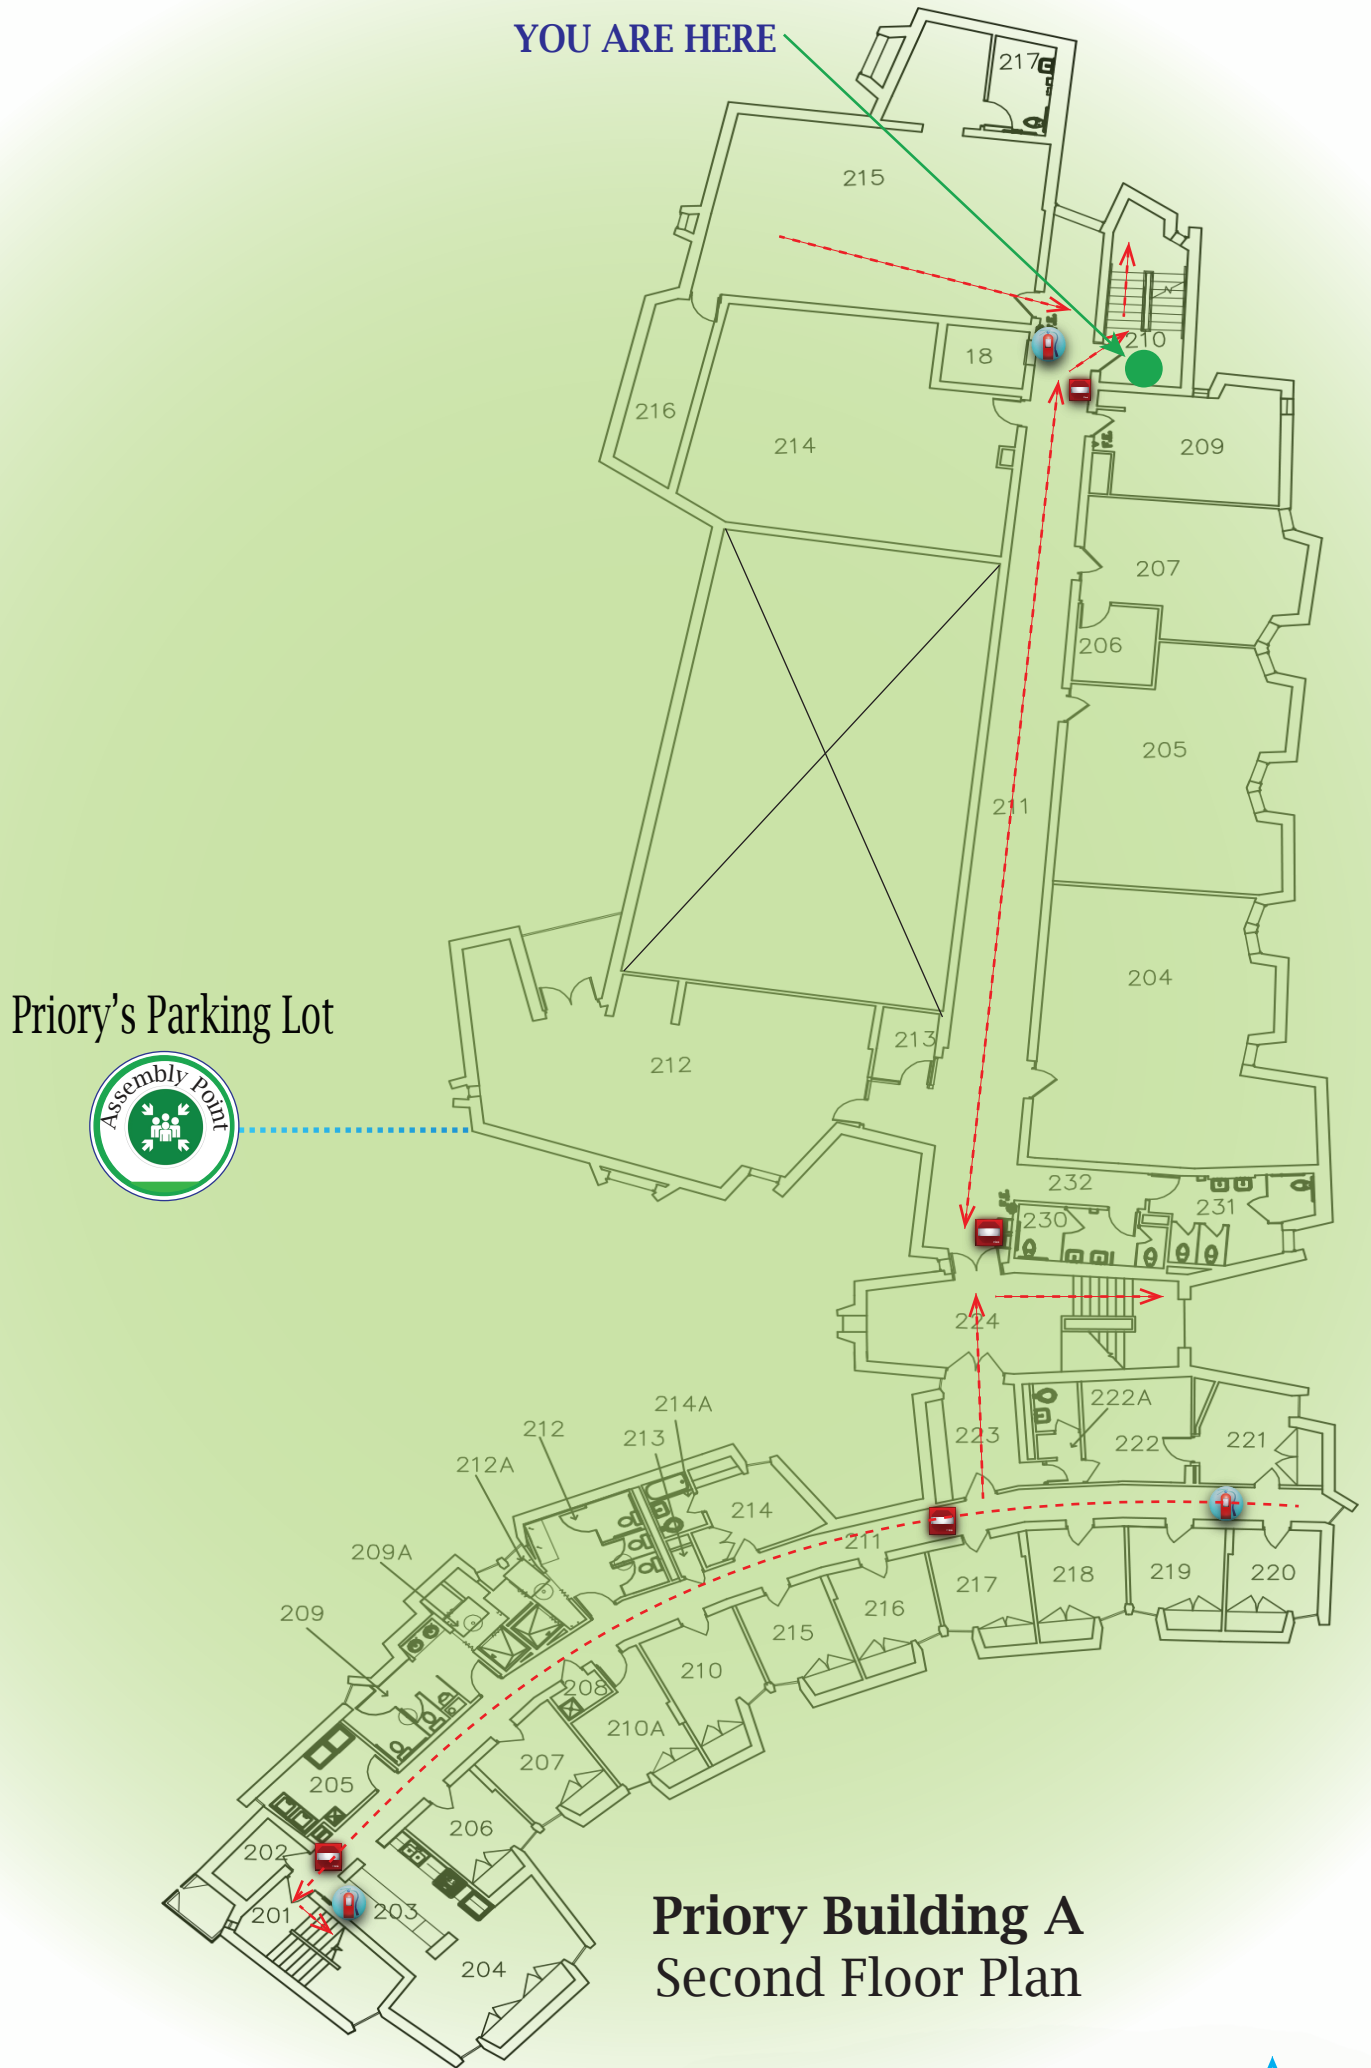

# Legend:

ASSEMBLY POINT

FIRE ALARM PULL

SHELTER AREAS

YOU ARE HERE

FIRE EXTINGUISHER

EVACUATION ROUTE

Priory's Parking Lot

## Priory Building A Second Floor Plan

Emergency Safety Map  
July, 2023