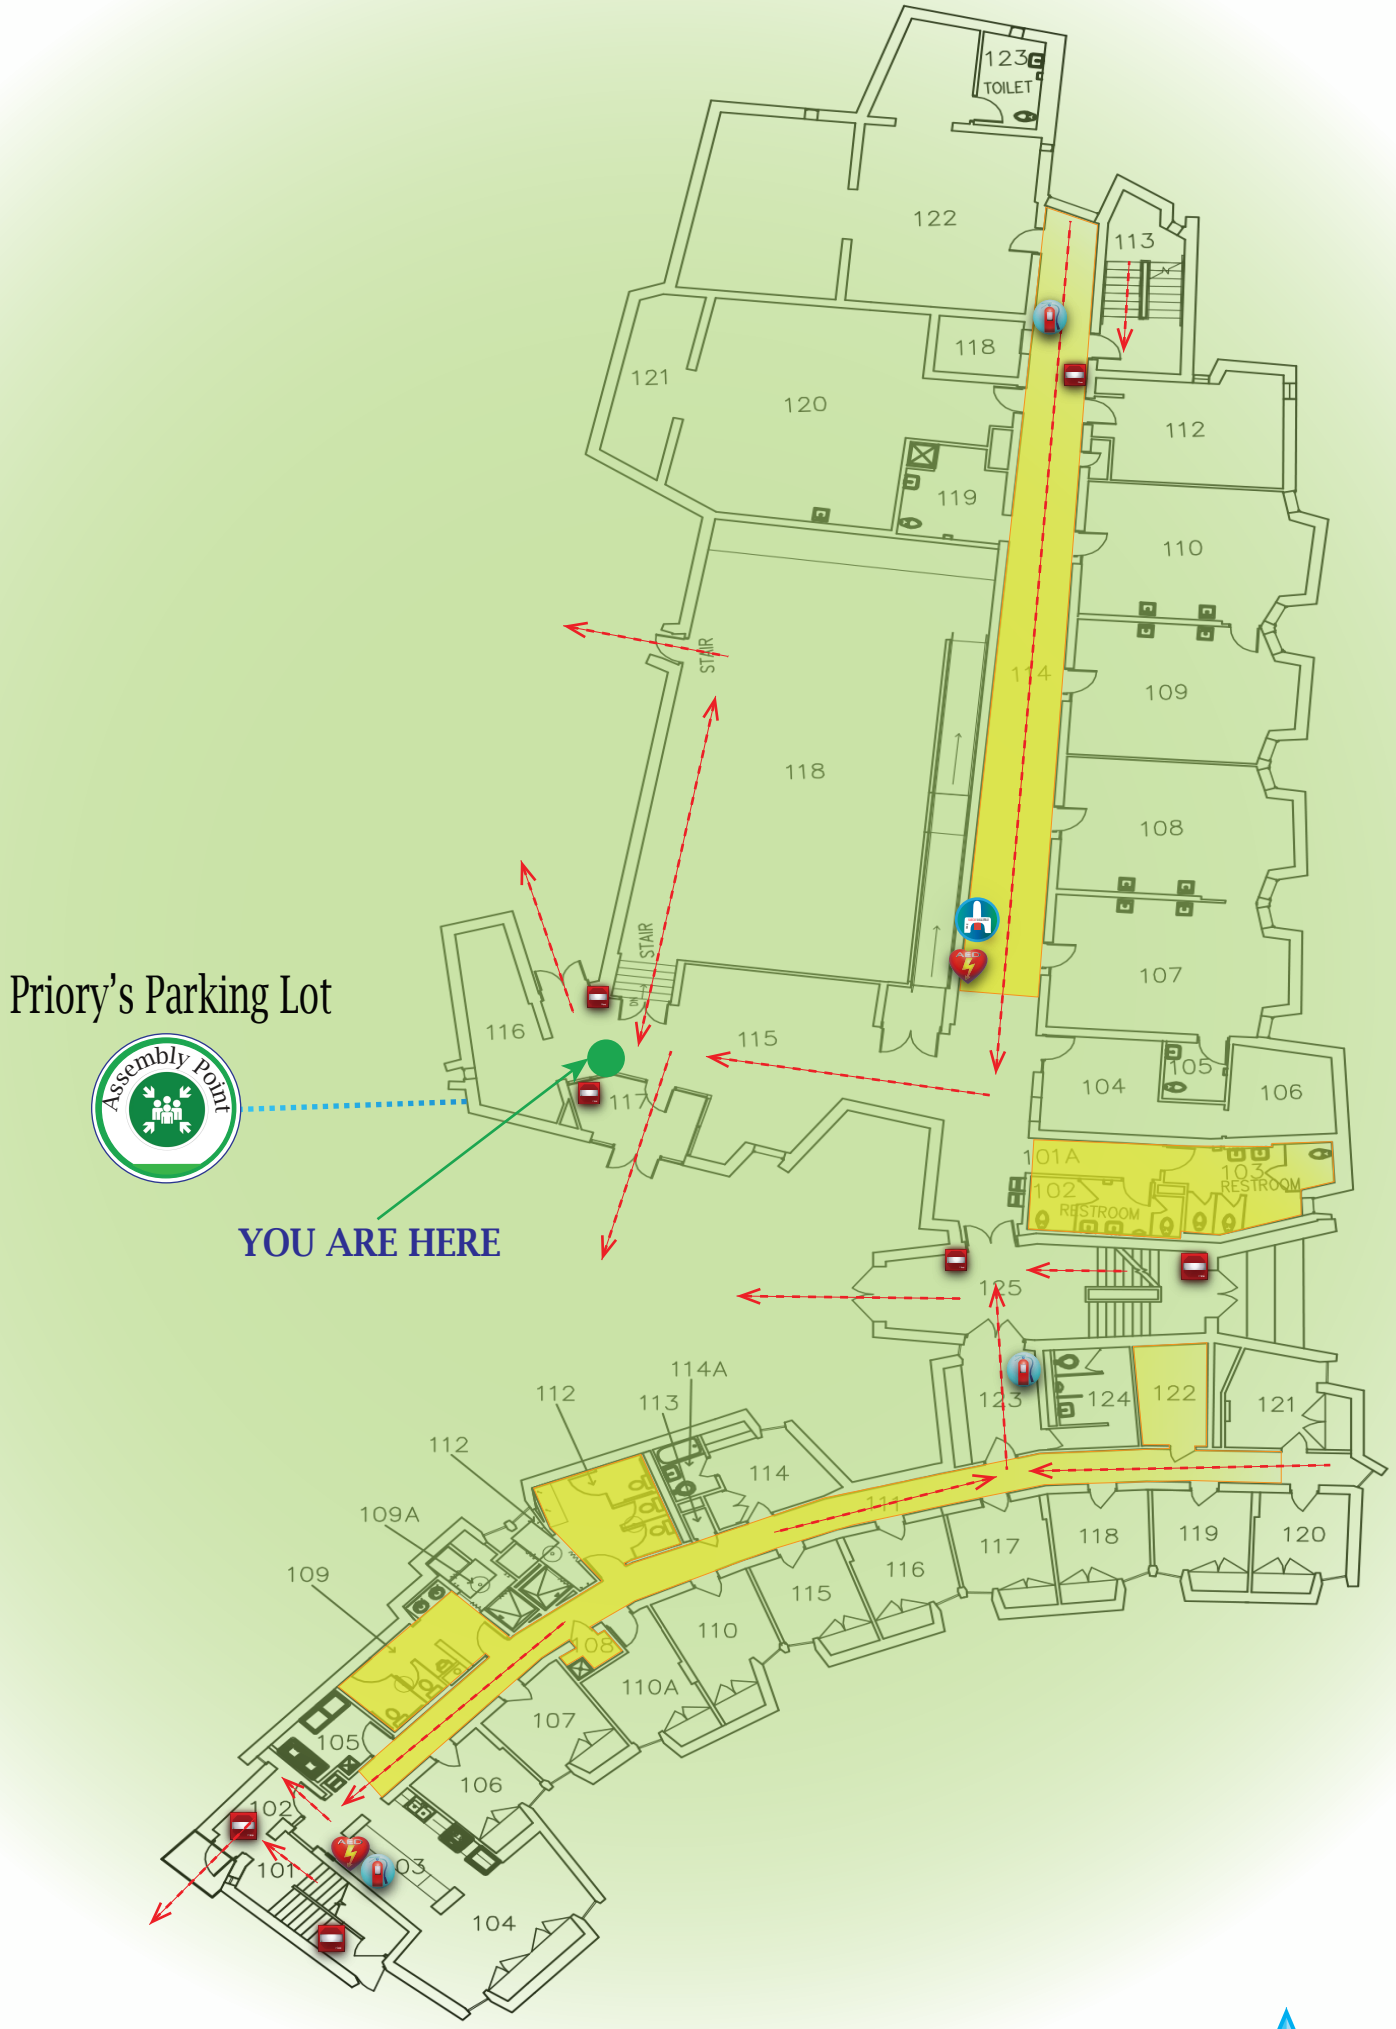

Legend:

-  ASSEMBLY POINT
-  FIRE ALARM PULL
-  SHELTER AREAS
-  YOU ARE HERE
-  FIRE EXTINGUISHER
-  EVACUATION ROUTE
-  AED
-  NARCANS BOX

Emergency Safety Map
July, 2023

Priory Building A
First Floor Plan

NORTH