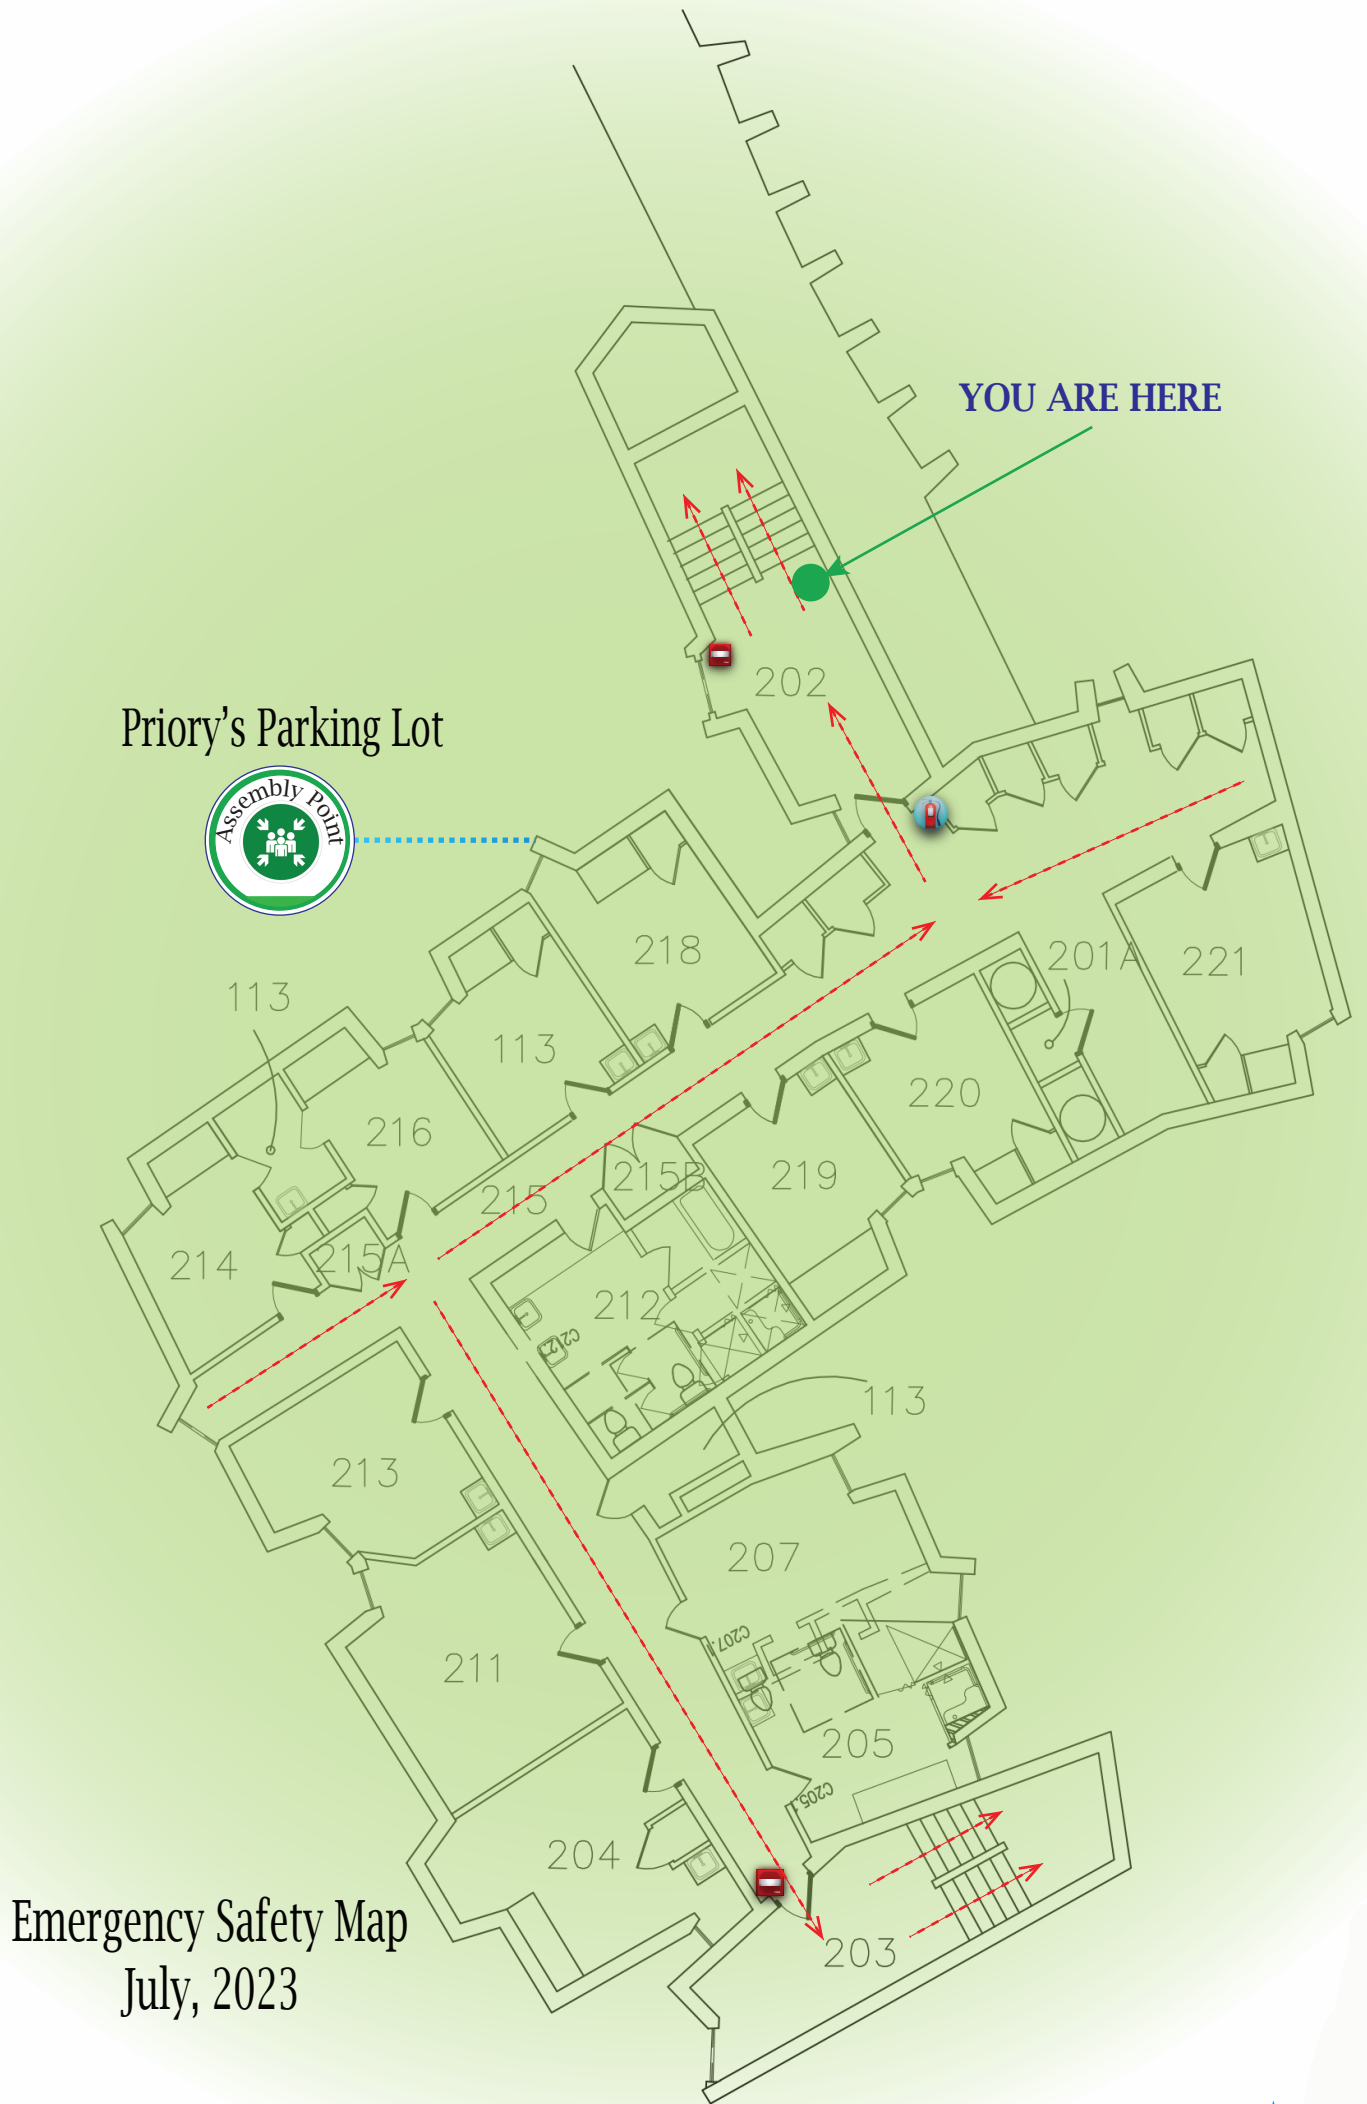

Legend:

ASSEMBLY POINT

FIRE ALARM PULL

YOU ARE HERE

FIRE EXTINGUISHER

EVACUATION ROUTE

Priory's Parking Lot

Emergency Safety Map
July, 2023

Priory Building B
Second Floor Plan