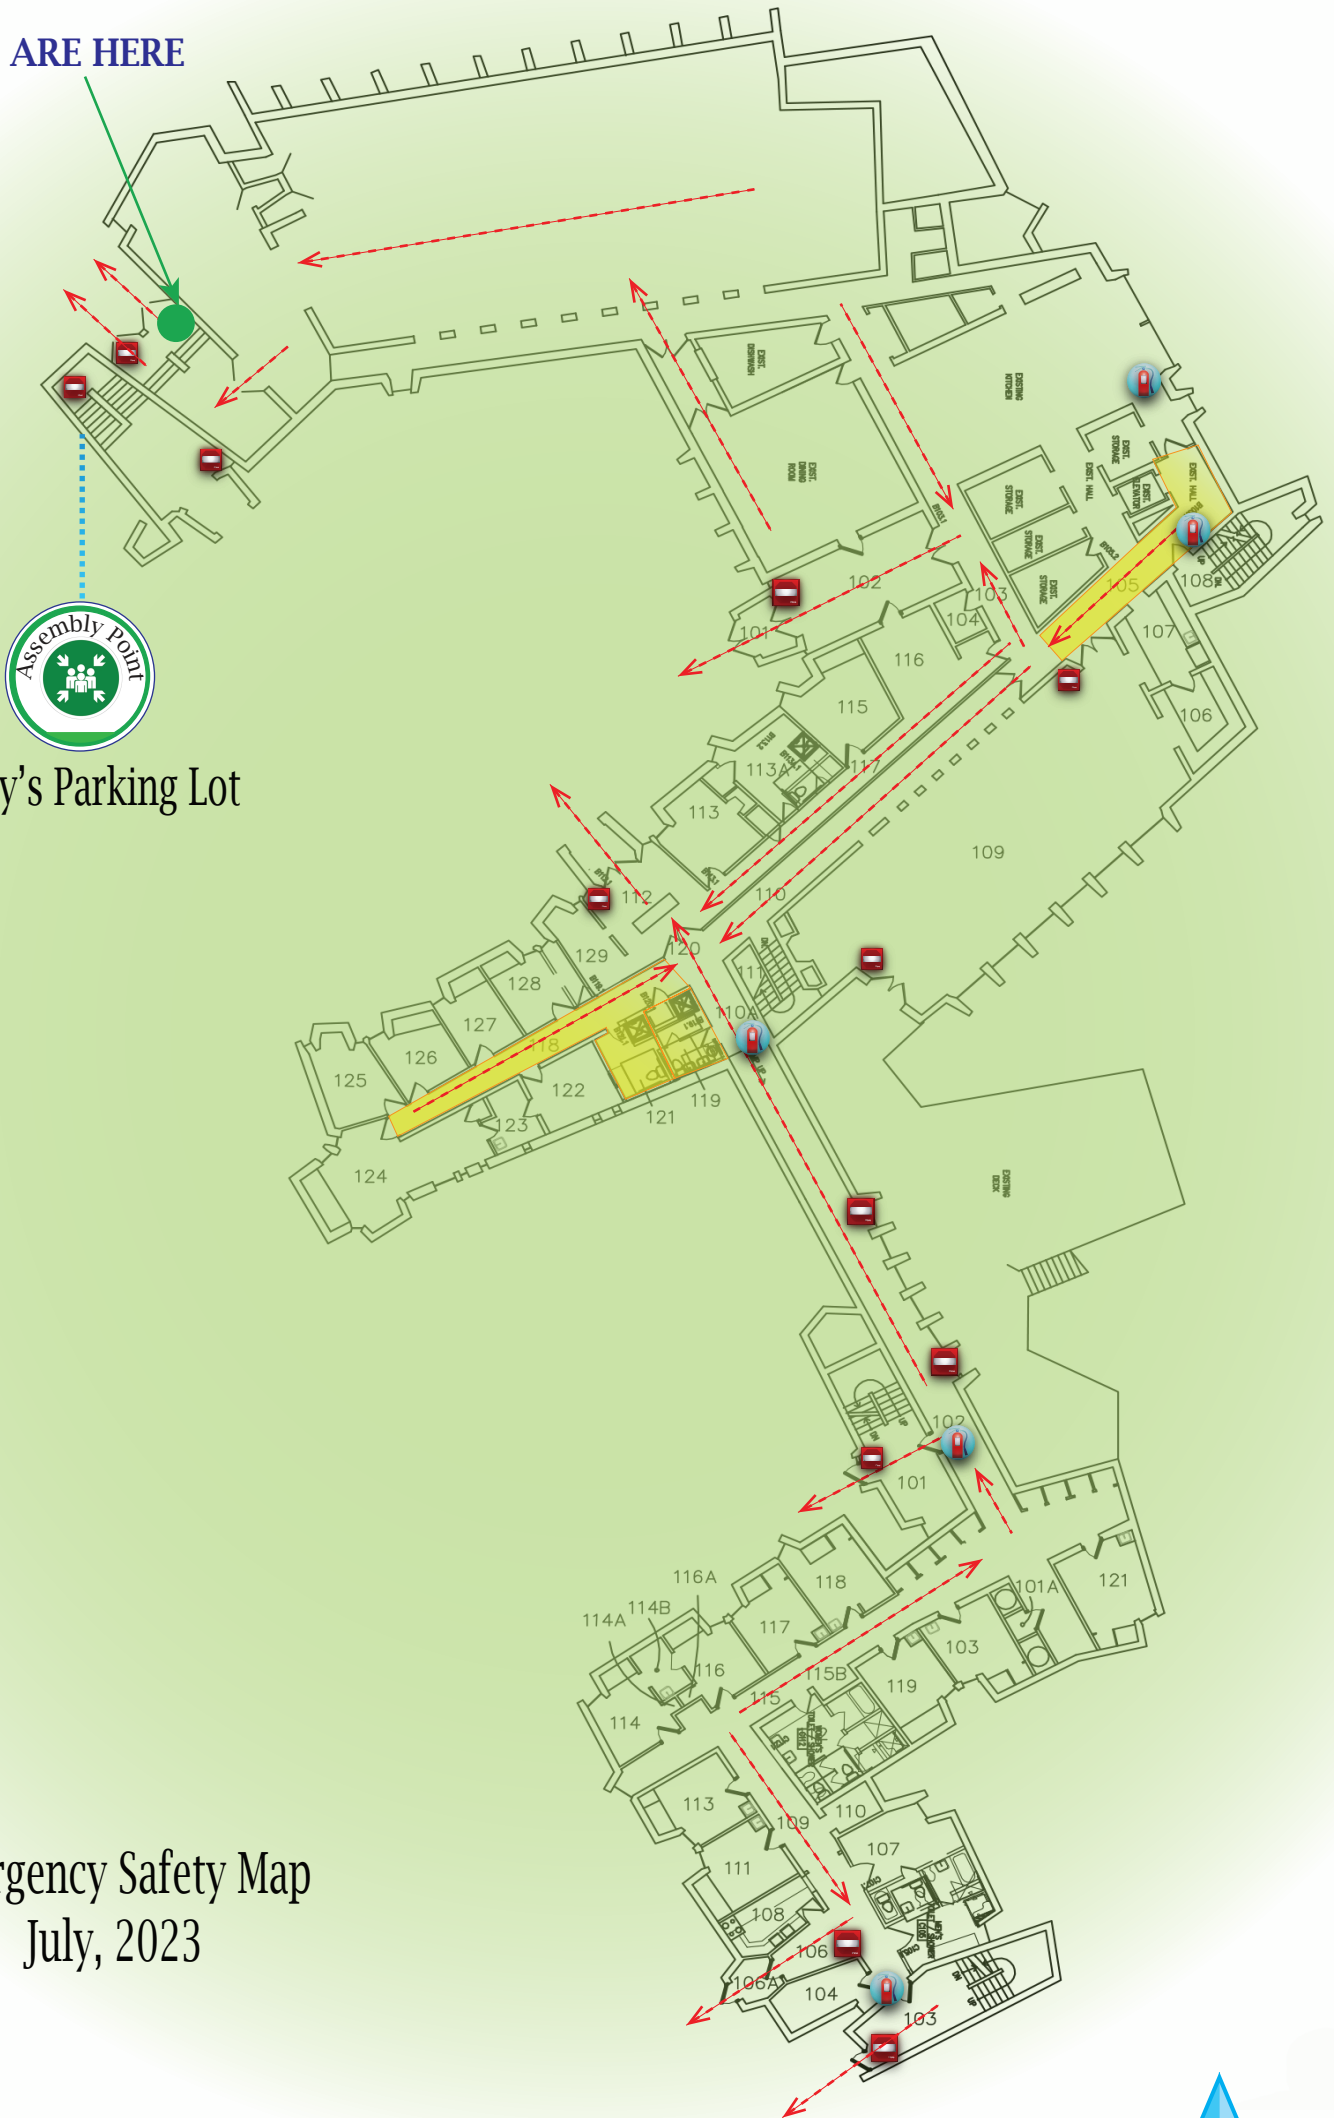

Legend:

-  ASSEMBLY POINT
-  FIRE ALARM PULL
-  SHELTER AREAS
-  YOU ARE HERE
-  FIRE EXTINGUISHER
-  EVACUATION ROUTE

YOU ARE HERE

Priory's Parking Lot

Emergency Safety Map
July, 2023

Priory Building B First Floor Plan