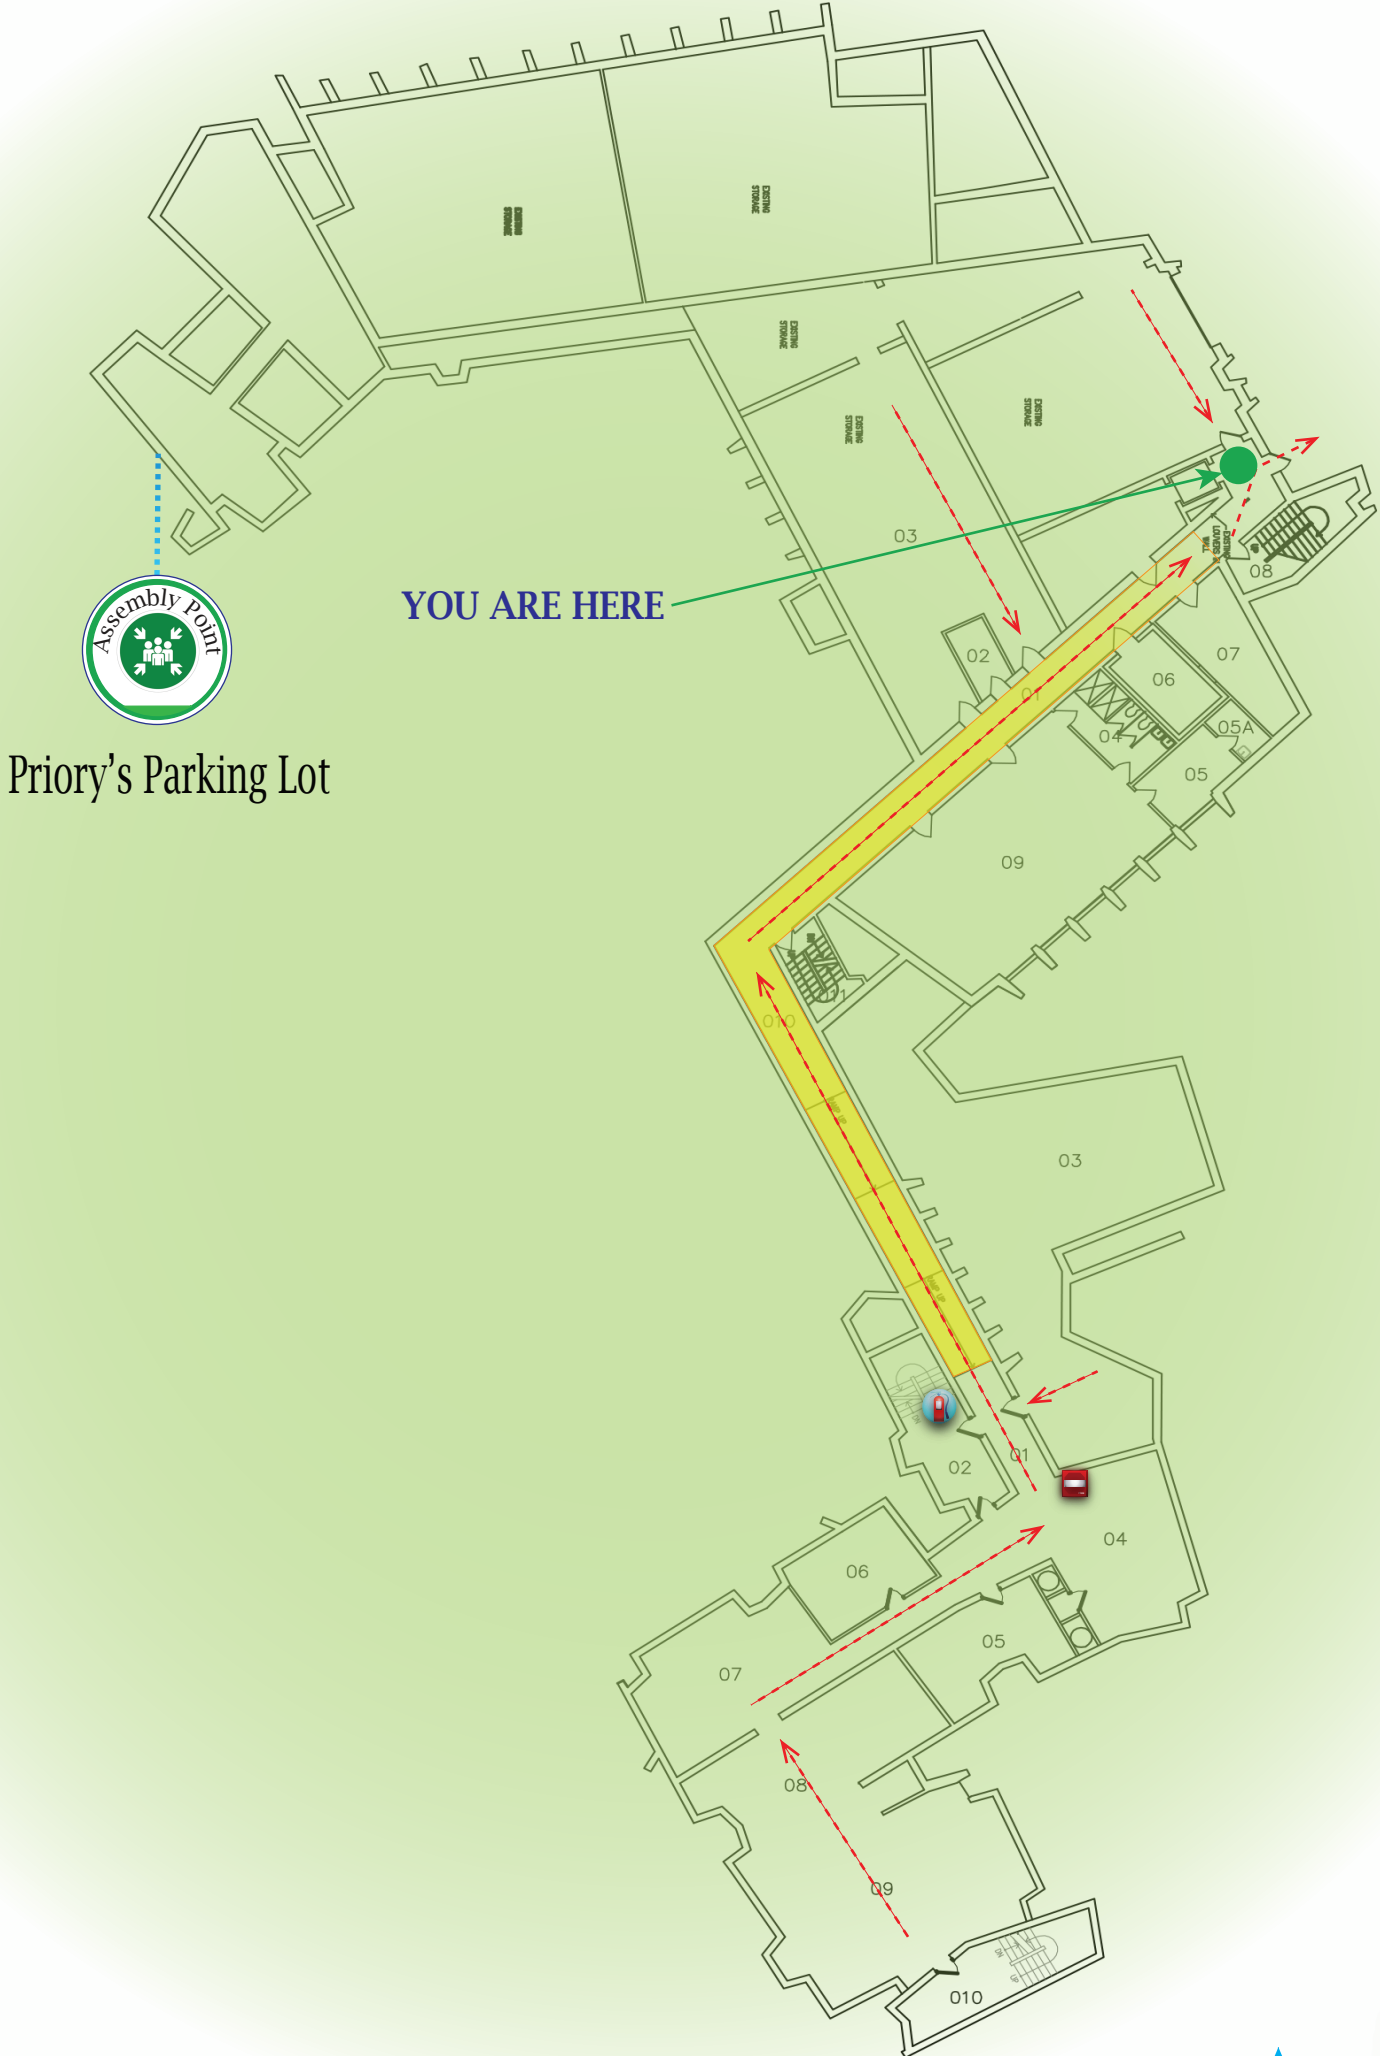

# Legend:

-  ASSEMBLY POINT
-  FIRE ALARM PULL
-  SHELTER AREAS
-  YOU ARE HERE
-  FIRE EXTINGUISHER
-  EVACUATION ROUTE

Emergency Safety Map  
July, 2023

**Priory Building B**  
Basement Floor Plan