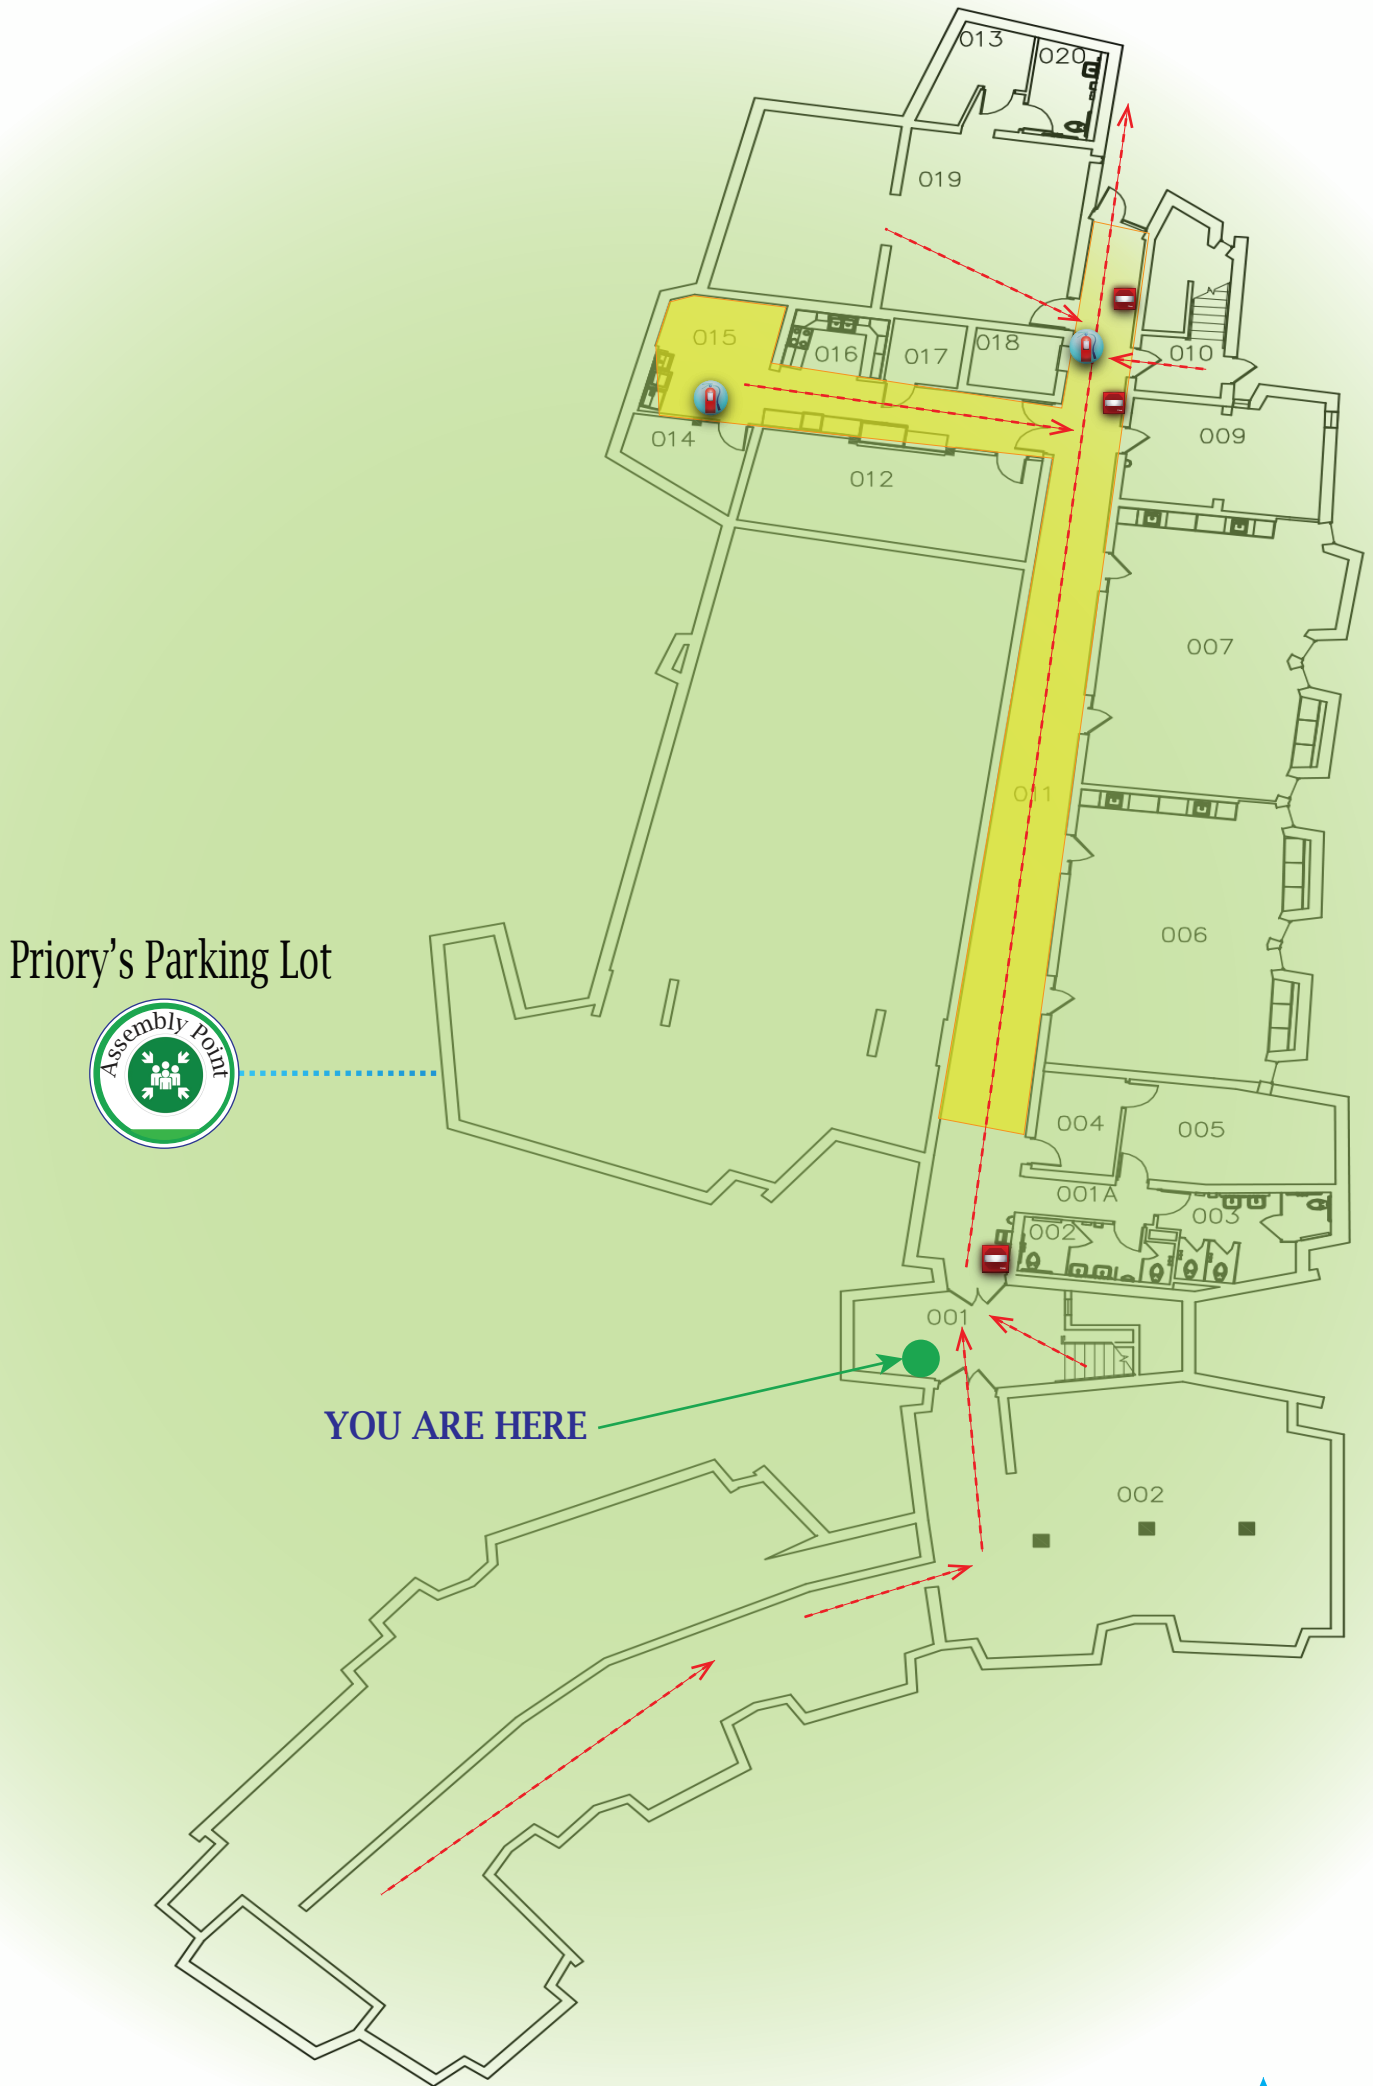

# Legend:

-  ASSEMBLY POINT
-  FIRE ALARM PULL
-  SHELTER AREAS
-  YOU ARE HERE
-  FIRE EXTINGUISHER
-  EVACUATION ROUTE

Emergency Safety Map  
July, 2023

**Priory Building A**  
Basement Floor Plan