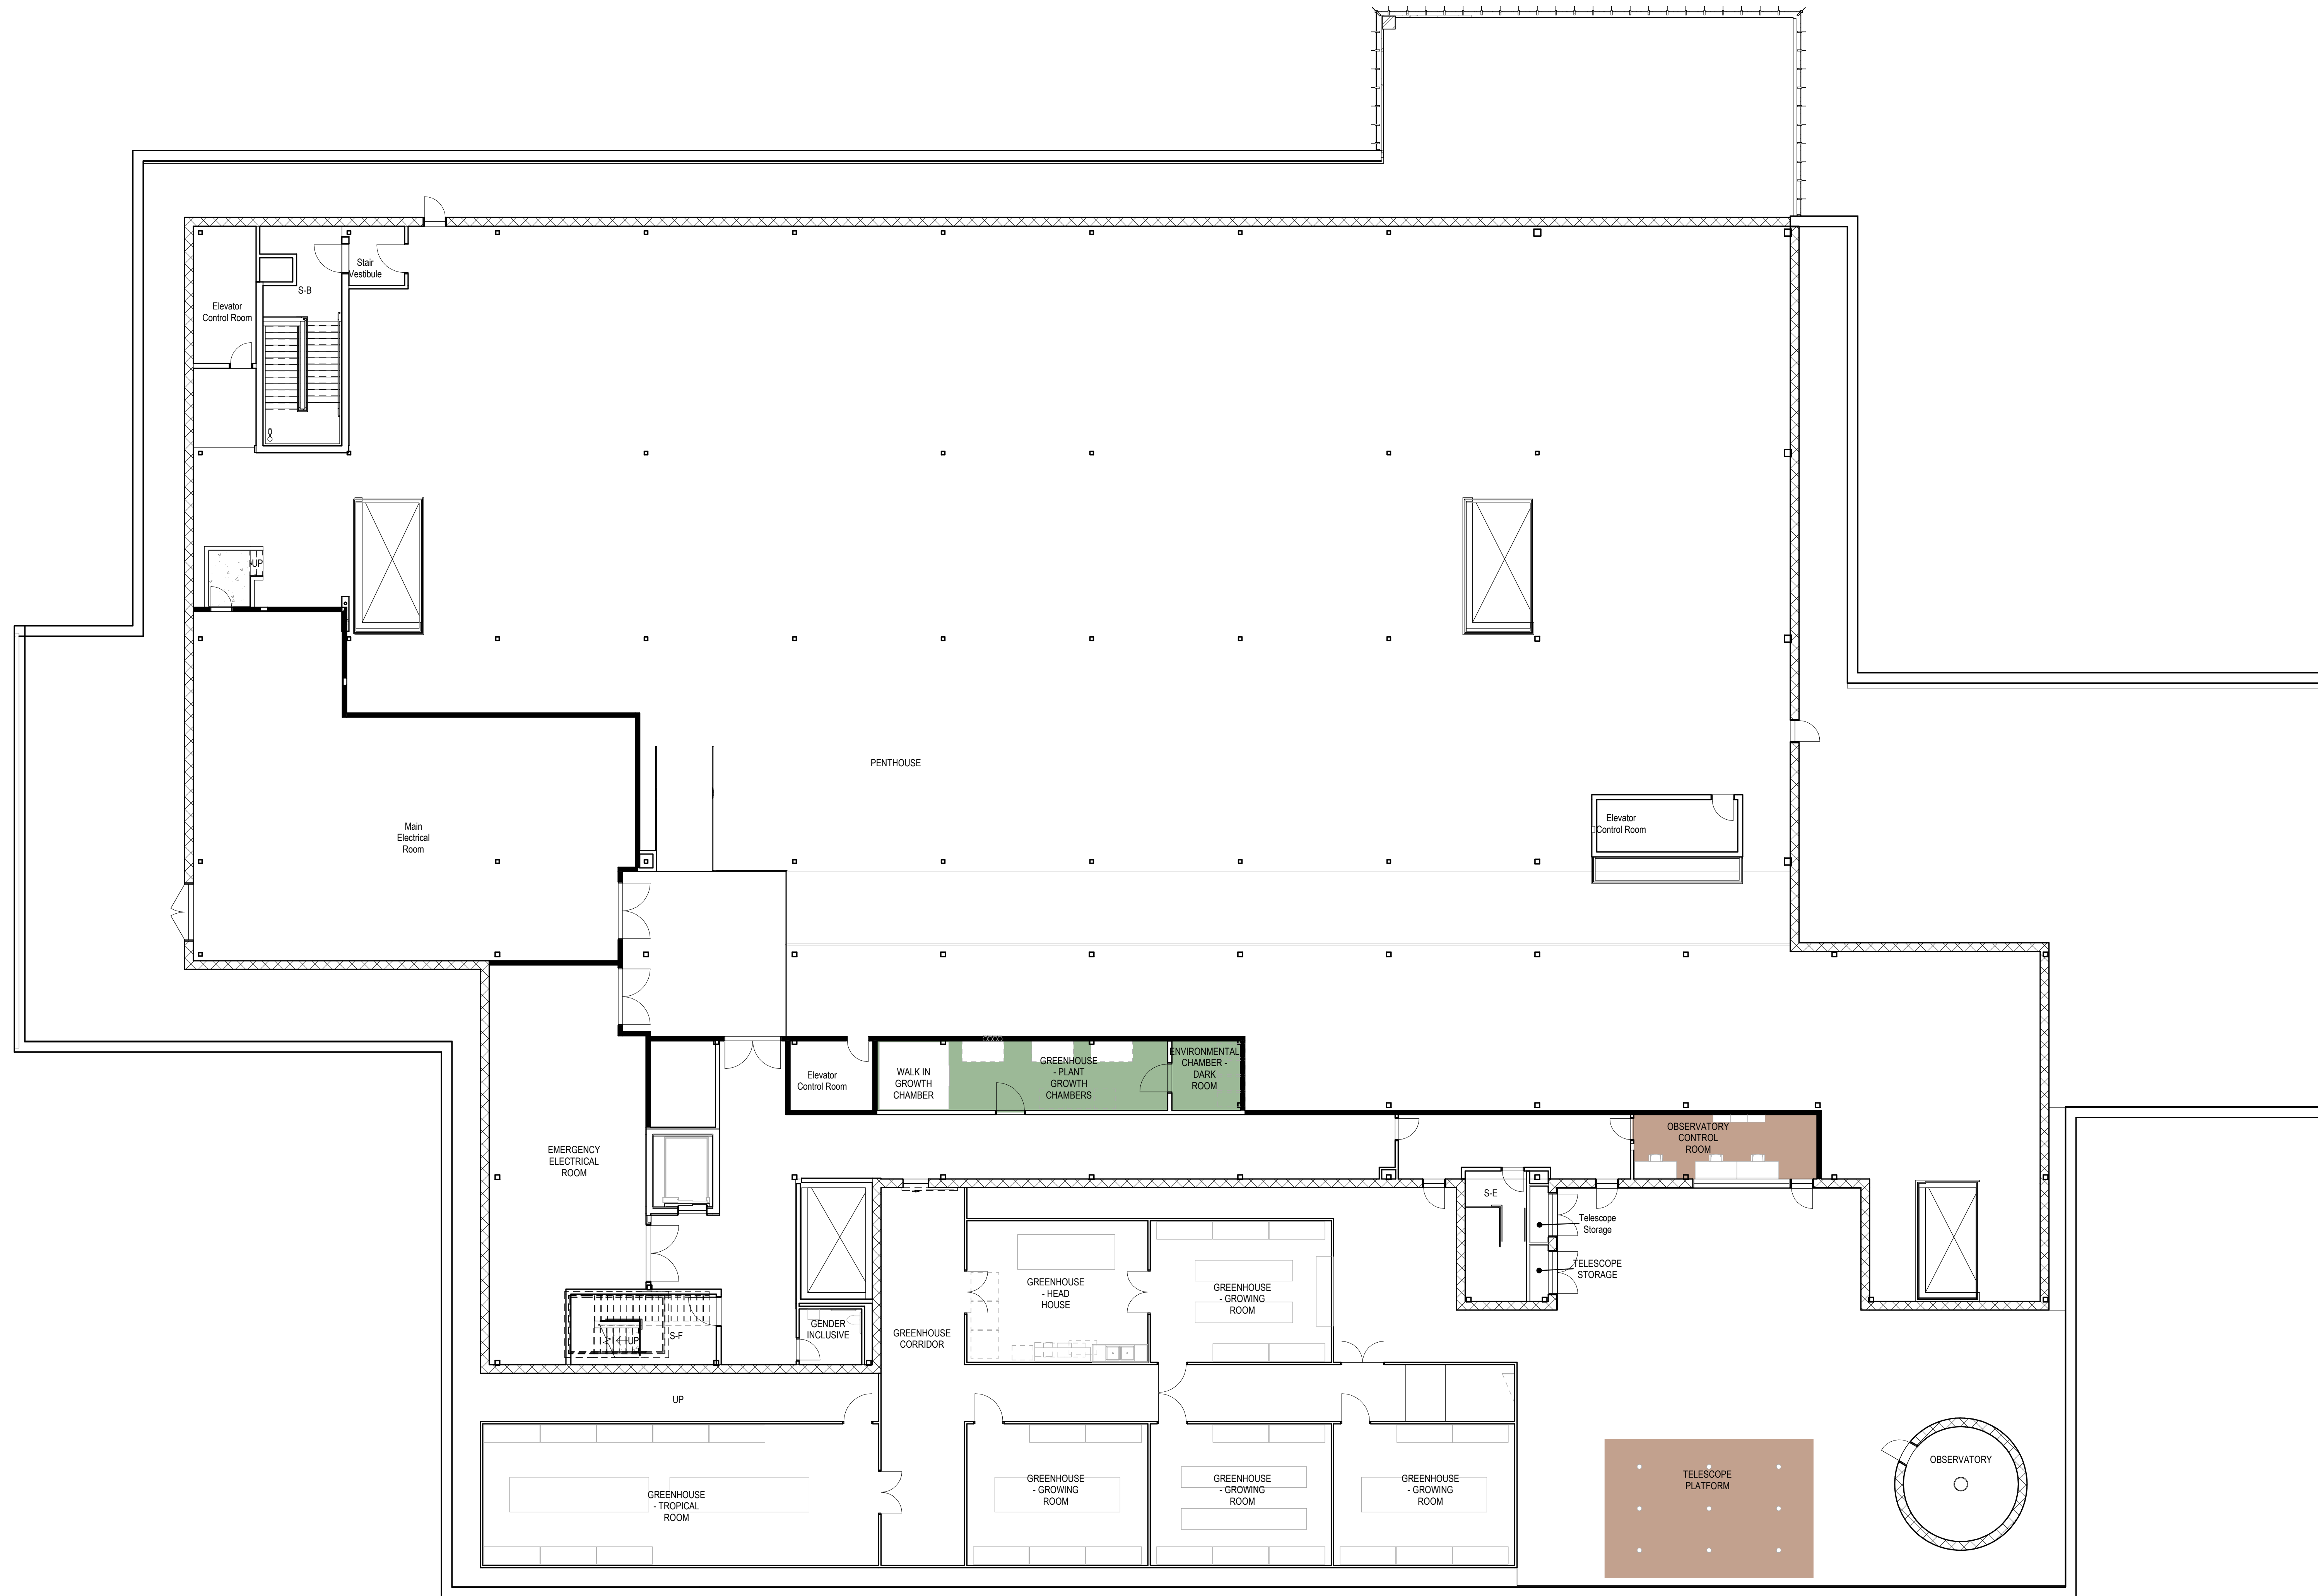

## Science / Health Science Building University of Wisconsin - Eau Claire

**Department Legend**

- Biology
- Physics and Astronomy

Science / Health Science Building University of Wisconsin - Eau Claire