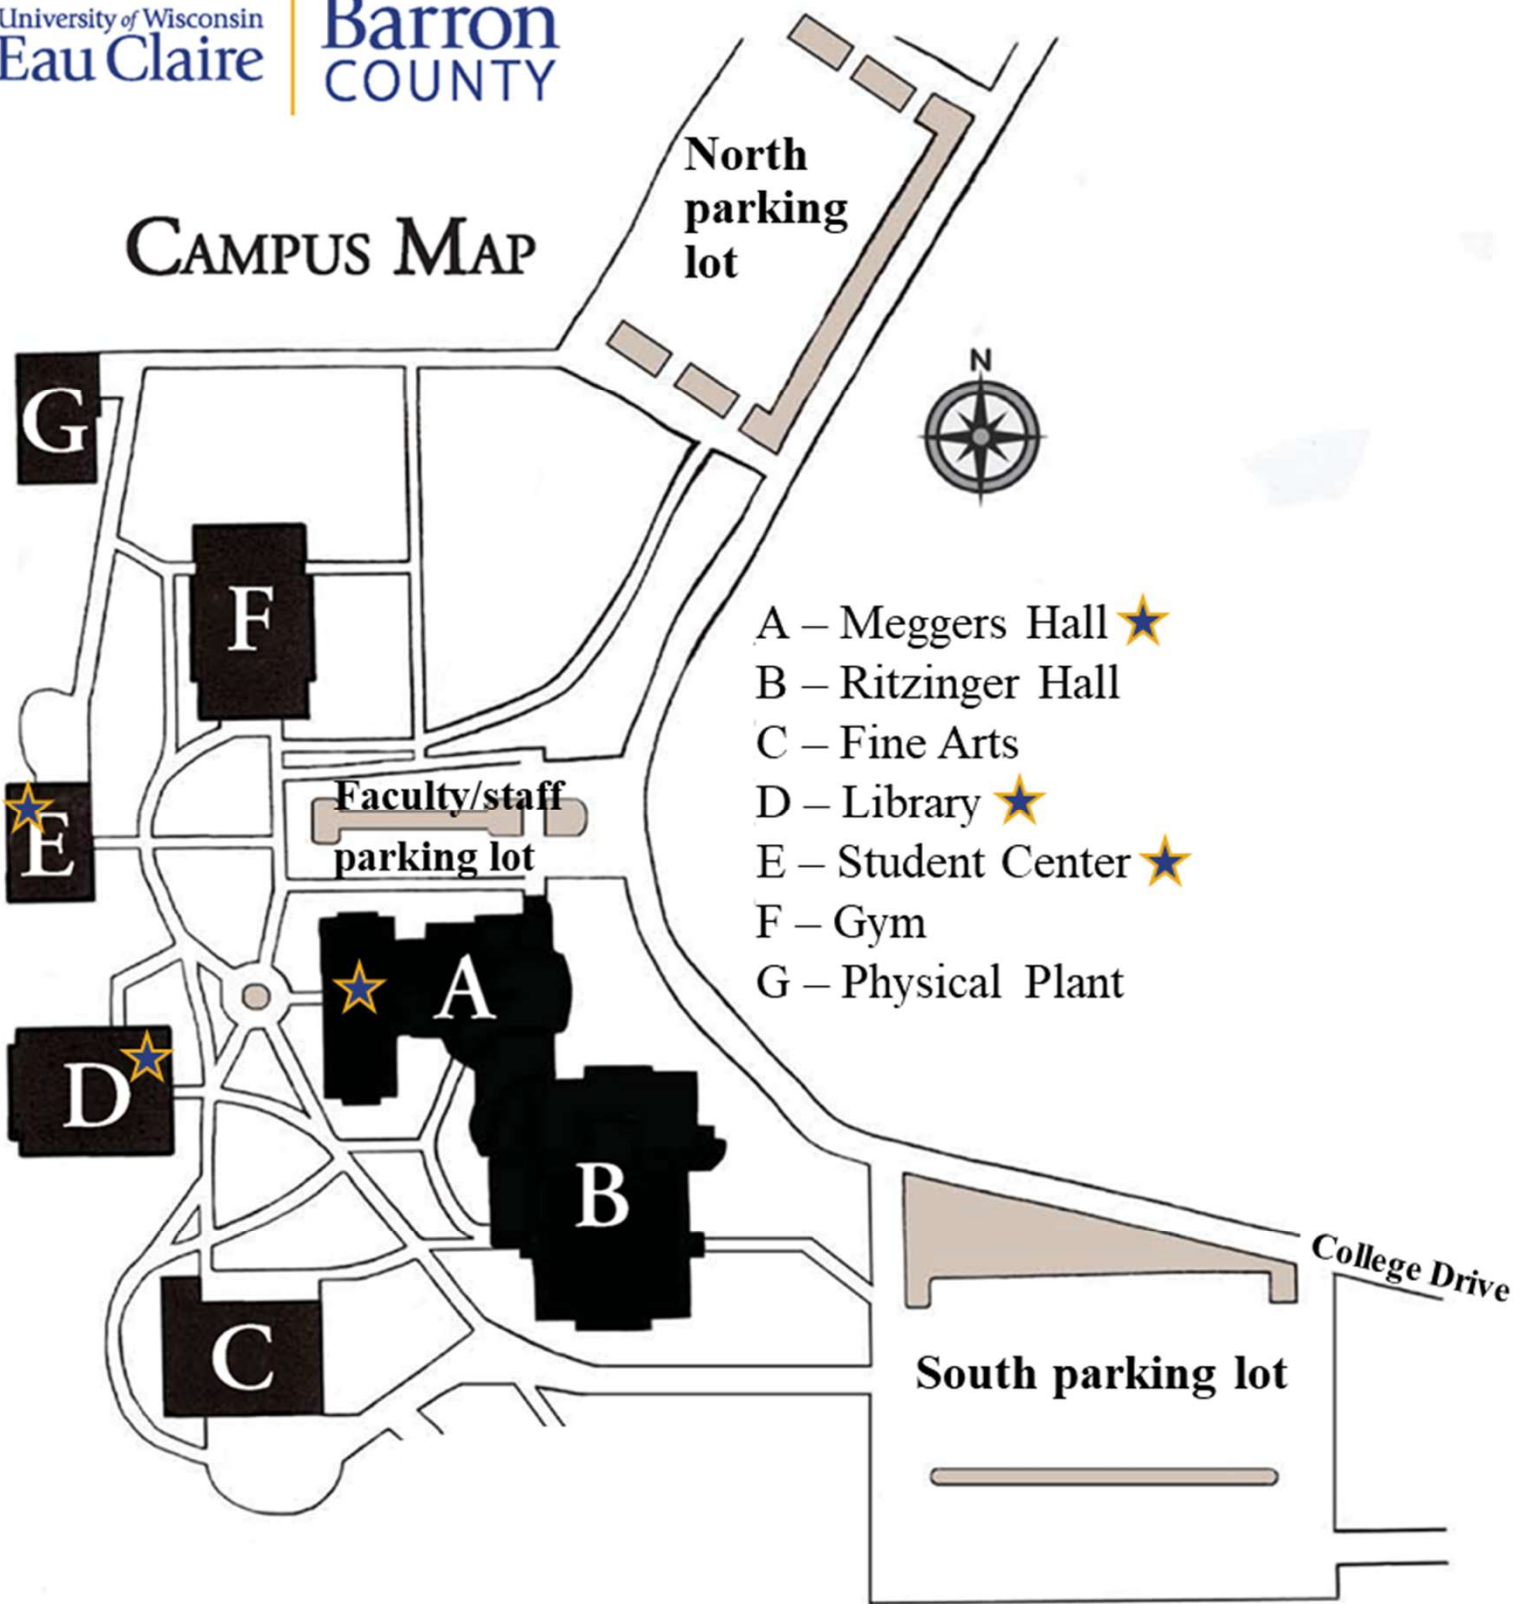

CAMPUS MAP

★ **Buildings with all-gender restroom**
A, Meggers: M111
D, Library: L505 & L506
E, Student Center: SC409

Pee in peace

If anyone prevents or otherwise obstructs your ability to pee in peace, don't hesitate to submit a bias incident report. It can be found at: uwec.ly/BIRT