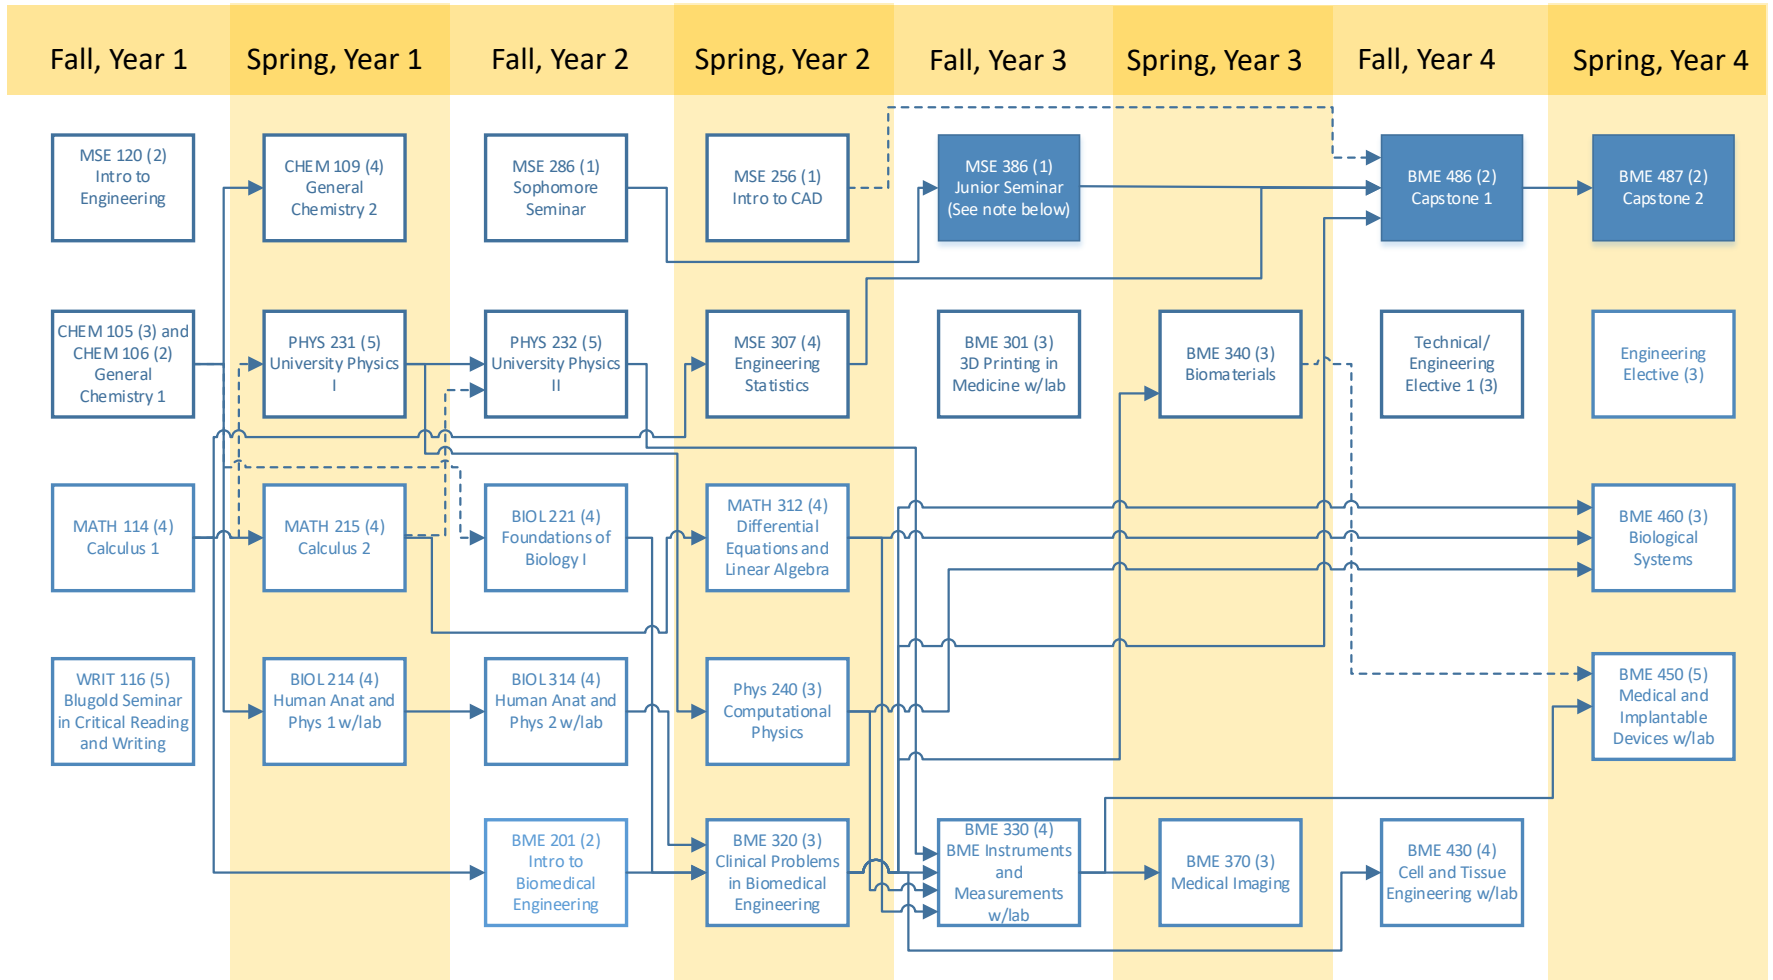

Biomedical Engineering Curriculum Flow Chart

Prerequisite

Prerequisite or Concurrent

Note: The semester a student takes MSE 386 begins the Engineering Tuition rates. This course should be taken the fourth semester before graduation.