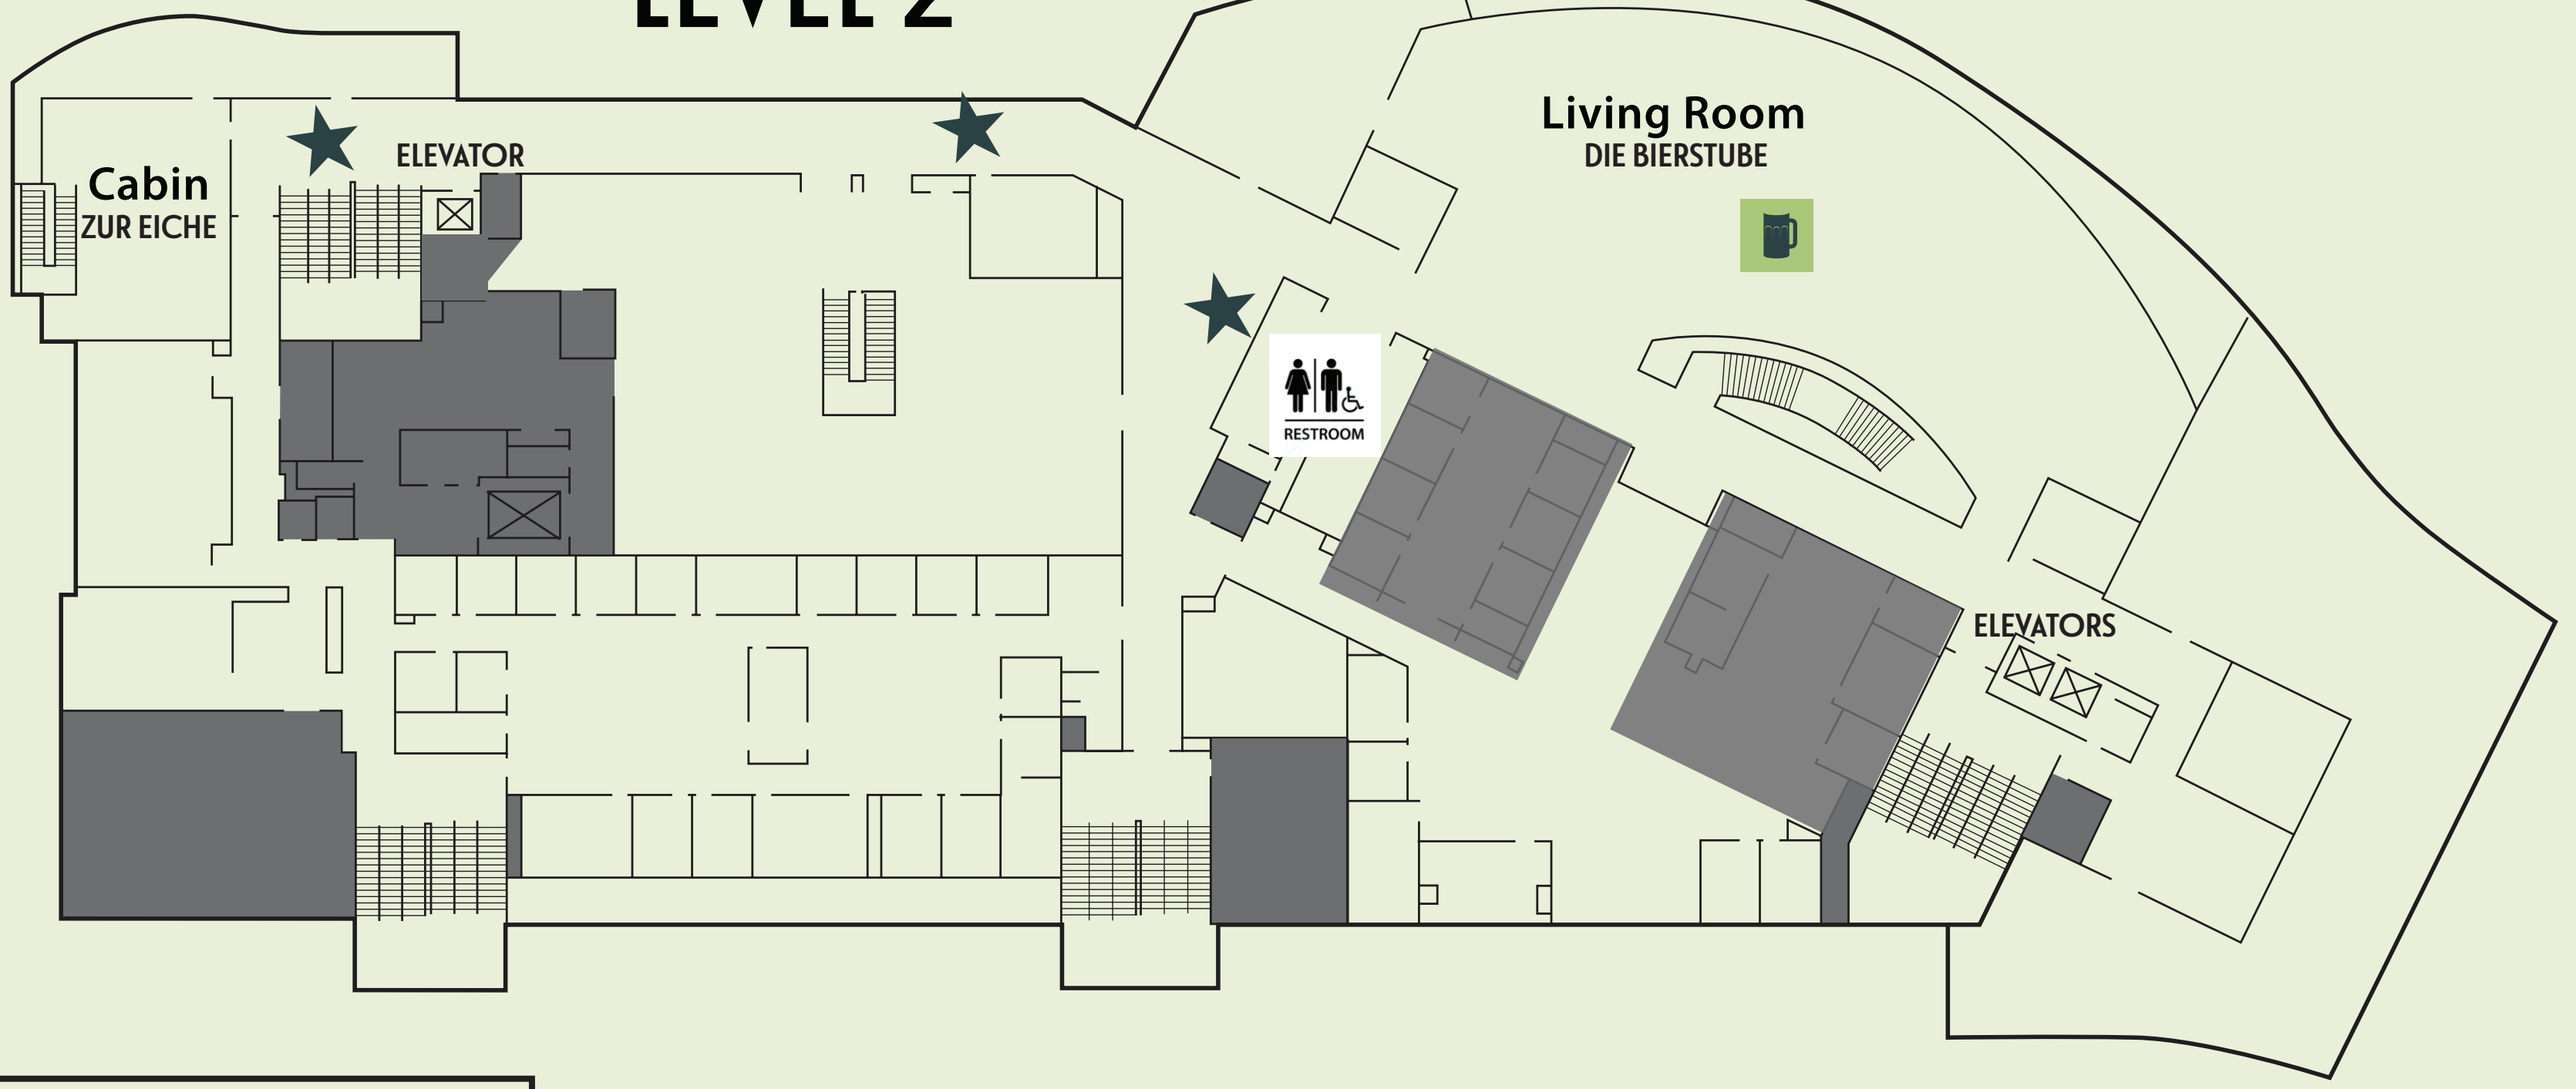

LEVEL 1

LEVEL 2

7:45-8:45pm Voice Faculty Quartet
 9:00-9:45pm Musical Theatre Student Performances
 10:00-11:00pm Music Faculty Quartet
 11:00-11:45pm Musical Theatre Student Performances

LEVEL 3

7:00-7:45pm Opening Ceremony
 8:05-8:30pm Dance Presentation
 8:30-9:30pm University Symphony Orchestra
 9:30-10:30pm Jazz Ensemble I
 10:30-11:15pm University Symphony Orchestra
 11:15-12:00am Jazz Ensemble I
 12:05-1:00am DJ