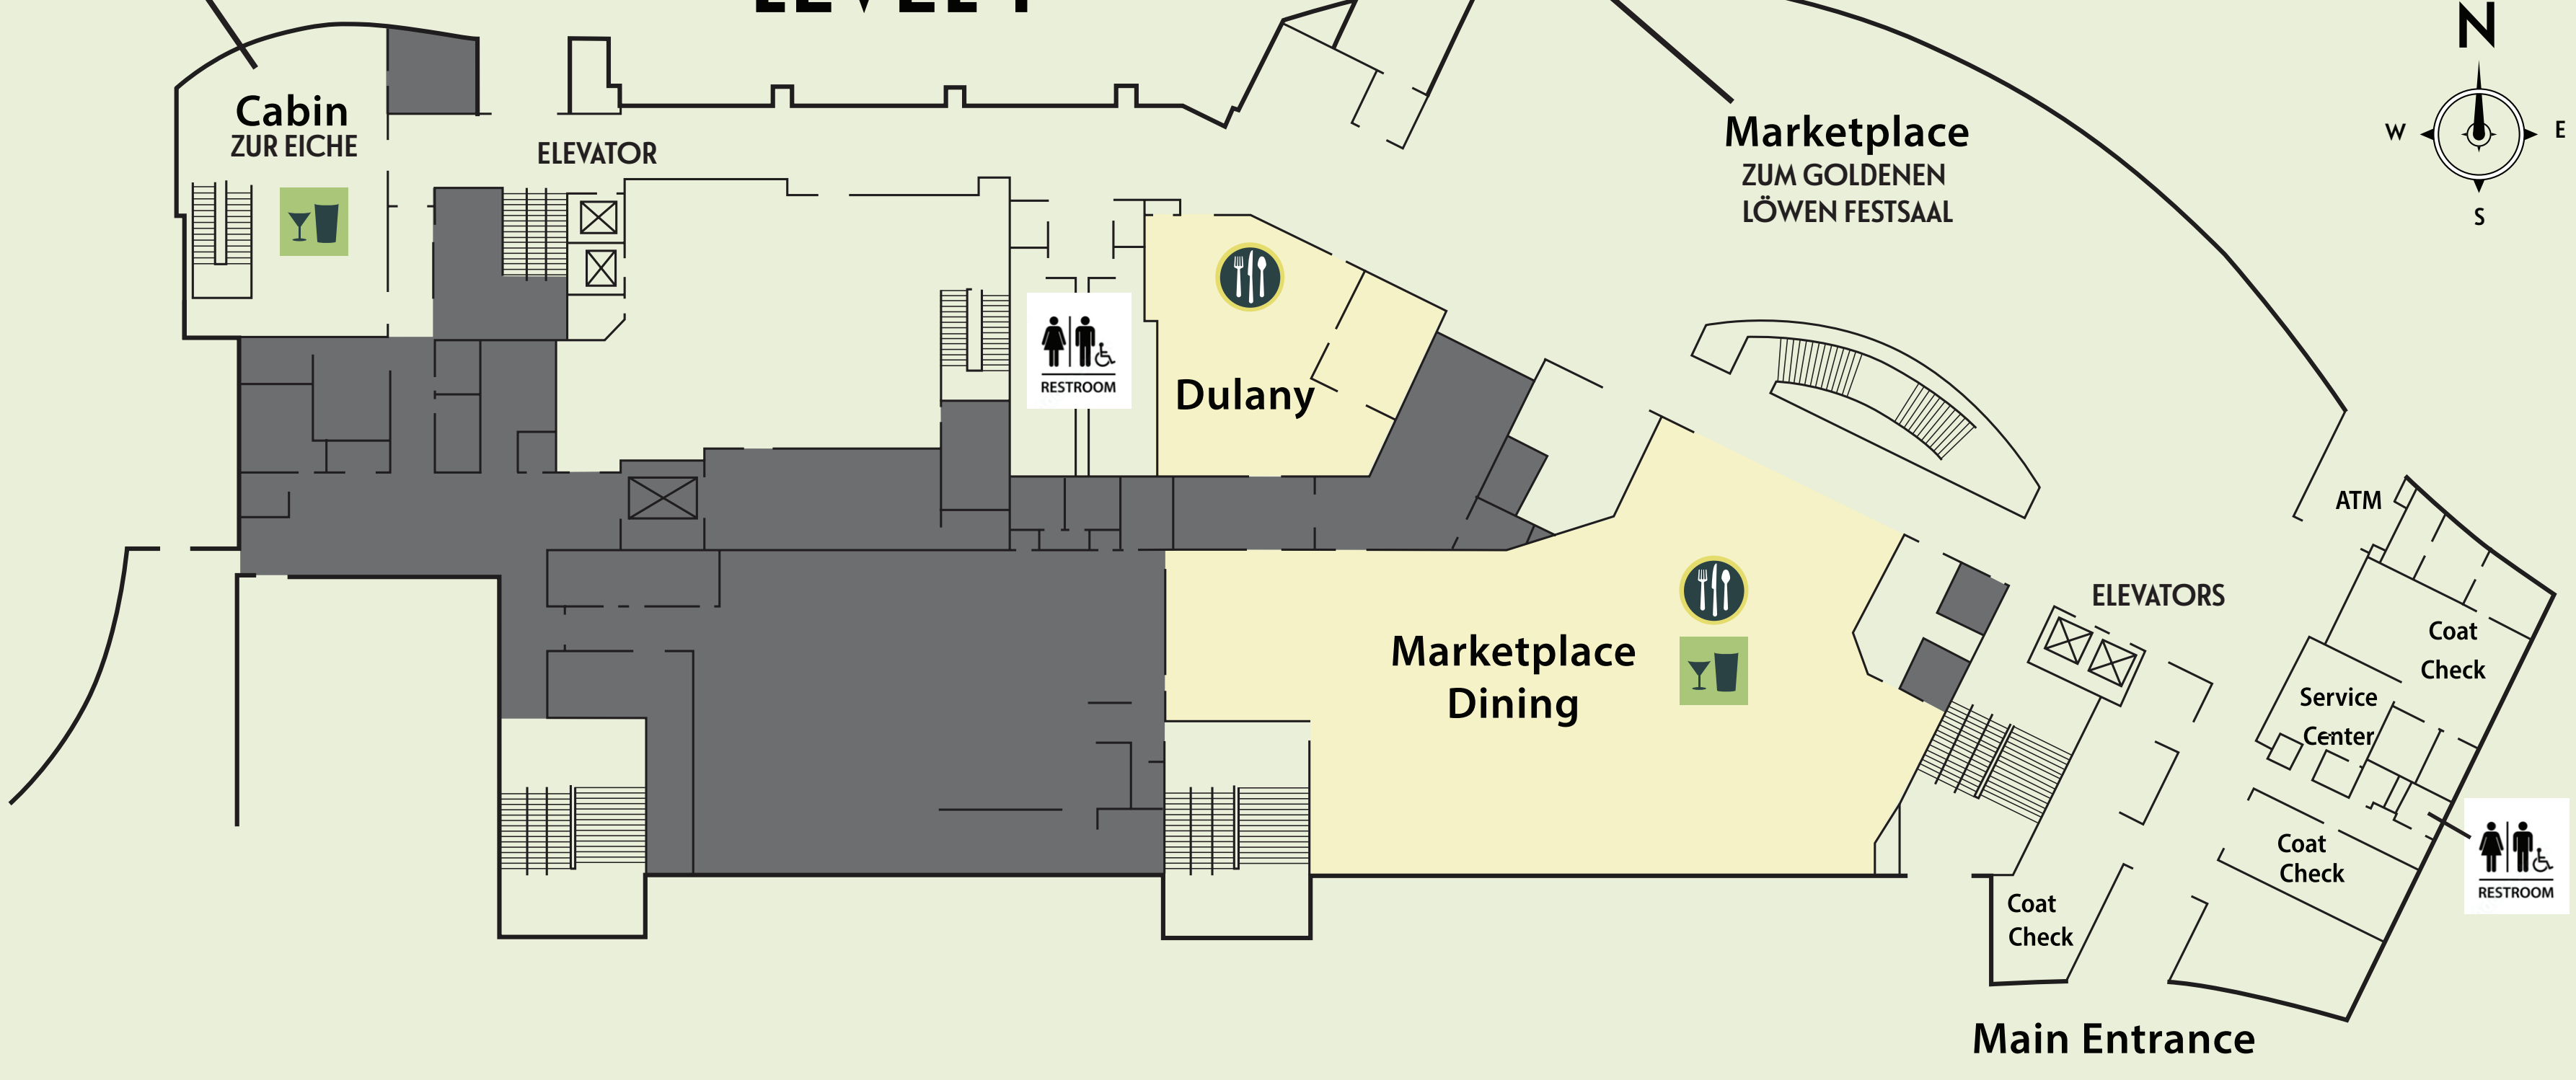

LEVEL 1

LEVEL 2

7:45-8:45pm Voice Faculty Quartet
 9:00-9:45pm Musical Theatre Student Performances
 10:00-11:00pm Music Faculty Quartet
 11:00-11:45pm Musical Theatre Student Performances

LEVEL 3

7:00-7:45pm Opening Ceremony
 8:05-8:30pm Dance Presentation
 8:30-9:30pm University Symphony Orchestra
 9:30-10:30pm Jazz Ensemble I
 10:30-11:15pm University Symphony Orchestra
 11:15-12:00am Jazz Ensemble I
 12:05-1:00am DJ

7:45-8:15pm Saxophone Quartet
 8:15-9:00pm Piano Students
 9:00-9:30pm Vocal Students
 9:30-10:00pm Student Wind Chamber Music
 10:00-10:30pm Piano Students
 10:30-11:00pm Vocal Students

★ INTERACTIVE SOUNDSCAPES
 □ DINING OPTIONS